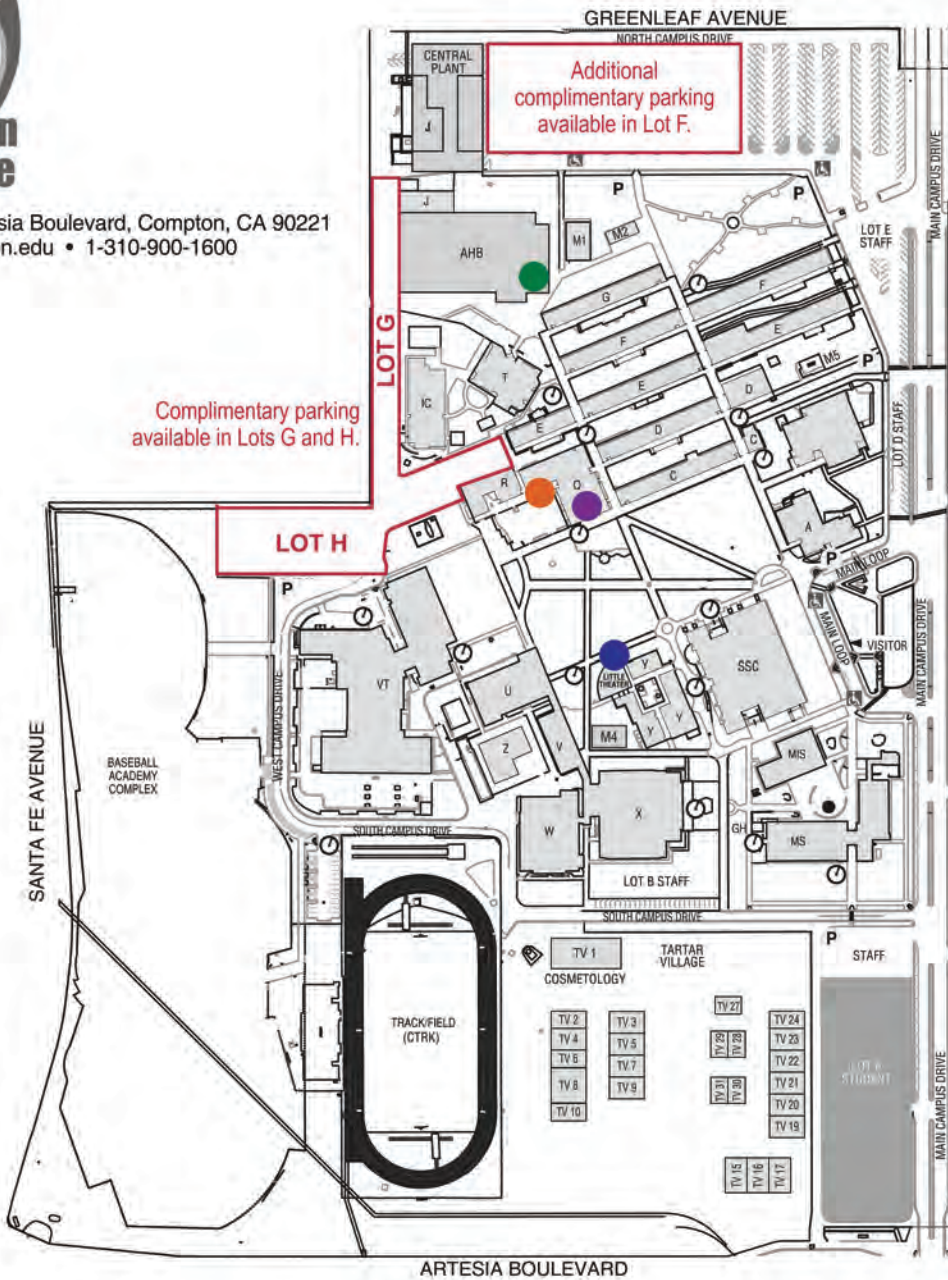

1111 E. Artesia Boulevard, Compton, CA 90221  
 www.compton.edu • 1-310-900-1600

- AHB 119
- STAFF LOUNGE
- STUDENT LOUNGE
- LITTLE THEATER
- P** PURCHASE PARKING PERMITS HERE
- HANDICAP PARKING
- BICYCLE RACK