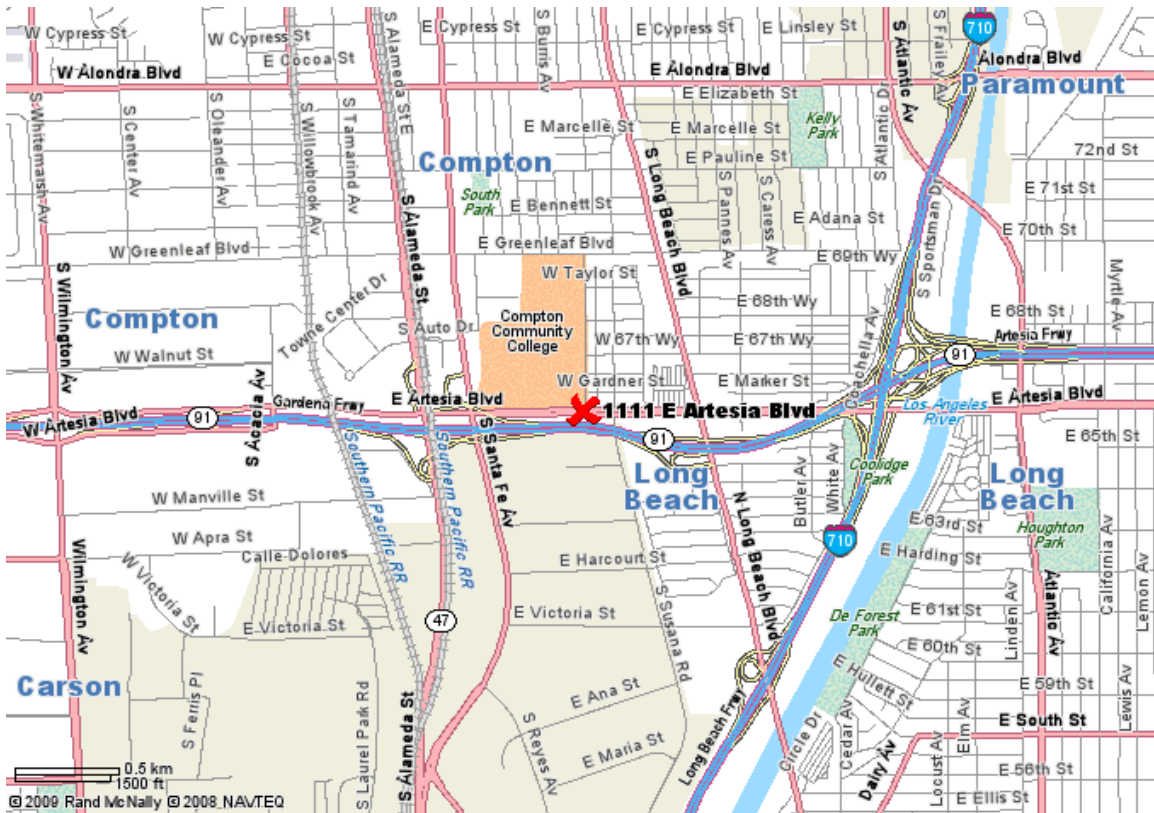

Location

Name of Site: El Camino College, Compton Educational Center

Address of Site: 1111 E. Artesia Blvd., Compton, Ca 90221

Phone Number of Site: (310) 900-1600

Thomas Guide Page & Coordinates: 16 H-7

Rand McNally 2009
(Source: www.randmcnally.com)

Aerial Map

**El Camino College/Compton Educational Center
1111 E. Artesia Blvd.
Compton, CA 90221**