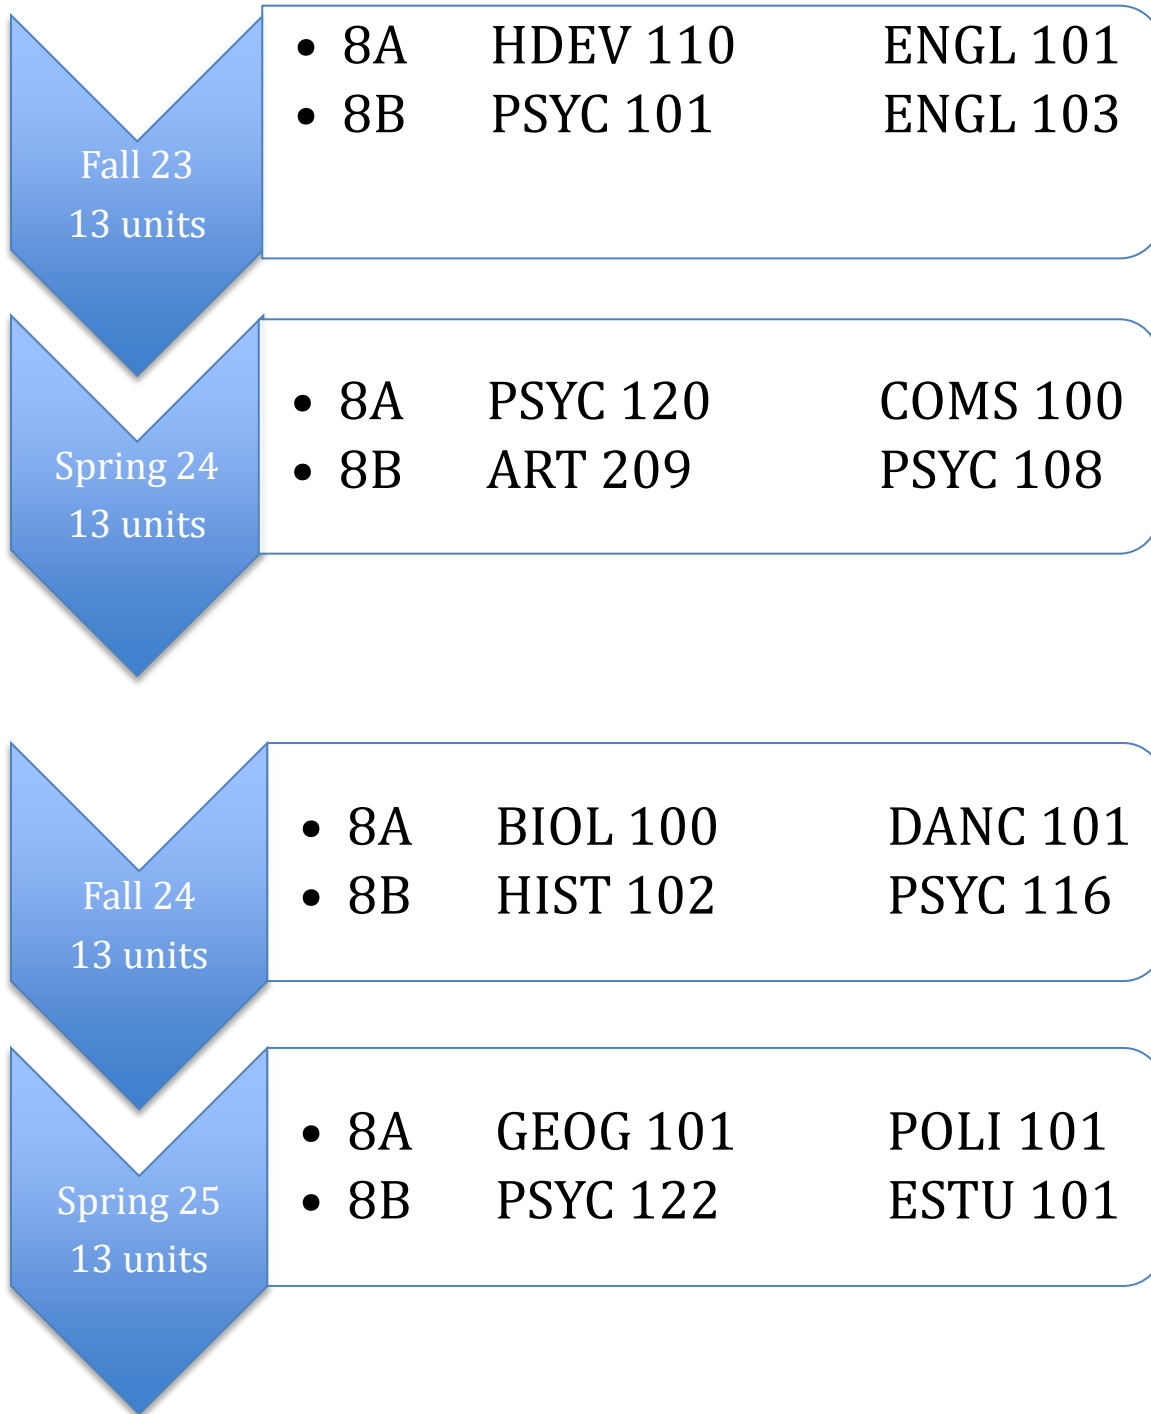

Draft Proposal for Evening/Weekend Program ADT Psychology

Students will need to complete 3 (3-unit) elective classes during the winter and summer terms to complete 60 units for transfer.

Winter 24 GE's On-line for Electives

- Music 111
- Art 101
- Humanities 101
- Anth 102
- Soci 101
- Film 110

Summer 24 GE's On-line for Electives

- Art 101
- Music 111
- Theater 103
- Soci 101
- Anth 102
- Humanities 101
- Film 110

Winter 25 GE's On-line