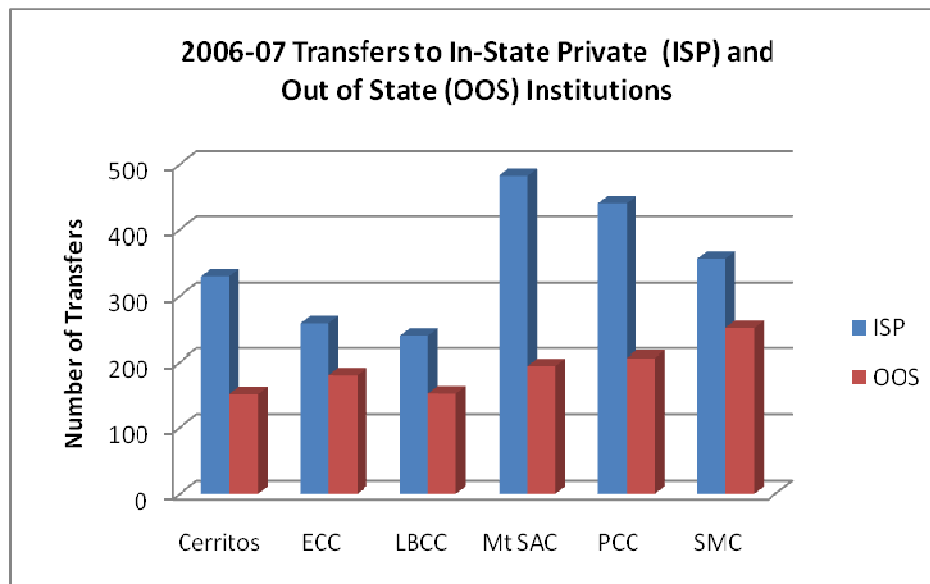

Transfers to In-State Private and Out of State Institutions El Camino College Peer Group Report, 2006-2007

This report is a brief peer group summary of a recently-released Chancellor’s Office tally of community college transfers to in-state private and out-of-state 4-year institutions. The figures below include all students who transferred to one of the two groups of 4-year institutions in 2006-07. New students from the past 11 years who earned at least 12 units at a California community college were counted if they transferred in 2006-07.¹ See the [original report](#) for more information on student cohorts and data limitations.

The most common in-state private university was by far the **University of Phoenix** for ECC and most peers. SMC fed two privates in about equal numbers (USC and Univ. of Phoenix). The top out of state schools by much smaller margins were **Arizona State University** (AZ) and **UNLV**.

Institution Name	2006-07 Transfers		
	ISP	OOS	Total
Cerritos College	330	151	481
El Camino College	258	180	438
Long Beach City College	239	152	391
Mt San Antonio College	482	194	676
Pasadena City College	440	206	646
Santa Monica College	357	251	608

¹ Although peer colleges are of approximately the same size as El Camino, headcount enrollments varied considerably across the 11 years of the study. Therefore, comparisons should be made with caution.