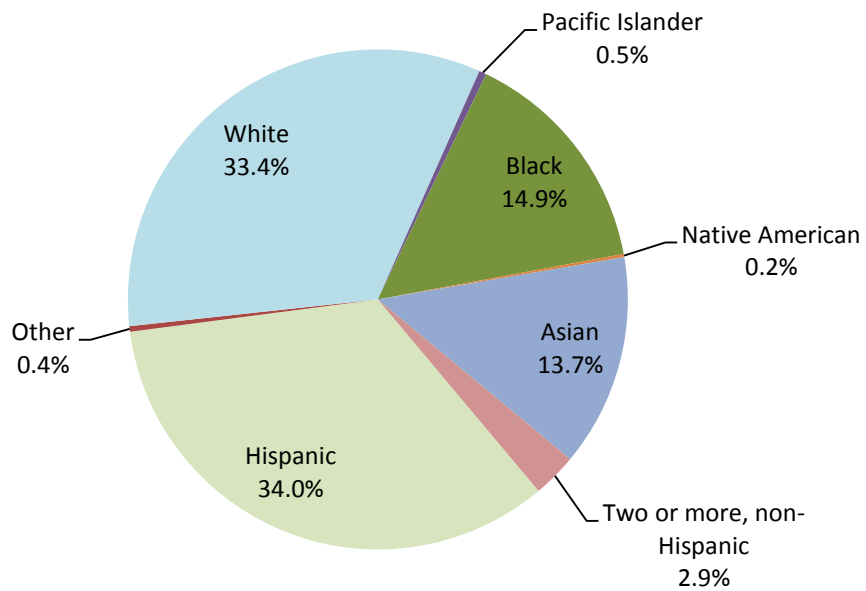

El Camino College

District Demographic Profile El Camino Community College District Census 2010

This report provides a brief demographic profile of the cities within the El Camino Community College District. The district encompasses all or most of the following cities: El Segundo, Hawthorne, Hermosa Beach, Inglewood, Lawndale, Lennox, Manhattan Beach, Redondo Beach and Torrance. Data presented comes from the 2010 US Census and is available online for free at www.census.gov. Population levels in the year 2010 are provided in the first table below. The other tables include percentages of population as a whole by gender and race/ethnicity. Tables showing age counts by gender and median age by city are also provided. Additional population characteristics are available by request. Please contact Institutional Research for more information.

ECC District Population by City

District Population by Gender

District Population by Ethnicity

District Population by Age/Gender

Median Age by City