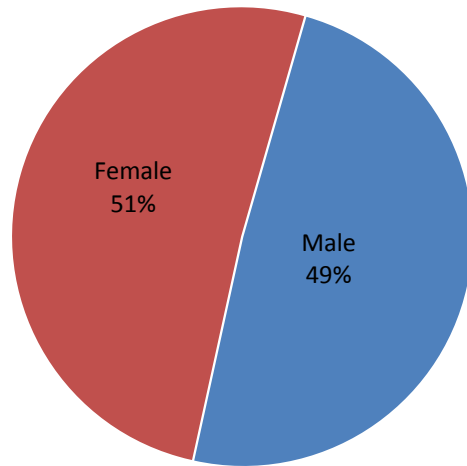

El Camino College

District Demographic Profile El Camino Community College District Census 2010

This report provides a brief demographic profile of the cities within the El Camino Community College District. The district encompasses all or most of the following cities: El Segundo, Hawthorne, Hermosa Beach, Inglewood, Lawndale, Lennox, Manhattan Beach, Redondo Beach and Torrance. Data presented comes from the 2010 US Census and is available online for free at www.census.gov. Population levels in the year 2010 are provided in the first table below. The other tables include percentages of population as a whole by gender and race/ethnicity. Tables showing age counts by gender and median age by city are also provided. Additional population characteristics are available by request. Please contact Institutional Research for more information.

ECC District Population by City

District Population by Gender

District Population by Ethnicity

District Population by Age/Gender

Median Age by City