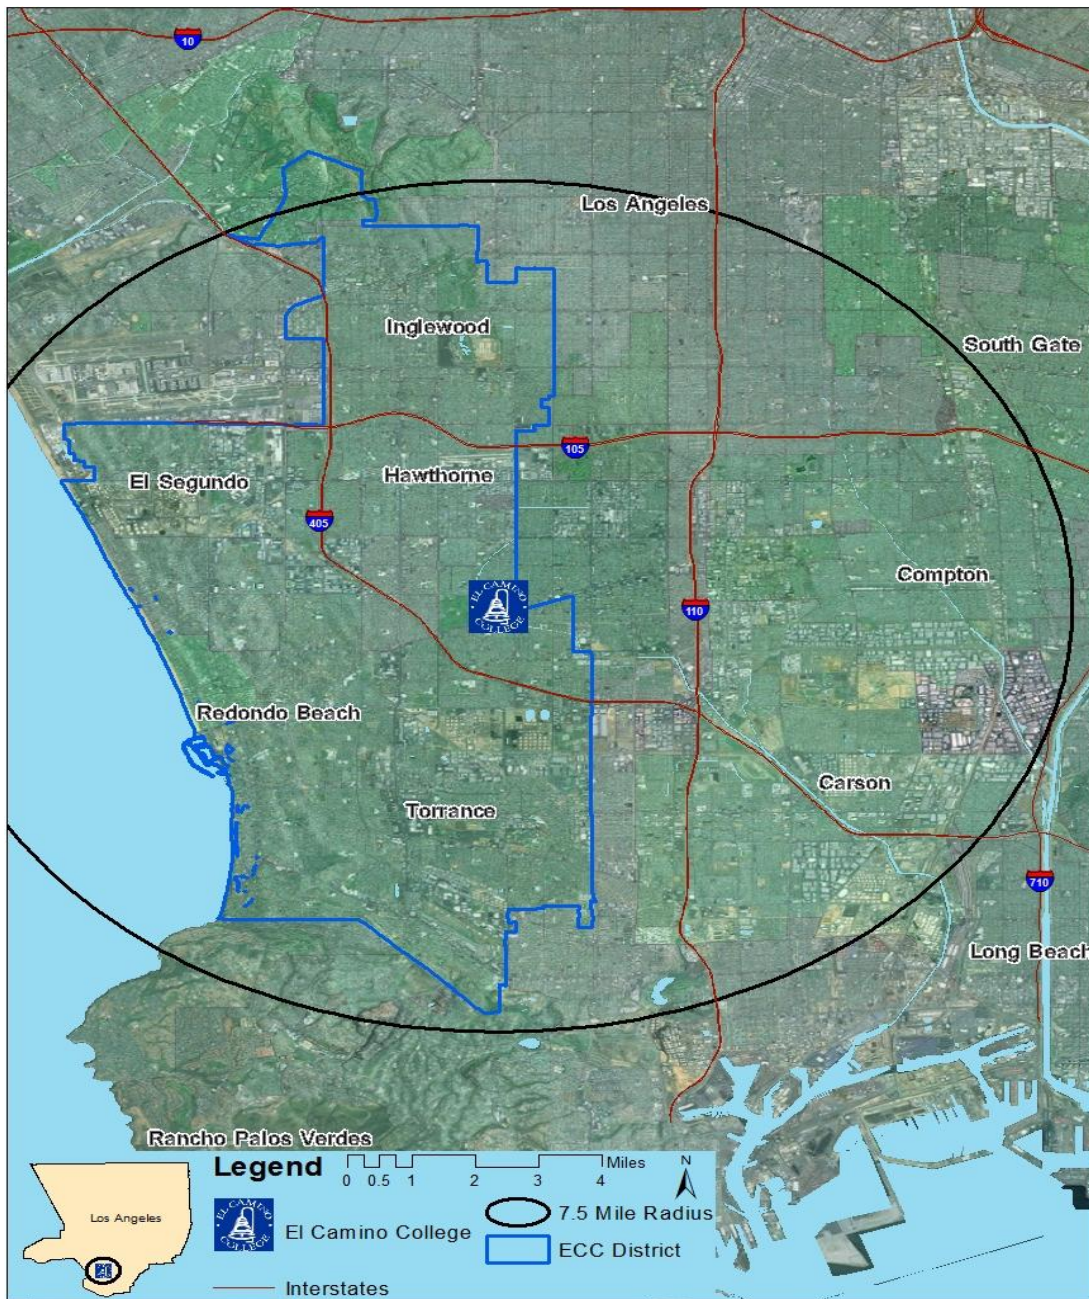

El Camino College

District Demographic Profile El Camino Community College District Census 2010

This report provides a brief demographic profile of the cities within the El Camino Community College District. The district encompasses all or most of the following cities: El Segundo, Hawthorne, Hermosa Beach, Inglewood, Lawndale, Lennox, Manhattan Beach, Redondo Beach and Torrance. Data presented comes from the 2010 US Census and is available online for free at www.census.gov. Population levels in the year 2010 are provided in the first table below. The other tables include percentages of population as a whole by gender and race/ethnicity. Tables showing age counts by gender and median age by city are also provided. Additional population characteristics are available by request. Please contact Institutional Research for more information.

ECC District Population by City

District Population by Gender

District Population by Ethnicity

District Population by Age/Gender

Median Age by City