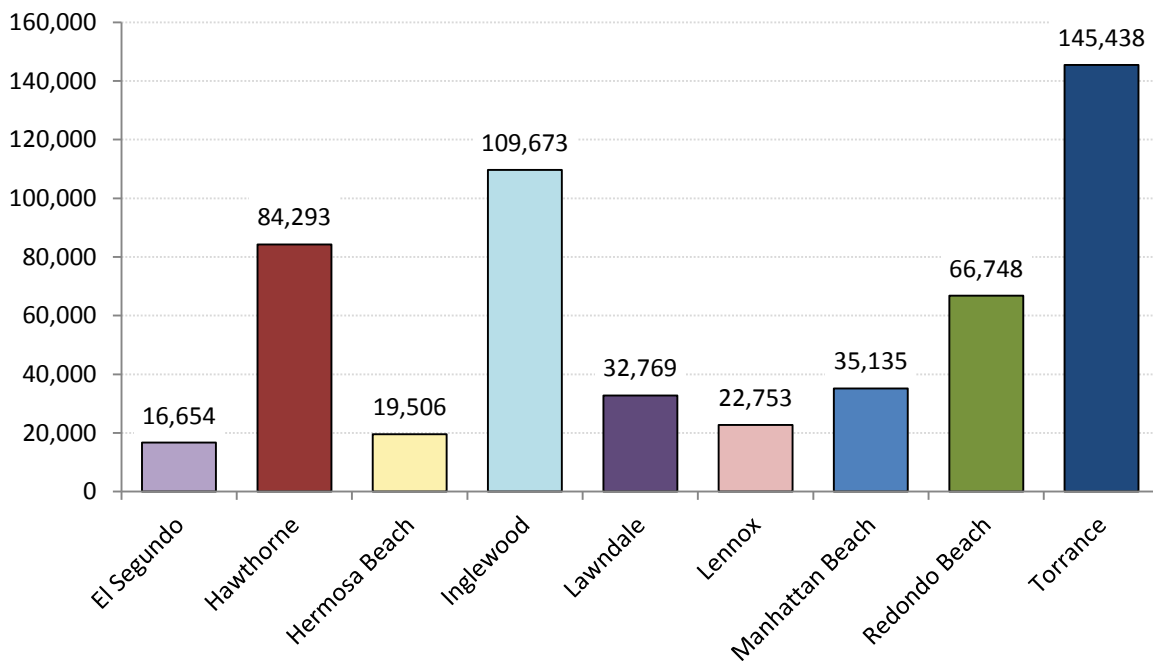

El Camino College

District Demographic Profile El Camino Community College District Census 2010

This report provides a brief demographic profile of the cities within the El Camino Community College District. The district encompasses all or most of the following cities: El Segundo, Hawthorne, Hermosa Beach, Inglewood, Lawndale, Lennox, Manhattan Beach, Redondo Beach and Torrance. Data presented comes from the 2010 US Census and is available online for free at www.census.gov. Population levels in the year 2010 are provided in the first table below. The other tables include percentages of population as a whole by gender and race/ethnicity. Tables showing age counts by gender and median age by city are also provided. Additional population characteristics are available by request. Please contact Institutional Research for more information.

ECC District Population by City

District Population by Gender

District Population by Ethnicity

District Population by Age/Gender

Median Age by City