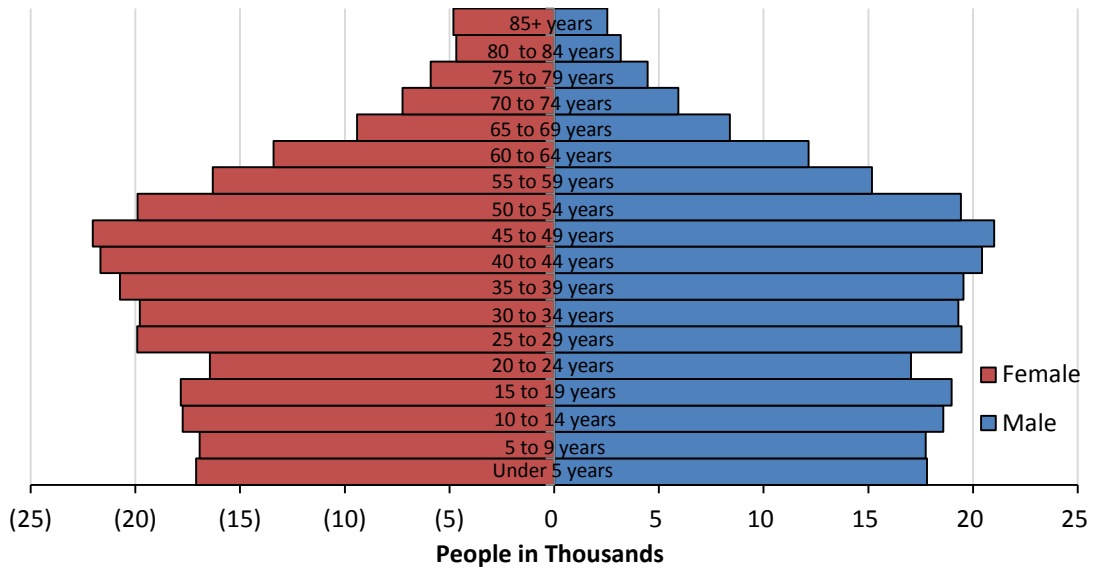

El Camino College

District Demographic Profile El Camino Community College District Census 2010

This report provides a brief demographic profile of the cities within the El Camino Community College District. The district encompasses all or most of the following cities: El Segundo, Hawthorne, Hermosa Beach, Inglewood, Lawndale, Lennox, Manhattan Beach, Redondo Beach and Torrance. Data presented comes from the 2010 US Census and is available online for free at www.census.gov. Population levels in the year 2010 are provided in the first table below. The other tables include percentages of population as a whole by gender and race/ethnicity. Tables showing age counts by gender and median age by city are also provided. Additional population characteristics are available by request. Please contact Institutional Research for more information.

ECC District Population by City

District Population by Gender

District Population by Ethnicity

District Population by Age/Gender

Median Age by City