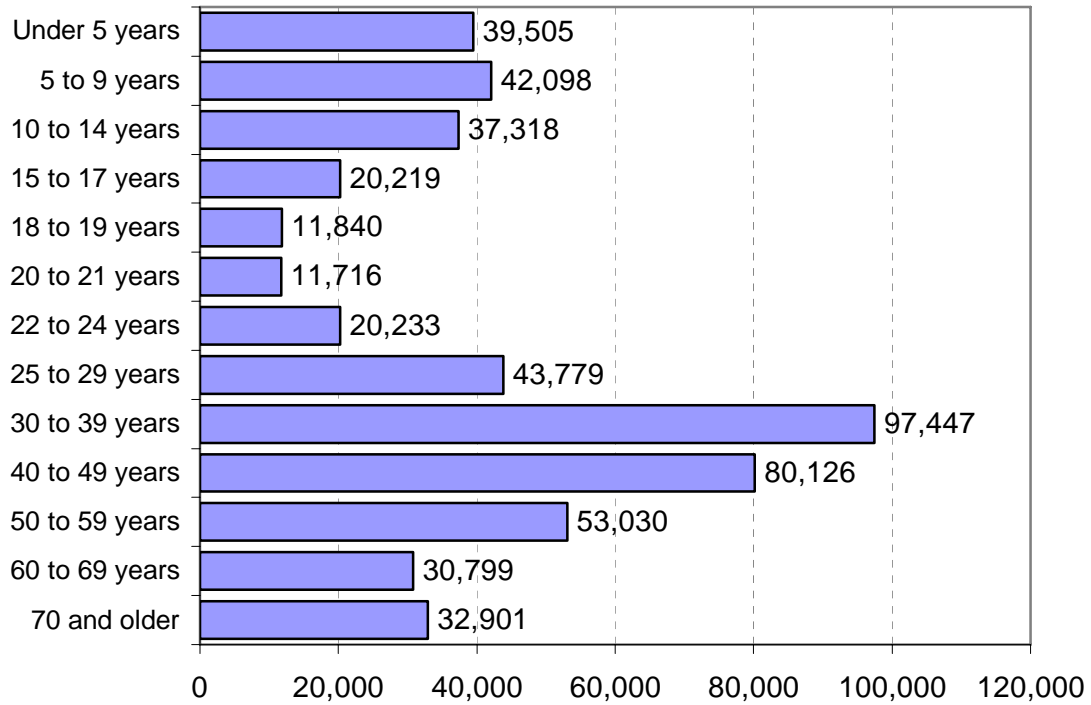

District Demographic Profile El Camino Community College District Census 2000

This report provides a brief demographic profile of the cities within the El Camino Community College District. The district encompasses all or most of the following cities: El Segundo, Hawthorne, Hermosa Beach, Inglewood, Lawndale, Lennox, Manhattan Beach, Redondo Beach and Torrance. Population levels in the year 2000 are provided in the first table below. The other tables include percentages of population as a whole by gender, race/ethnicity and age. Median age by city is also provided. Additional and updated population characteristics are available by request. Please contact Institutional Research for more information.

ECC District Population by City

District Population by Gender

District Population by Ethnicity

District Population by Age/Age Group

Median Age by City