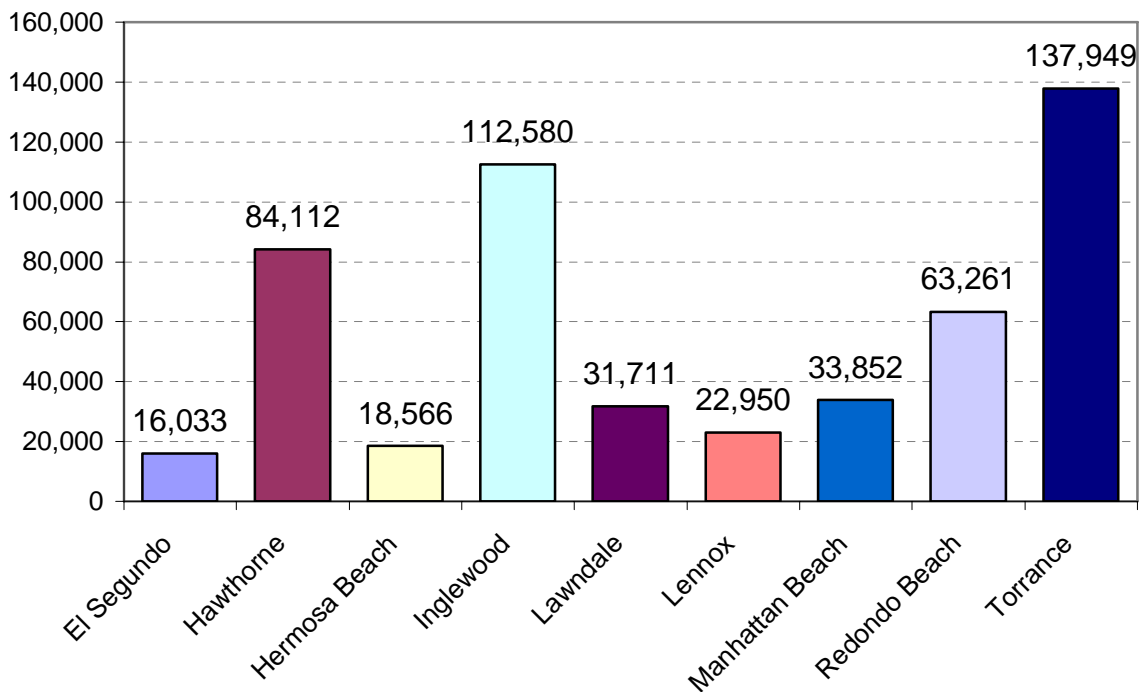

District Demographic Profile El Camino Community College District Census 2000

This report provides a brief demographic profile of the cities within the El Camino Community College District. The district encompasses all or most of the following cities: El Segundo, Hawthorne, Hermosa Beach, Inglewood, Lawndale, Lennox, Manhattan Beach, Redondo Beach and Torrance. Population levels in the year 2000 are provided in the first table below. The other tables include percentages of population as a whole by gender, race/ethnicity and age. Median age by city is also provided. Additional and updated population characteristics are available by request. Please contact Institutional Research for more information.

ECC District Population by City

District Population by Gender

District Population by Ethnicity

District Population by Age/Age Group

Median Age by City