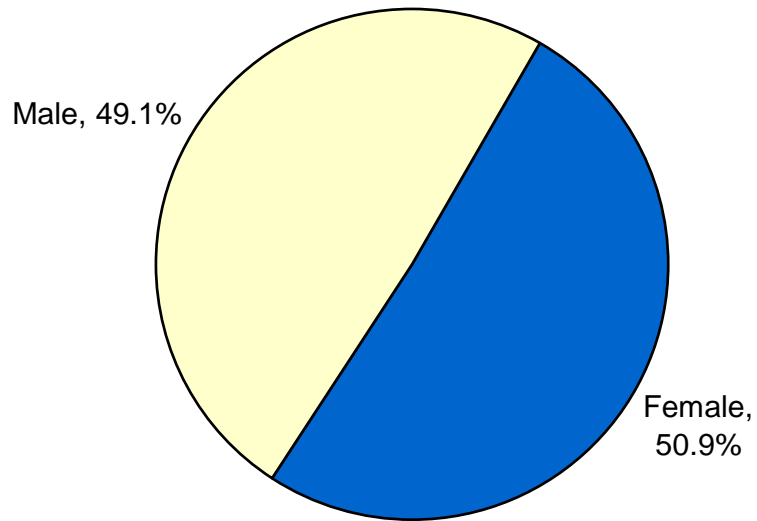

District Demographic Profile El Camino Community College District Census 2000

This report provides a brief demographic profile of the cities within the El Camino Community College District. The district encompasses all or most of the following cities: El Segundo, Hawthorne, Hermosa Beach, Inglewood, Lawndale, Lennox, Manhattan Beach, Redondo Beach and Torrance. Population levels in the year 2000 are provided in the first table below. The other tables include percentages of population as a whole by gender, race/ethnicity and age. Median age by city is also provided. Additional and updated population characteristics are available by request. Please contact Institutional Research for more information.

ECC District Population by City

District Population by Gender

District Population by Ethnicity

District Population by Age/Age Group

Median Age by City