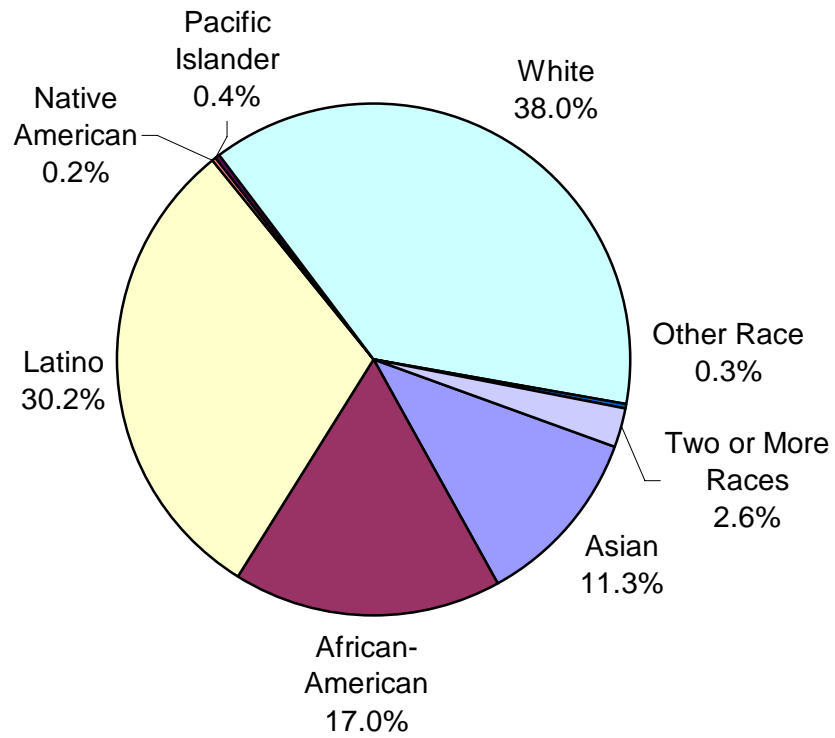

District Demographic Profile El Camino Community College District Census 2000

This report provides a brief demographic profile of the cities within the El Camino Community College District. The district encompasses all or most of the following cities: El Segundo, Hawthorne, Hermosa Beach, Inglewood, Lawndale, Lennox, Manhattan Beach, Redondo Beach and Torrance. Population levels in the year 2000 are provided in the first table below. The other tables include percentages of population as a whole by gender, race/ethnicity and age. Median age by city is also provided. Additional and updated population characteristics are available by request. Please contact Institutional Research for more information.

ECC District Population by City

District Population by Gender

District Population by Ethnicity

District Population by Age/Age Group

Median Age by City