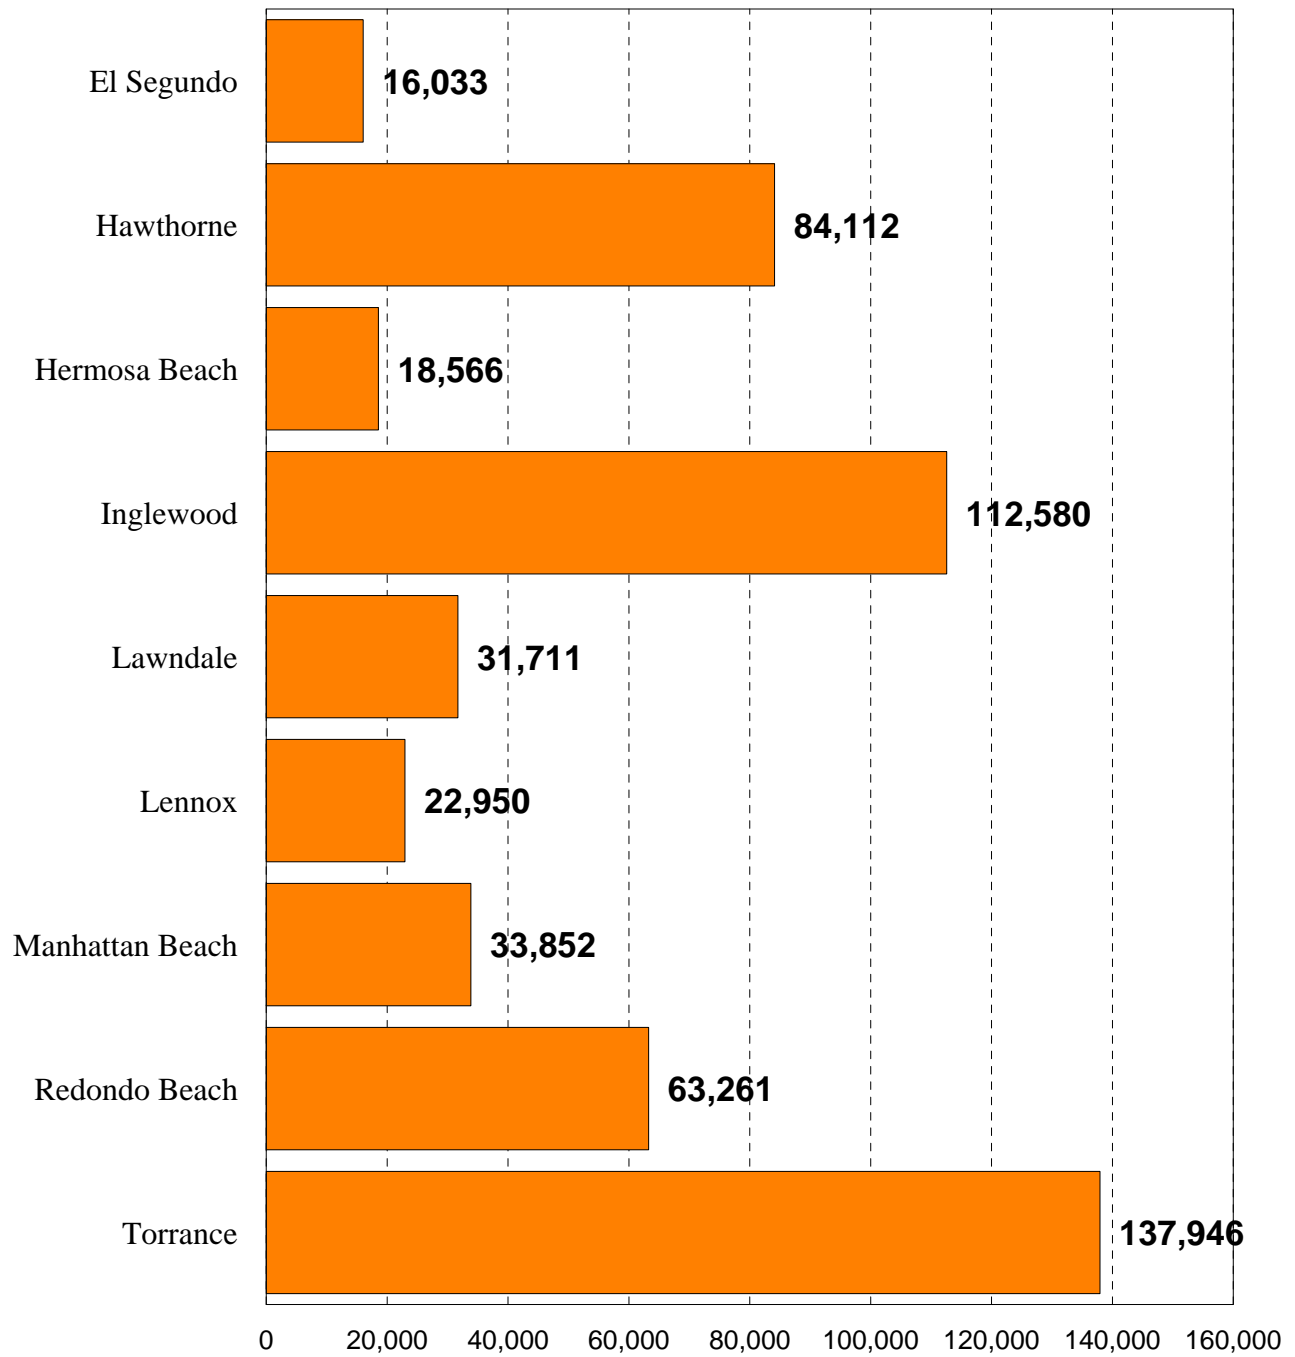

# El Camino College

## District Population by City

Data Source Is The 2000 Census