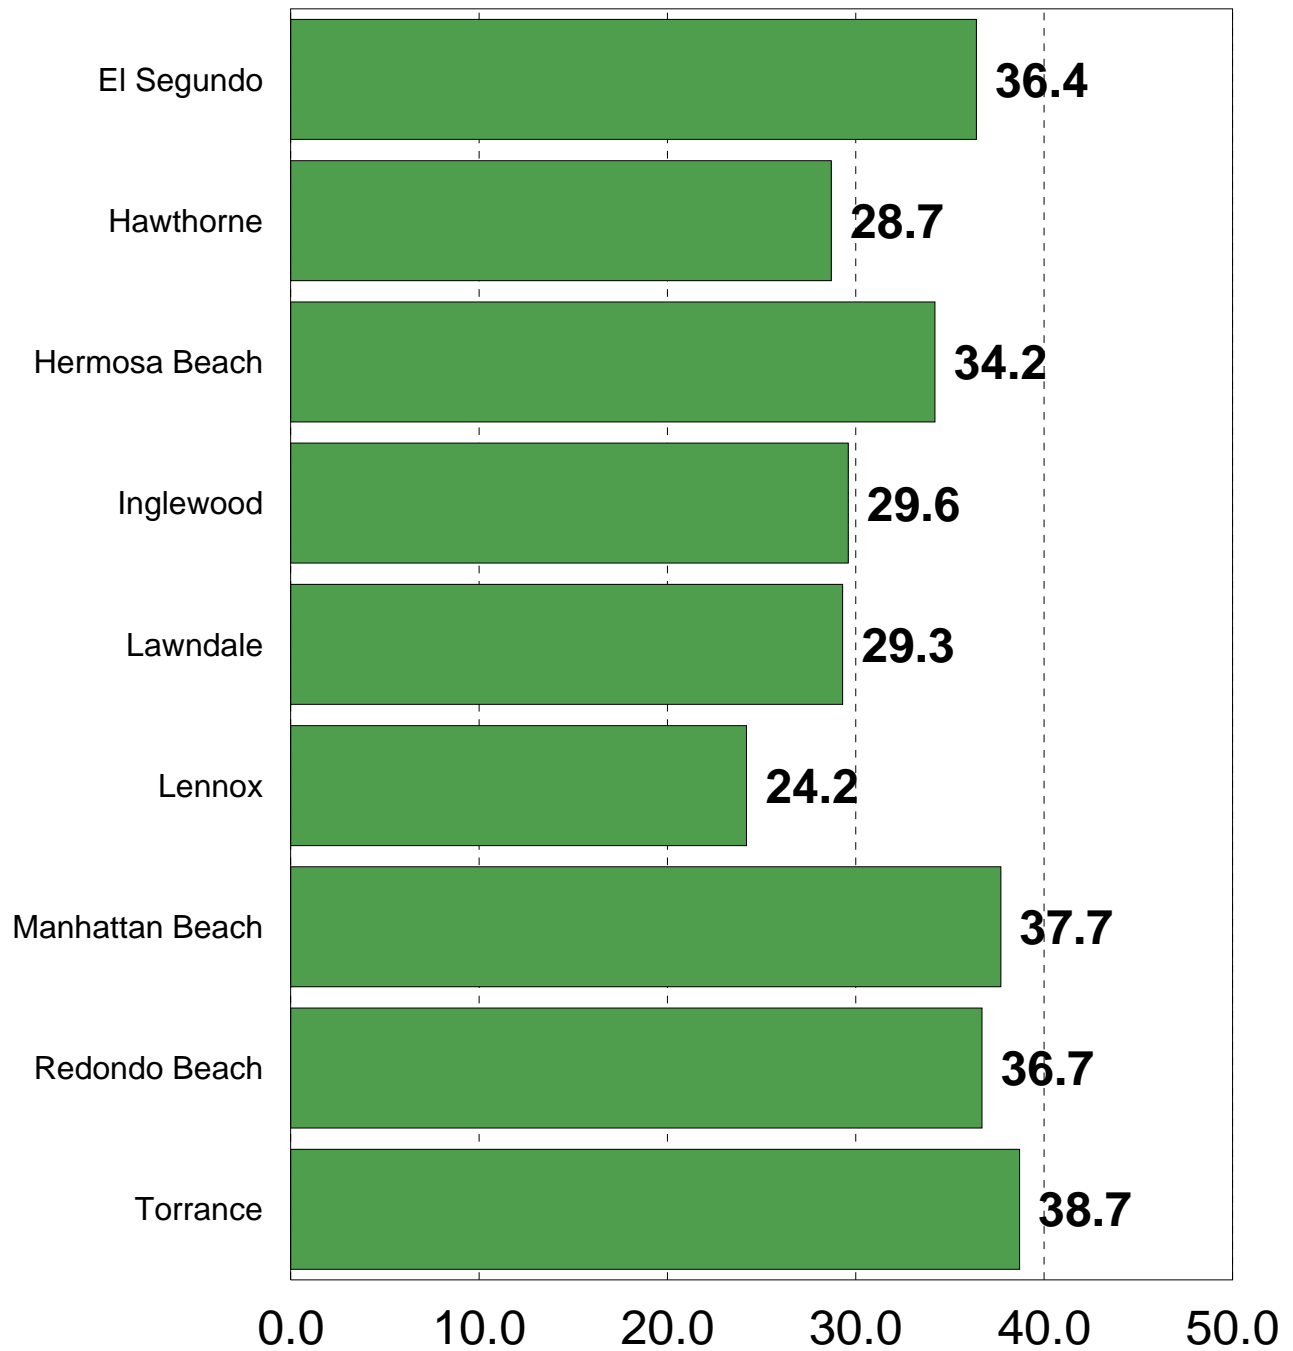

El Camino College

District Population by City Median Age

Data Source Is The 2000 Census