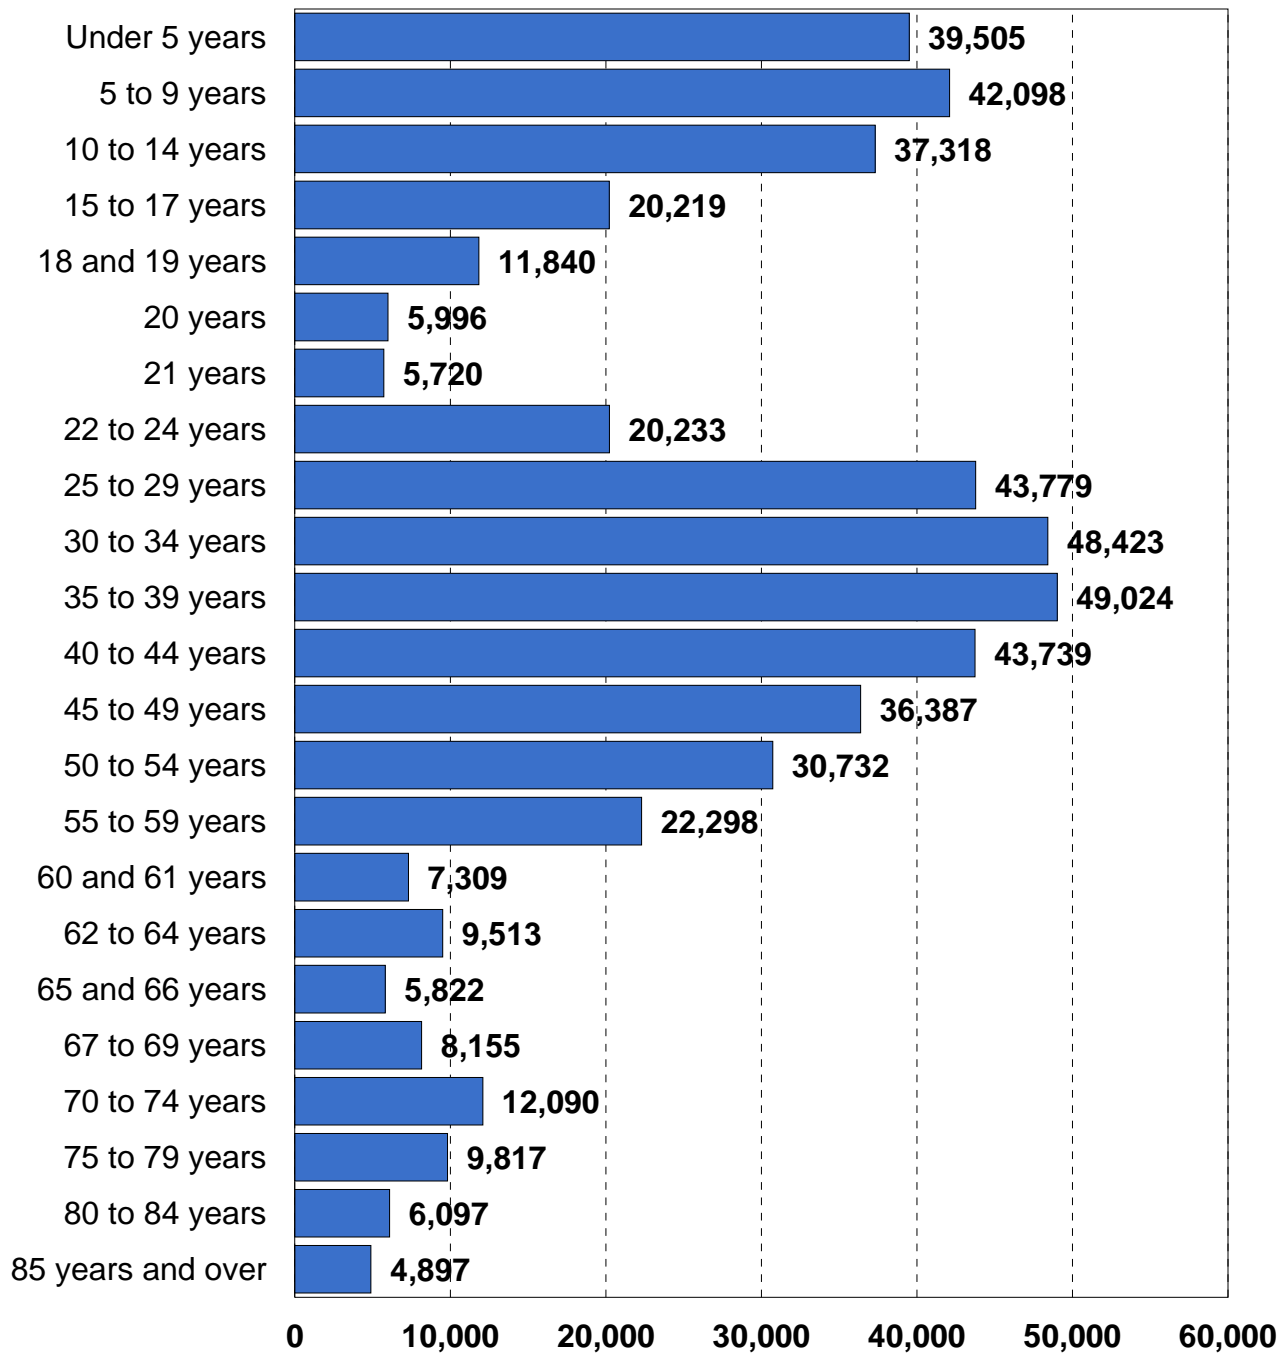

El Camino College

District Population by Age

Data Source Is The 2000 Census