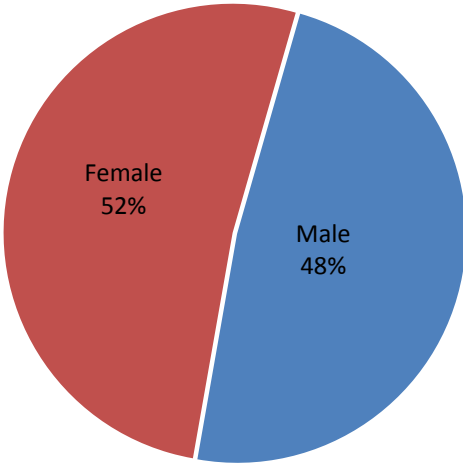

## District Demographic Profile Census 2010

This report provides a brief demographic profile of the cities within the Compton Community College District. The district encompasses all or most of the following cities: Compton, East Rancho Dominguez (East Compton), Lynwood, and Paramount. Data presented comes from the 2010 US Census and is available online for free at [www.census.gov](http://www.census.gov). The estimated population of the Compton Community College District based on 2010 Census Tract Data is 320,280. The charts provided include percentages of the district population as a whole by gender and race/ethnicity. A chart showing age counts by gender is also provided. Additional population characteristics are available by request. Please contact Institutional Research for more information.

### District Population by Gender

### District Population by Ethnicity

### District Population by Age/Gender