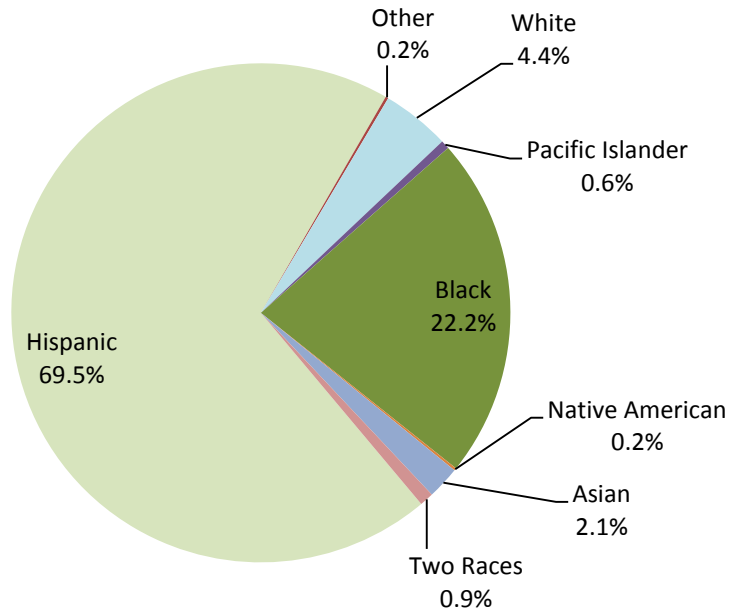

## District Demographic Profile Census 2010

This report provides a brief demographic profile of the cities within the Compton Community College District. The district encompasses all or most of the following cities: Compton, East Rancho Dominguez (East Compton), Lynwood, and Paramount. Data presented comes from the 2010 US Census and is available online for free at [www.census.gov](http://www.census.gov). The estimated population of the Compton Community College District based on 2010 Census Tract Data is 320,280. The charts provided include percentages of the district population as a whole by gender and race/ethnicity. A chart showing age counts by gender is also provided. Additional population characteristics are available by request. Please contact Institutional Research for more information.

### District Population by Gender

### District Population by Ethnicity