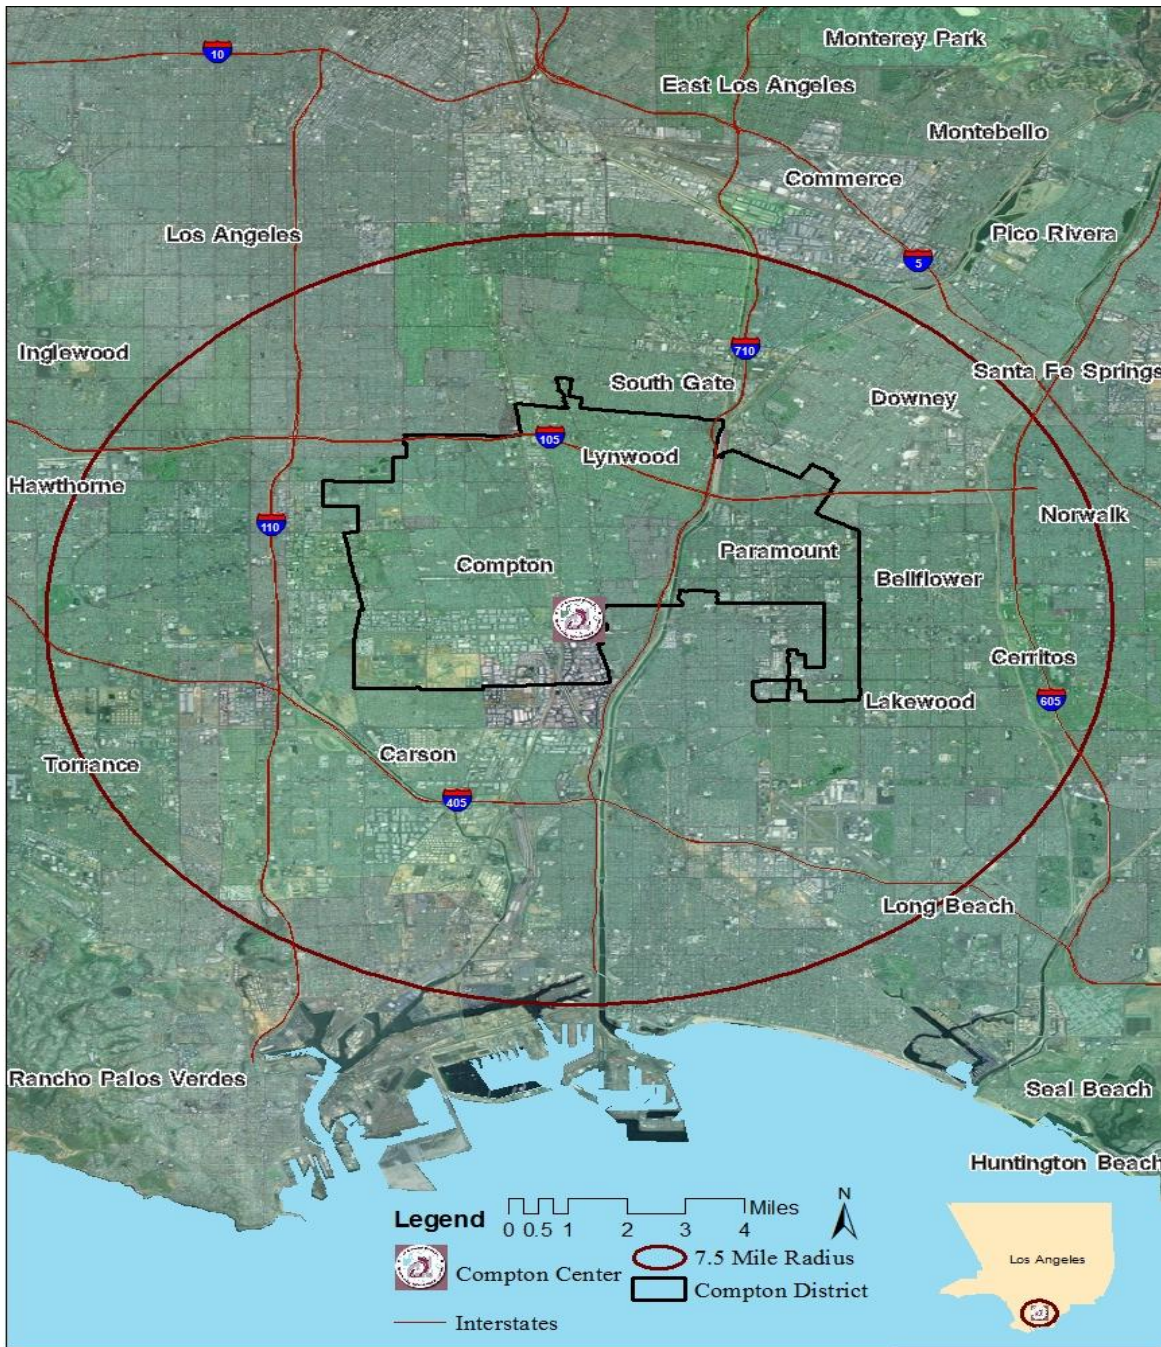

## District Demographic Profile Census 2010

This report provides a brief demographic profile of the cities within the Compton Community College District. The district encompasses all or most of the following cities: Compton, East Rancho Dominguez (East Compton), Lynwood, and Paramount. Data presented comes from the 2010 US Census and is available online for free at [www.census.gov](http://www.census.gov). The estimated population of the Compton Community College District based on 2010 Census Tract Data is 320,280. The charts provided include percentages of the district population as a whole by gender and race/ethnicity. A chart showing age counts by gender is also provided. Additional population characteristics are available by request. Please contact Institutional Research for more information.

### District Population by Gender

### District Population by Ethnicity

### District Population by Age/Gender