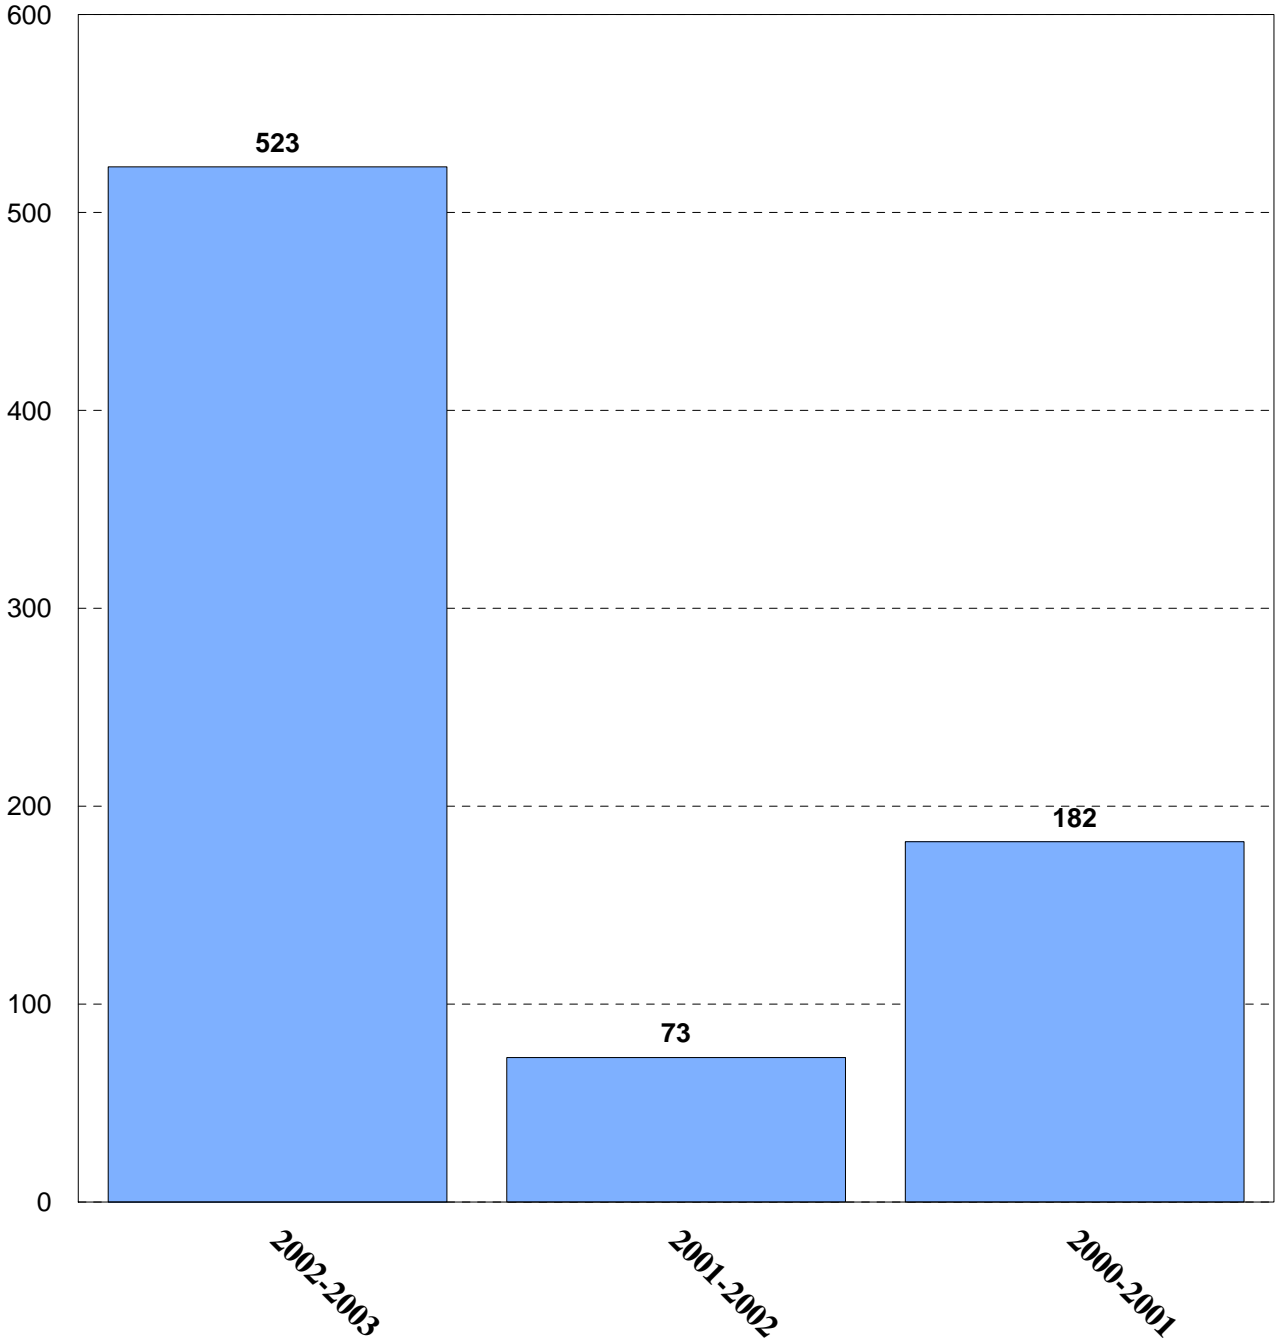

El Camino College

CalWORKS Total Participants

Data Source Chancellor's Office Data Mart

El Camino College

CalWORKS 2002-2003

El Camino College

CalWORKS 2001-2002

El Camino College