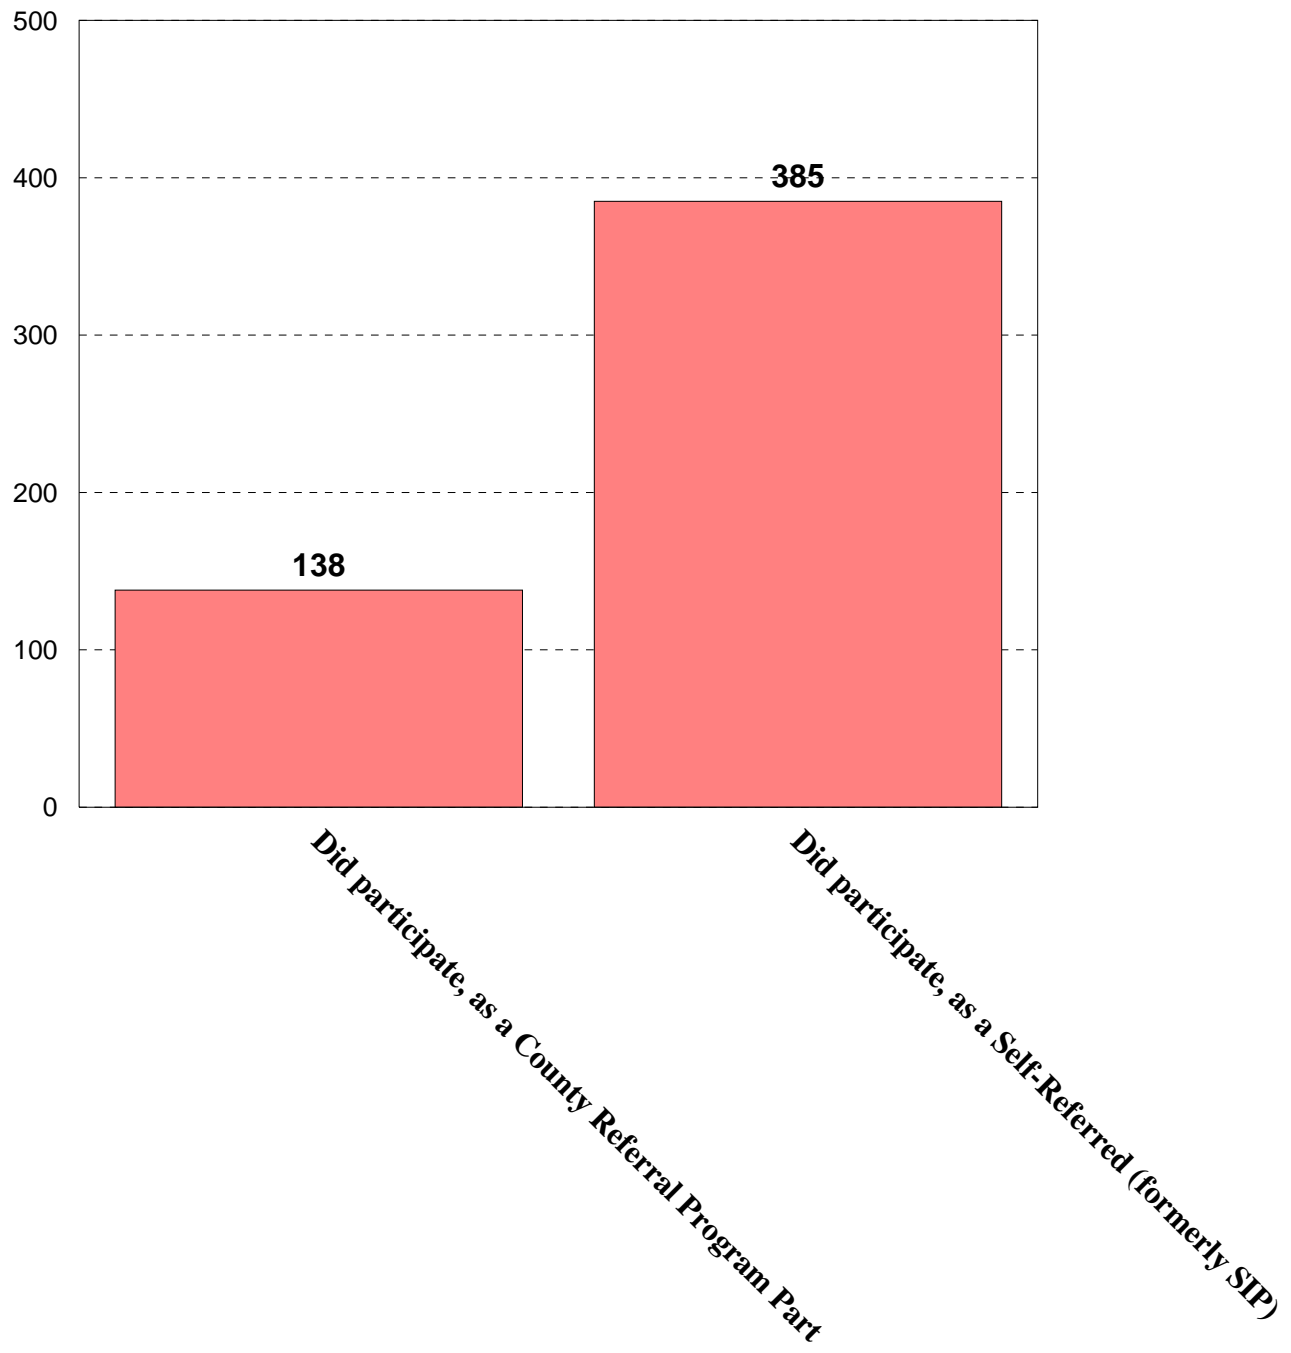

El Camino College

CalWORKS Total Participants

Data Source Chancellor's Office Data Mart

El Camino College

CalWORKS 2002-2003

El Camino College

CalWORKS 2001-2002

El Camino College