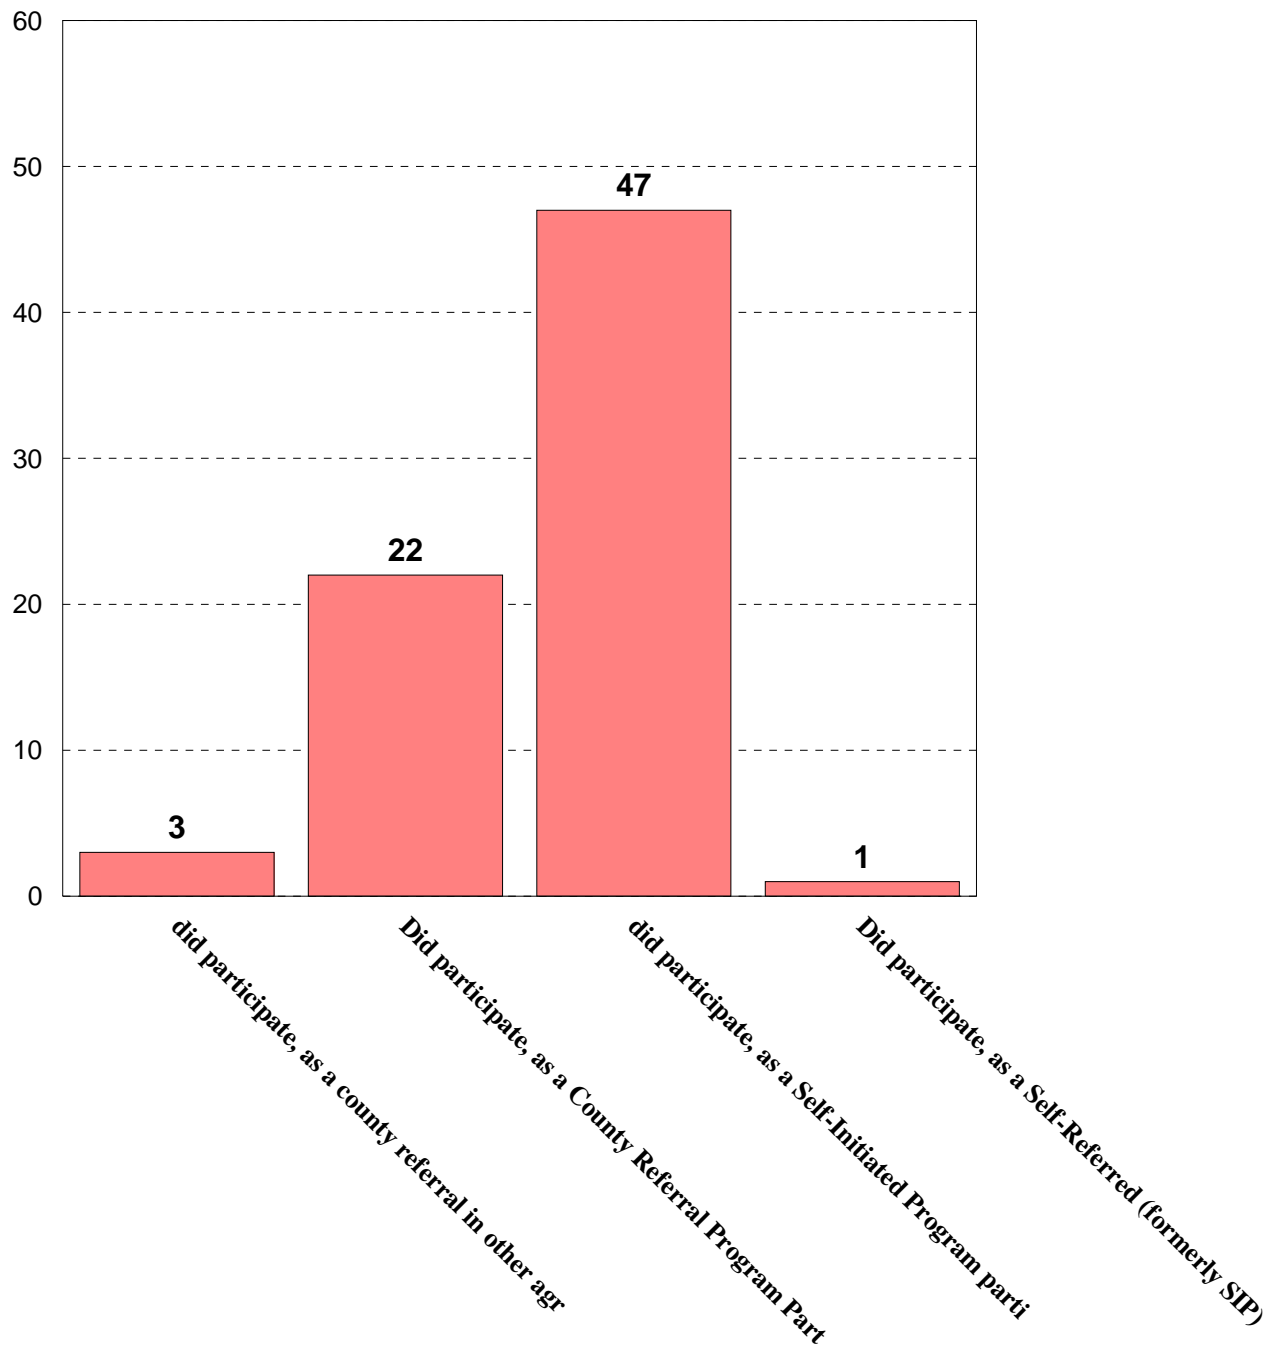

El Camino College

CalWORKS Total Participants

Data Source Chancellor's Office Data Mart

El Camino College

CalWORKS 2002-2003

El Camino College

CalWORKS 2001-2002

El Camino College