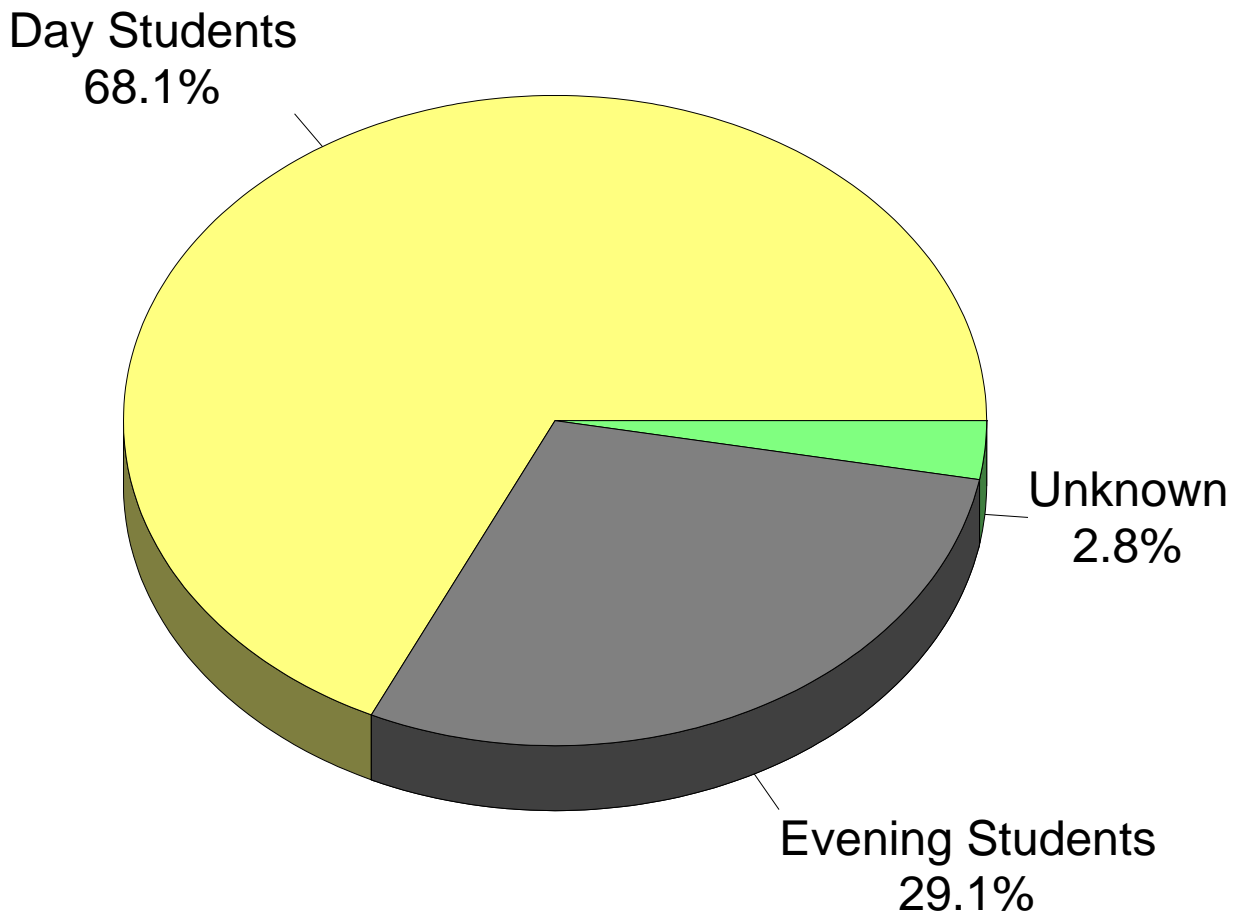

El Camino College

Spring 2004 Demographics

25,924 Total Students

El Camino College

Spring 2004 Enrollment Status

25,924 Total Students

El Camino College

Spring 2004 Age Groups

25,924 Total Students

El Camino College

Spring 2004 Day/Evening Classes

25,924 Total Students

El Camino College

Spring 2004 Academic Level

25,924 Total Students

El Camino College