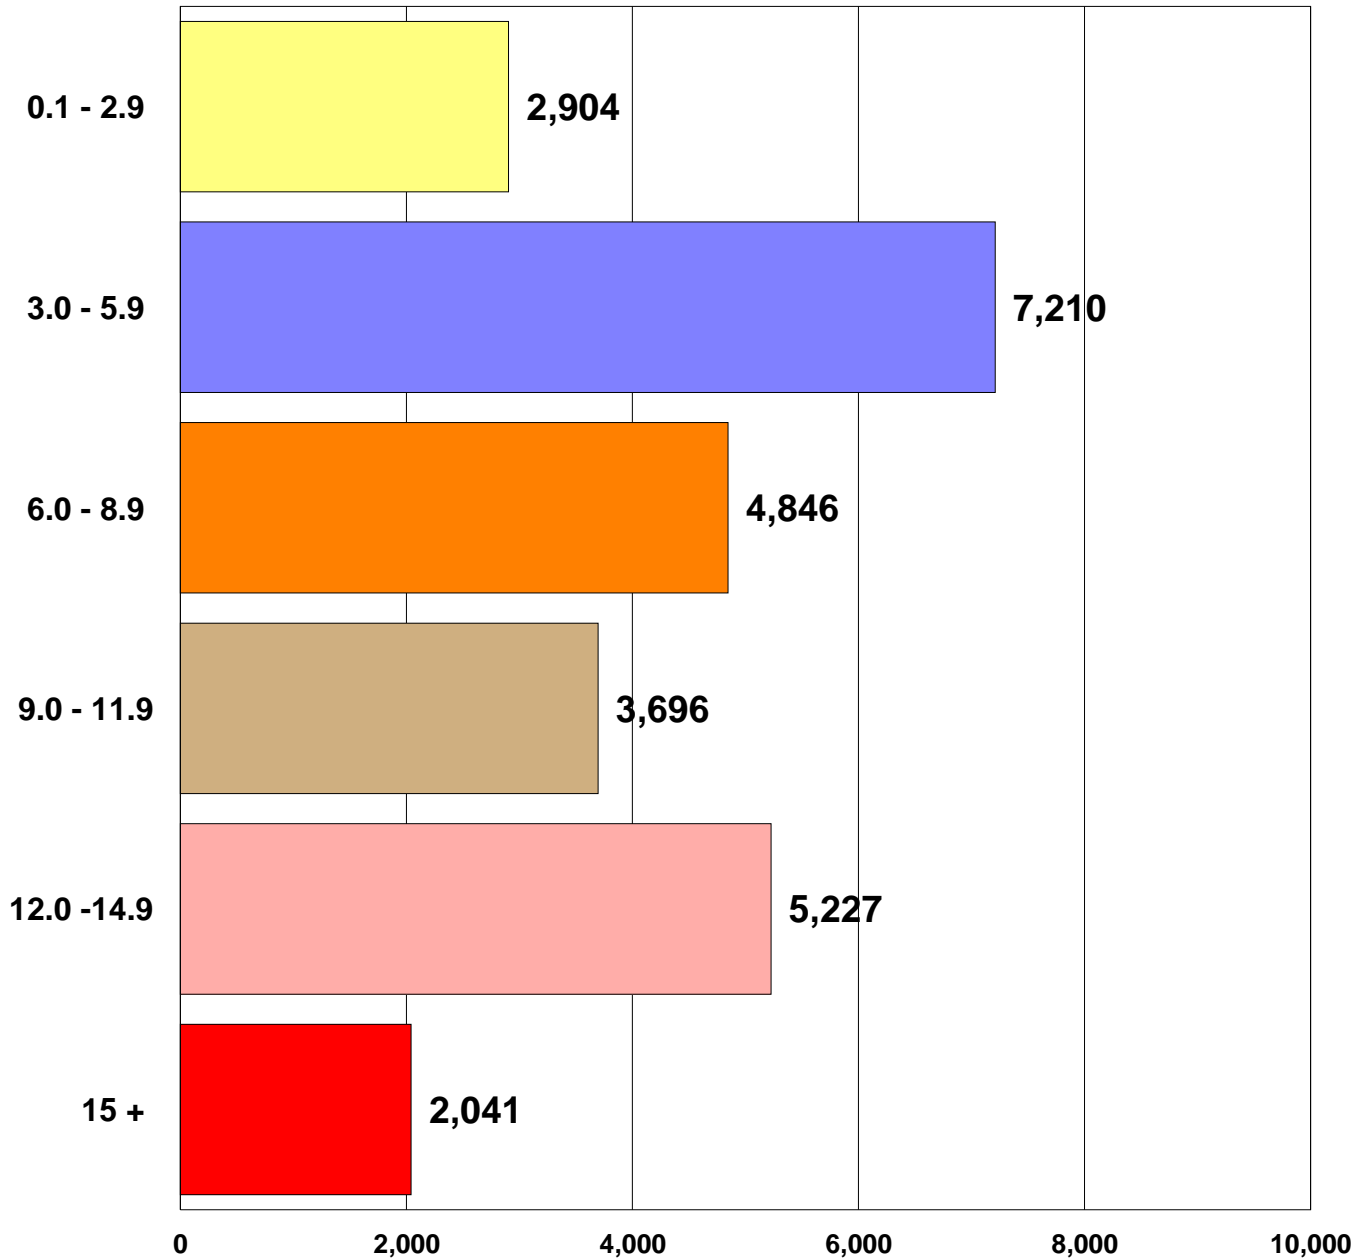

El Camino College

Spring 2004 Demographics

25,924 Total Students

El Camino College

Spring 2004 Enrollment Status

25,924 Total Students

El Camino College

Spring 2004 Age Groups

25,924 Total Students

El Camino College

Spring 2004 Day/Evening Classes

25,924 Total Students

El Camino College

Spring 2004 Academic Level

25,924 Total Students

El Camino College

Spring 2004 Unit Load

25,924 Total Students