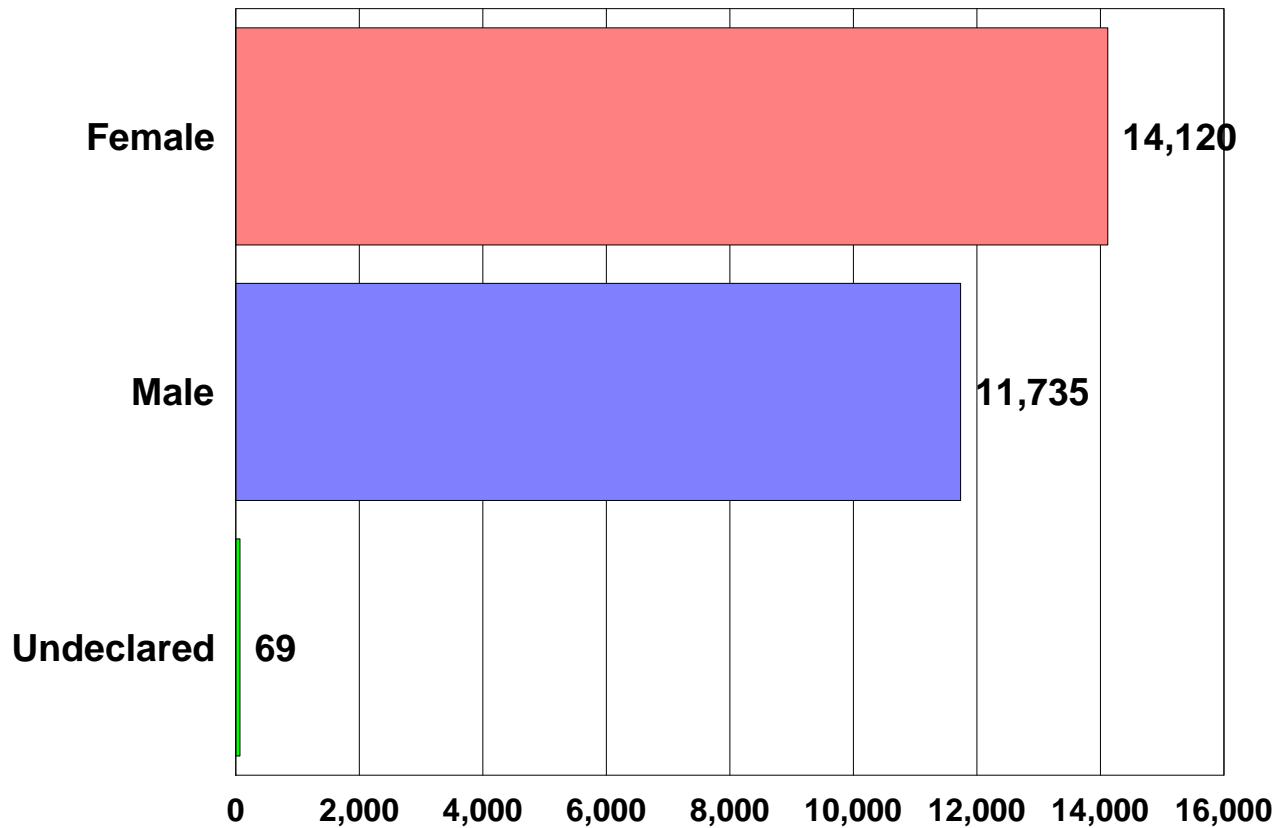

El Camino College

Spring 2004 Demographics

25,924 Total Students

El Camino College

Spring 2004 Enrollment Status

25,924 Total Students

El Camino College

Spring 2004 Age Groups

25,924 Total Students

El Camino College

Spring 2004 Day/Evening Classes

25,924 Total Students

El Camino College

Spring 2004 Academic Level

25,924 Total Students

El Camino College

Spring 2004 Unit Load

25,924 Total Students