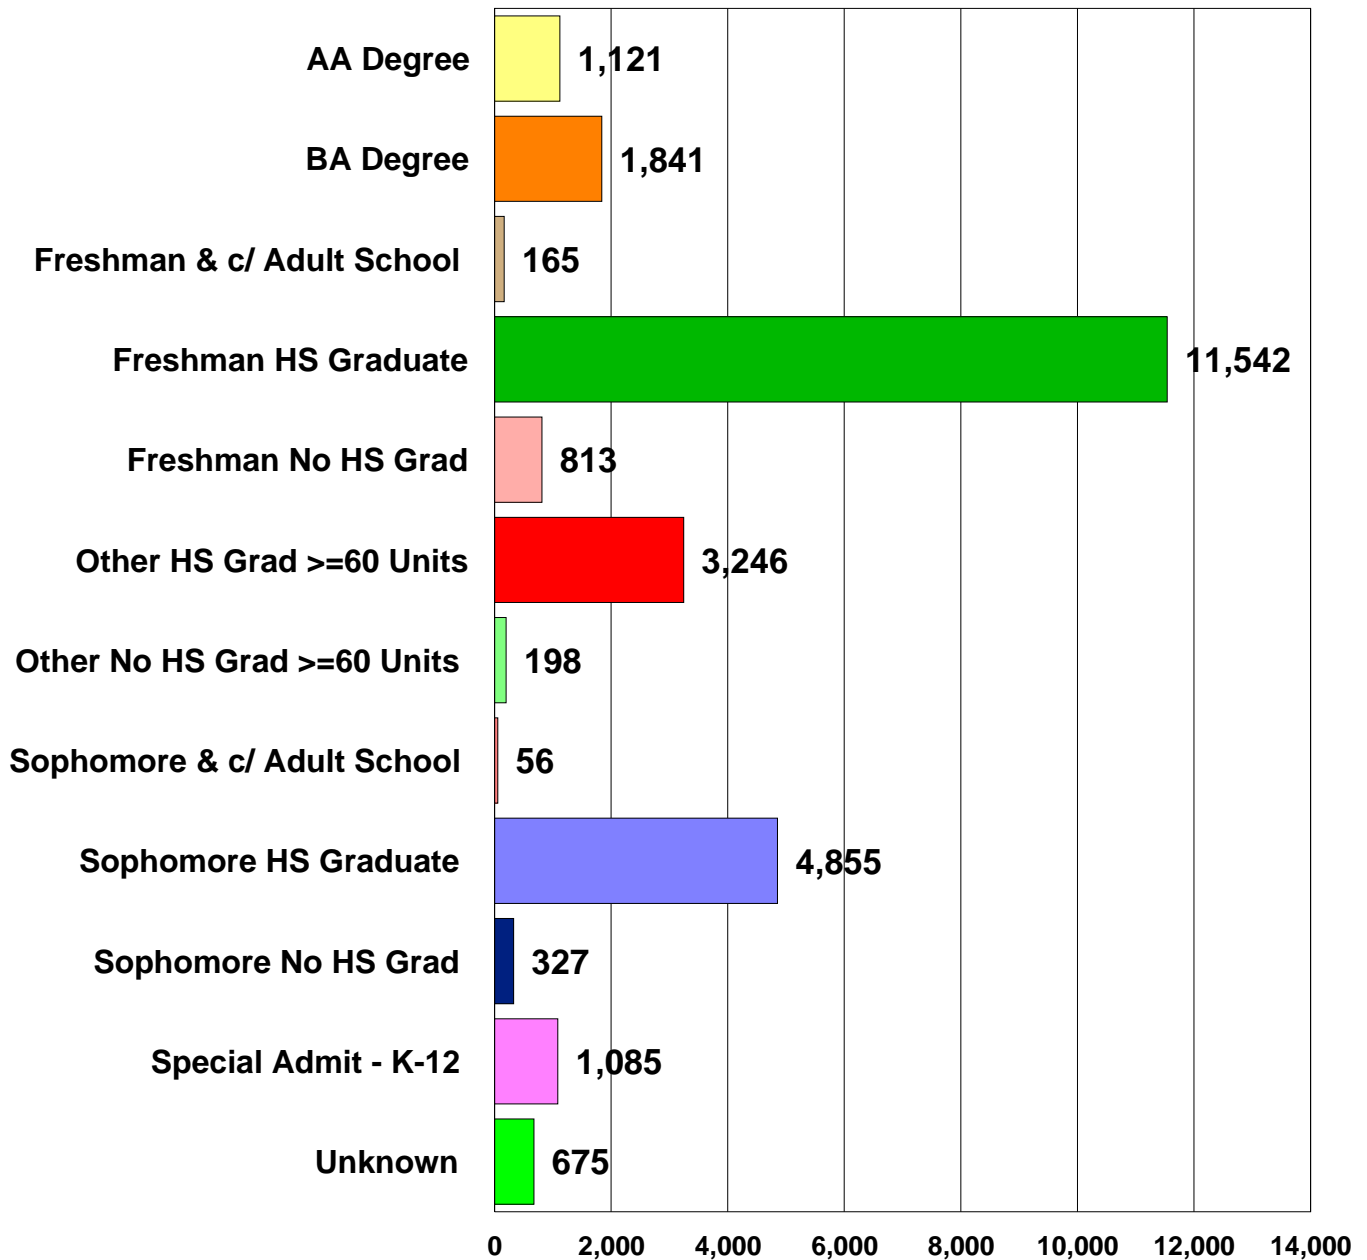

El Camino College

Spring 2004 Demographics

25,924 Total Students

El Camino College

Spring 2004 Enrollment Status

25,924 Total Students

El Camino College

Spring 2004 Age Groups

25,924 Total Students

El Camino College

Spring 2004 Day/Evening Classes

25,924 Total Students

El Camino College

Spring 2004 Academic Level

25,924 Total Students

El Camino College

Spring 2004 Unit Load

25,924 Total Students