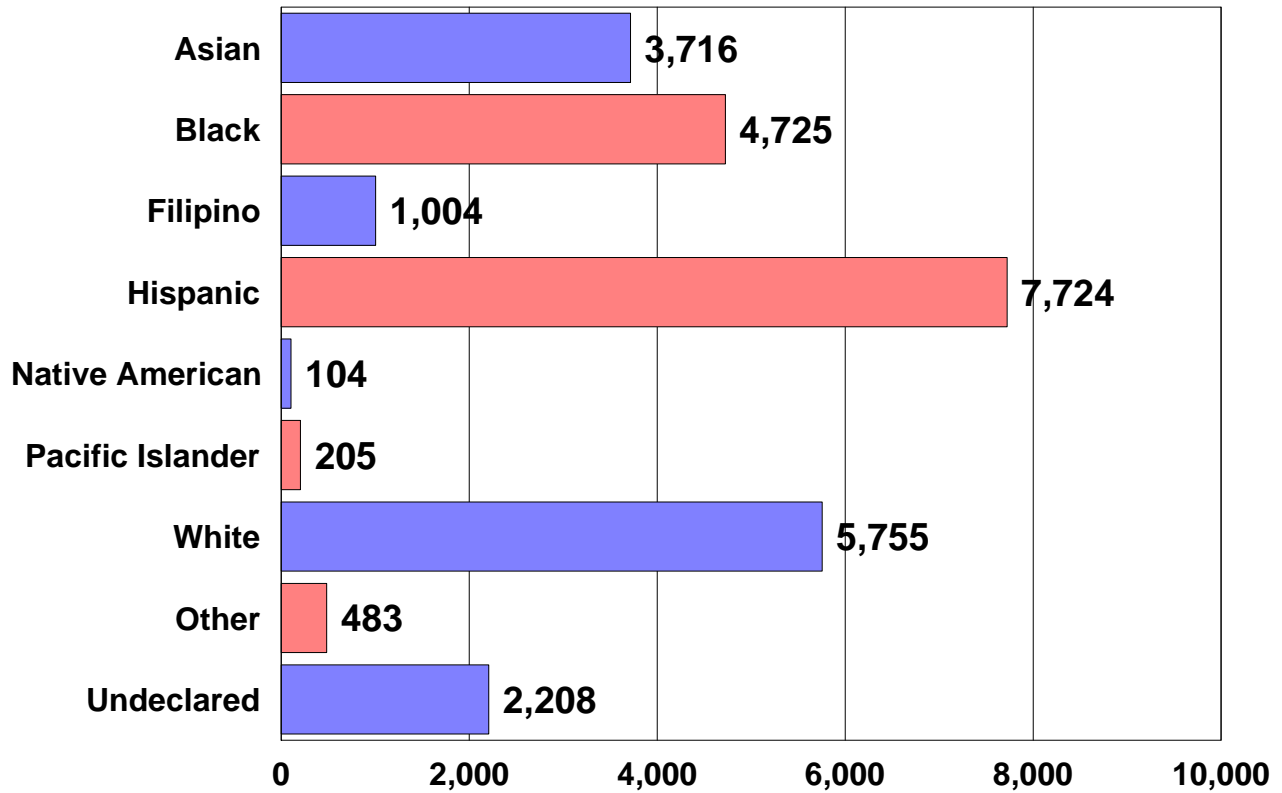

El Camino College

Spring 2004 Demographics

25,924 Total Students

El Camino College

Spring 2004 Enrollment Status

25,924 Total Students

El Camino College

Spring 2004 Age Groups

25,924 Total Students

El Camino College

Spring 2004 Day/Evening Classes

25,924 Total Students

El Camino College

Spring 2004 Academic Level

25,924 Total Students

El Camino College