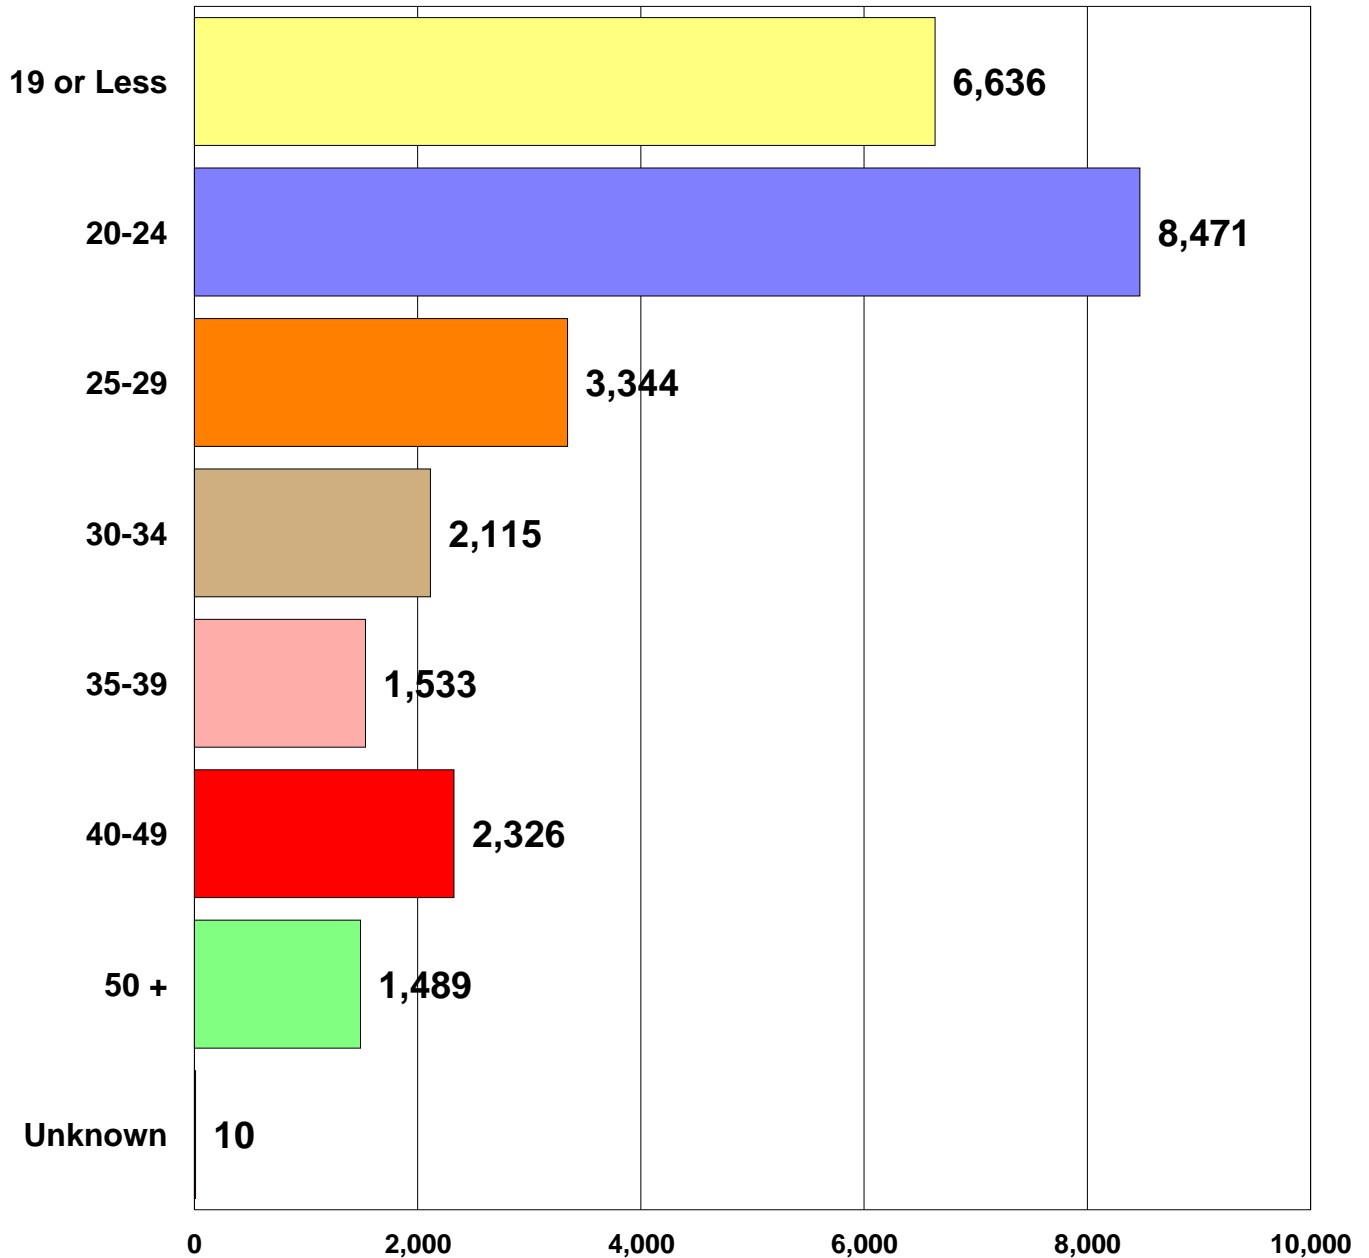

El Camino College

Spring 2004 Demographics

25,924 Total Students

El Camino College

Spring 2004 Enrollment Status

25,924 Total Students

El Camino College

Spring 2004 Age Groups

25,924 Total Students

El Camino College

Spring 2004 Day/Evening Classes

25,924 Total Students

El Camino College

Spring 2004 Academic Level

25,924 Total Students

El Camino College

Spring 2004 Unit Load

25,924 Total Students