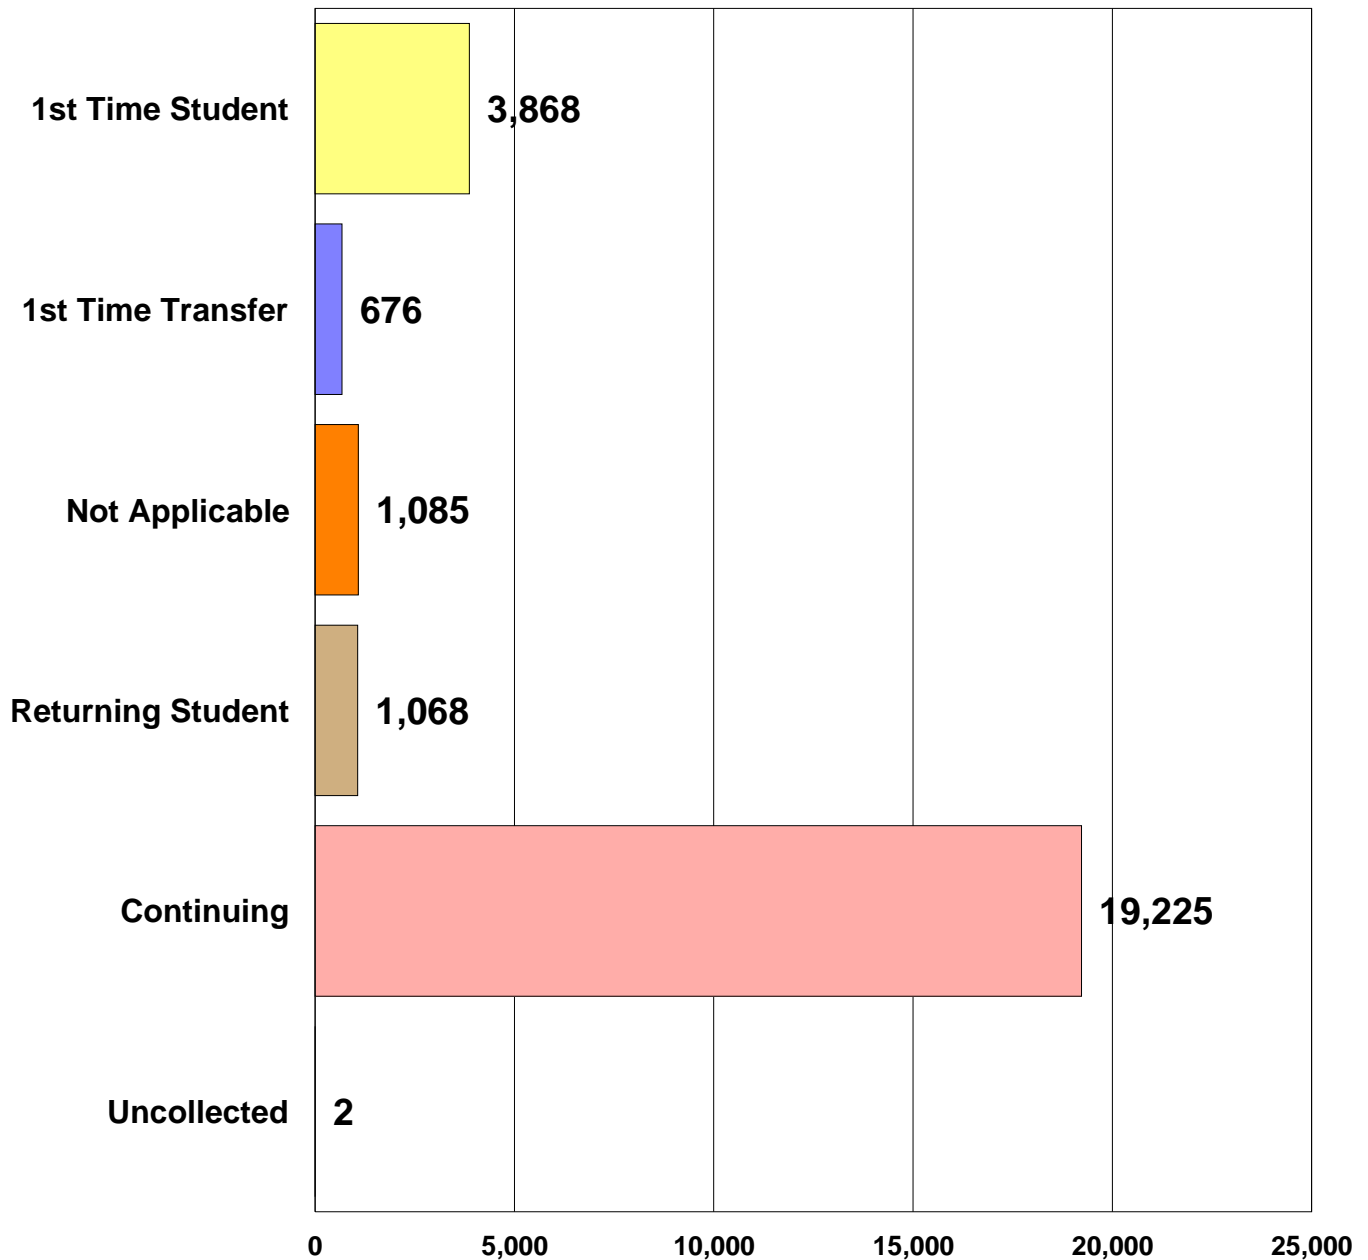

El Camino College

Spring 2004 Demographics

25,924 Total Students

El Camino College

Spring 2004 Enrollment Status

25,924 Total Students

El Camino College

Spring 2004 Age Groups

25,924 Total Students

El Camino College

Spring 2004 Day/Evening Classes

25,924 Total Students

El Camino College

Spring 2004 Academic Level

25,924 Total Students

El Camino College

Spring 2004 Unit Load

25,924 Total Students