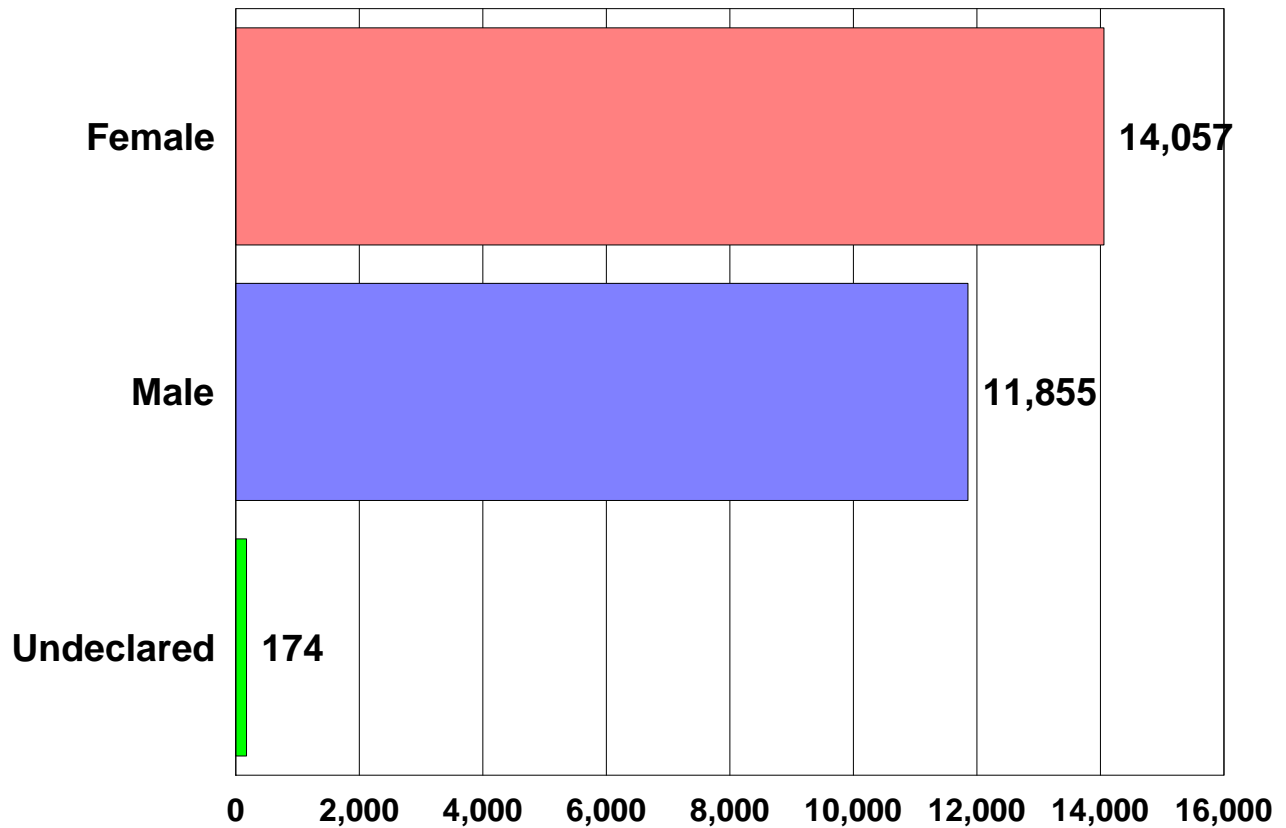

El Camino College

Spring 2003 Demographics

26,086 Total Students

El Camino College

Spring 2003 Enrollment Status

26,086 Total Students

El Camino College

Spring 2003 Age Groups

26,086 Total Students

El Camino College

Spring 2003 Day/Evening Classes

26,086 Total Students

El Camino College

Spring 2003 Academic Level

26,086 Total Students

El Camino College

Spring 2003 Unit Load

26,086 Total Students