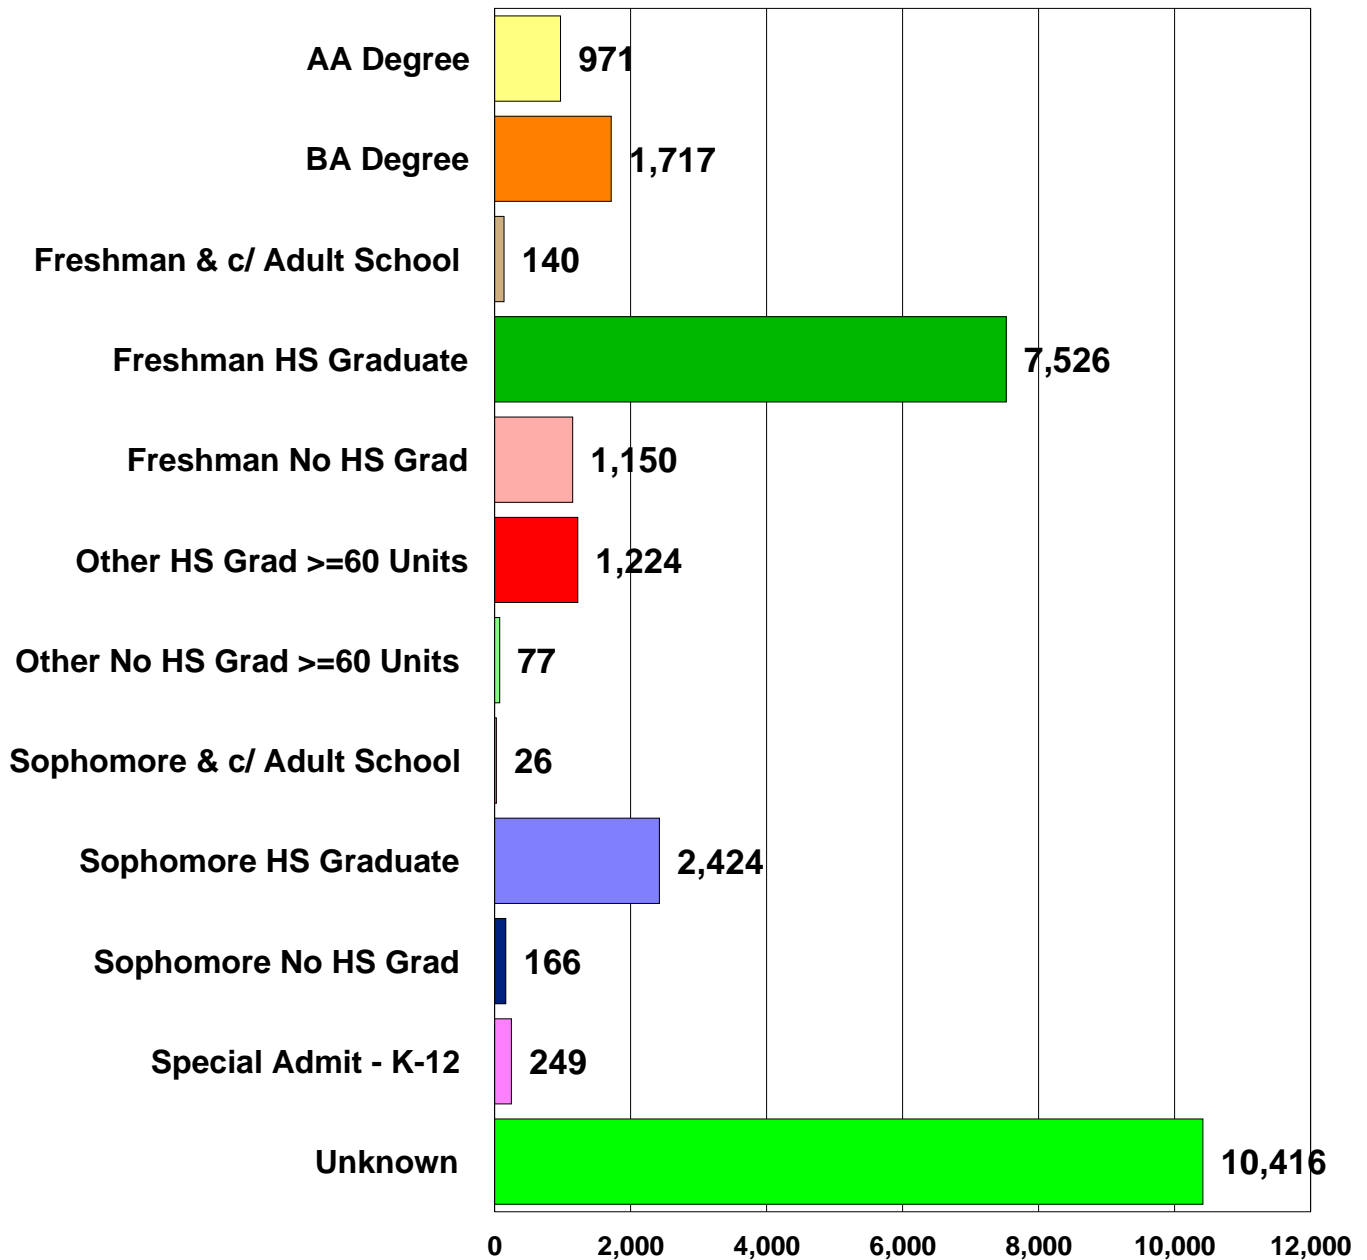

El Camino College

Spring 2003 Demographics

26,086 Total Students

El Camino College

Spring 2003 Enrollment Status

26,086 Total Students

El Camino College

Spring 2003 Age Groups

26,086 Total Students

El Camino College

Spring 2003 Day/Evening Classes

26,086 Total Students

El Camino College

Spring 2003 Academic Level

26,086 Total Students

El Camino College