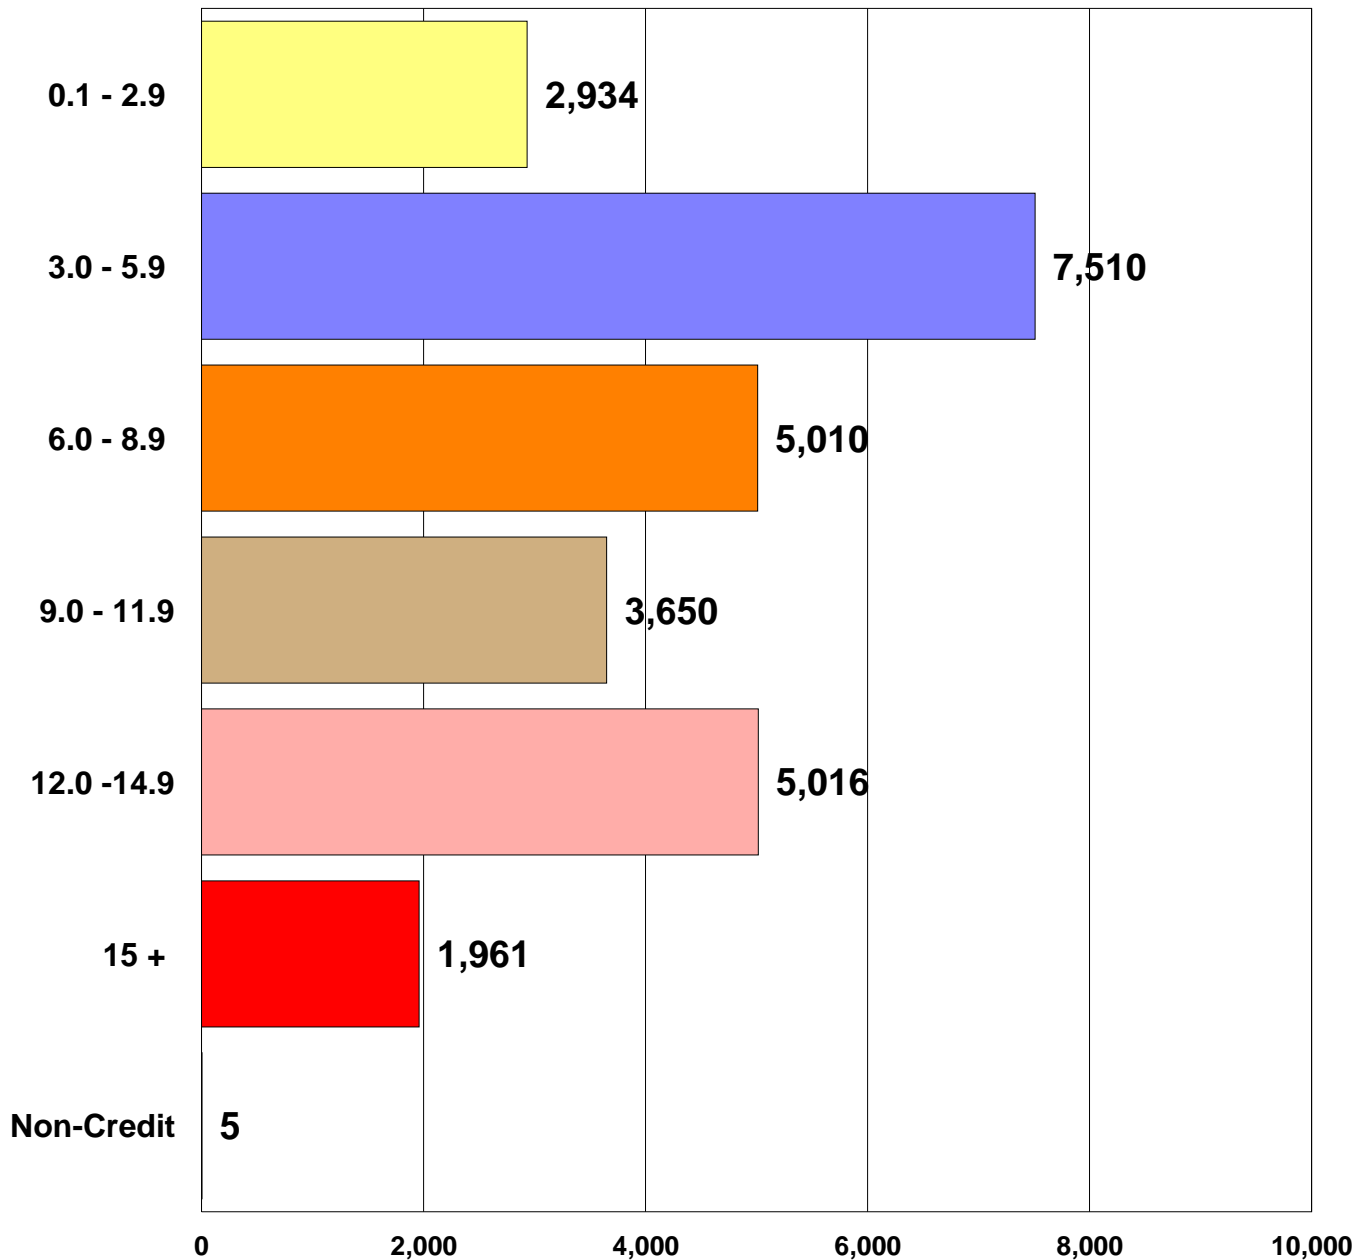

El Camino College

Spring 2003 Demographics

26,086 Total Students

El Camino College

Spring 2003 Enrollment Status

26,086 Total Students

El Camino College

Spring 2003 Age Groups

26,086 Total Students

El Camino College

Spring 2003 Day/Evening Classes

26,086 Total Students

El Camino College

Spring 2003 Academic Level

26,086 Total Students

El Camino College

Spring 2003 Unit Load

26,086 Total Students