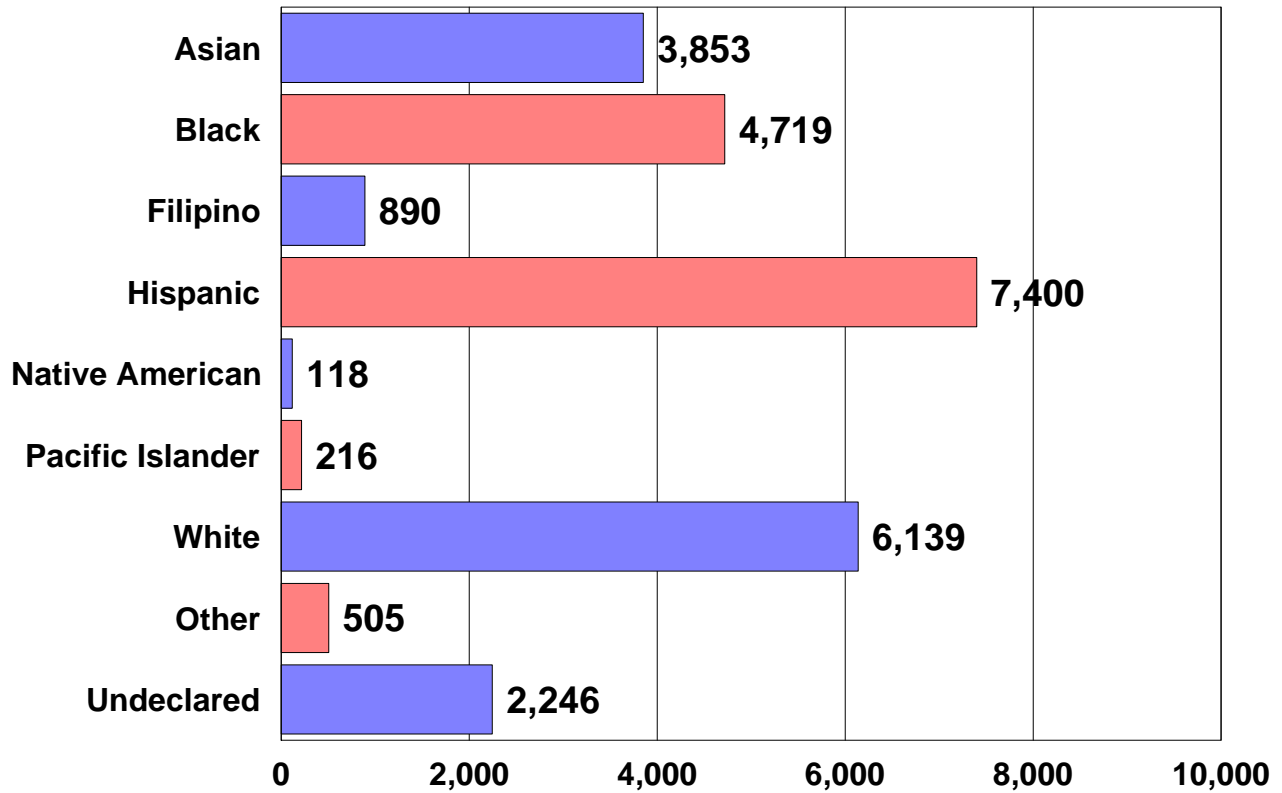

El Camino College

Spring 2003 Demographics

26,086 Total Students

El Camino College

Spring 2003 Enrollment Status

26,086 Total Students

El Camino College

Spring 2003 Age Groups

26,086 Total Students

El Camino College

Spring 2003 Day/Evening Classes

26,086 Total Students

El Camino College

Spring 2003 Academic Level

26,086 Total Students

El Camino College