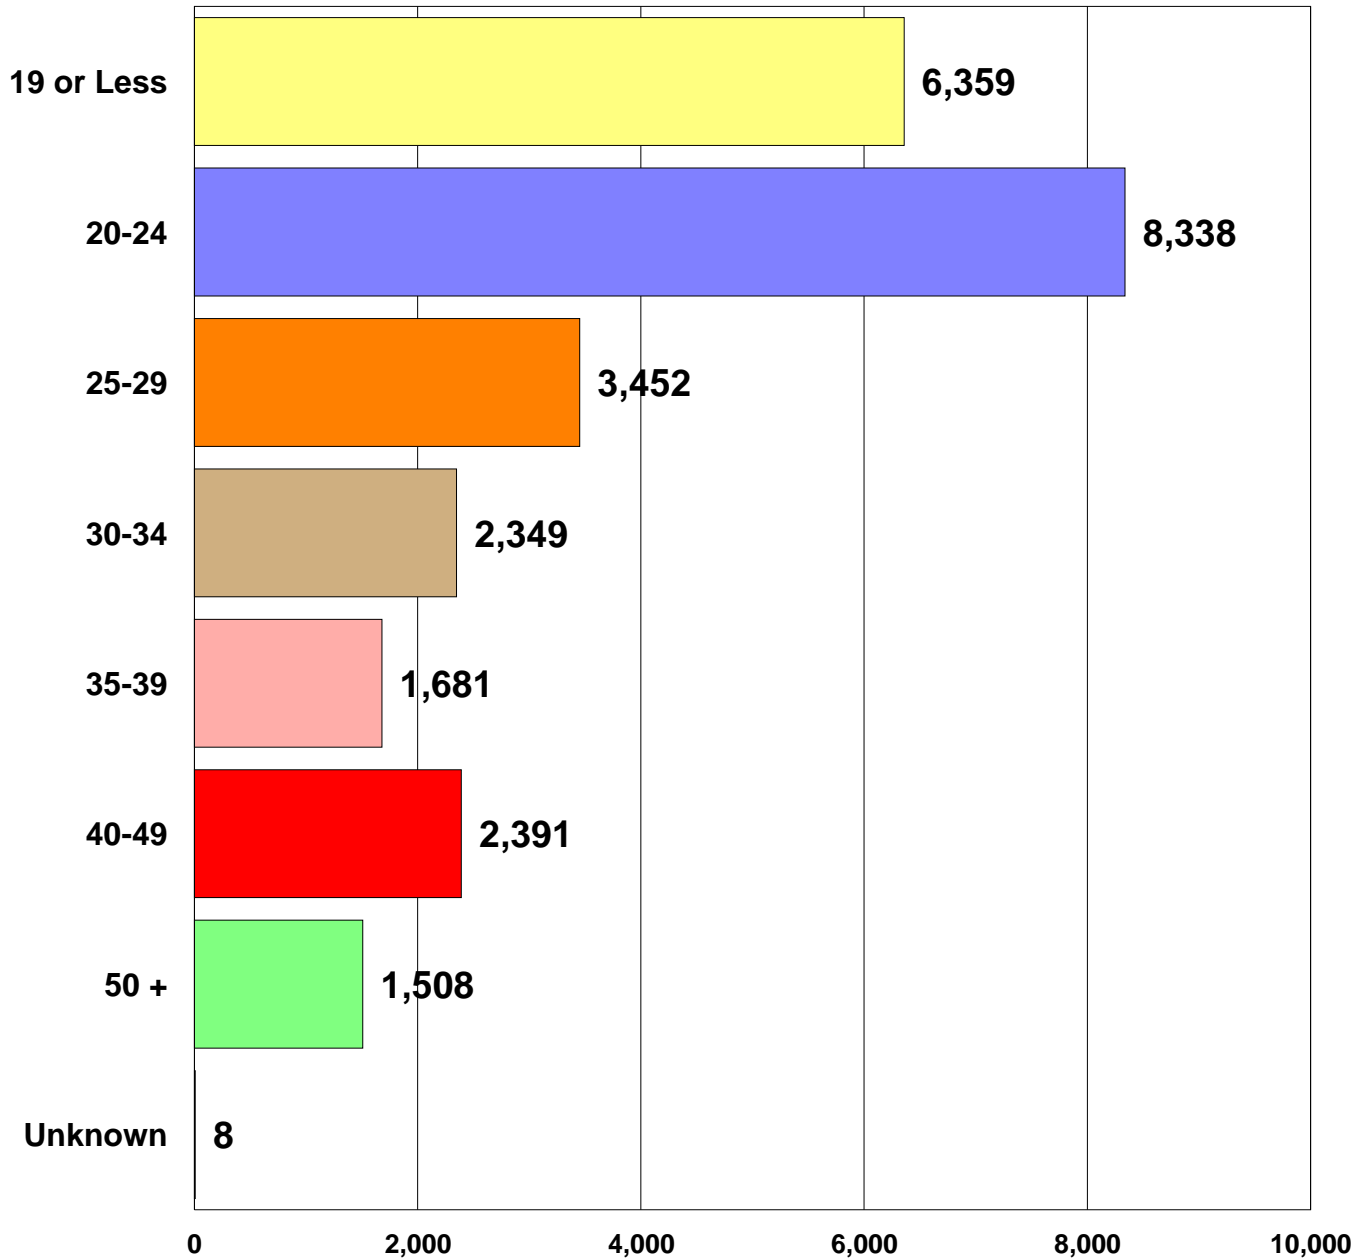

El Camino College

Spring 2003 Demographics

26,086 Total Students

El Camino College

Spring 2003 Enrollment Status

26,086 Total Students

El Camino College

Spring 2003 Age Groups

26,086 Total Students

El Camino College

Spring 2003 Day/Evening Classes

26,086 Total Students

El Camino College

Spring 2003 Academic Level

26,086 Total Students

El Camino College

Spring 2003 Unit Load

26,086 Total Students