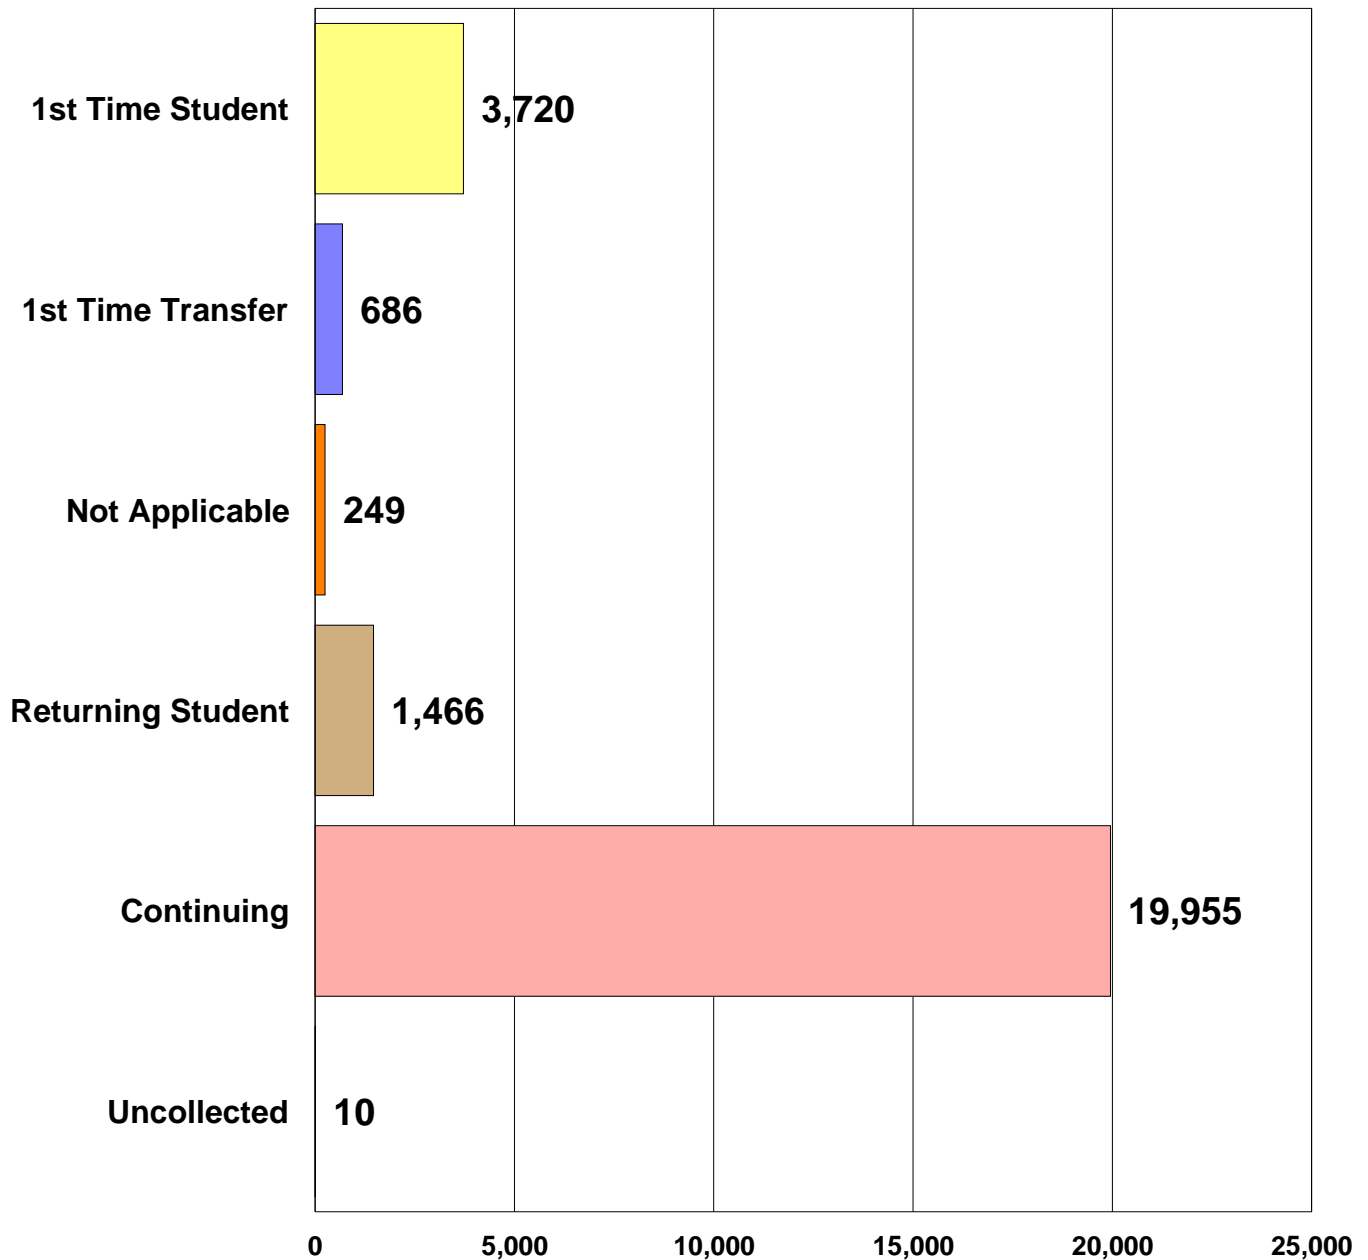

El Camino College

Spring 2003 Demographics

26,086 Total Students

El Camino College

Spring 2003 Enrollment Status

26,086 Total Students

El Camino College

Spring 2003 Age Groups

26,086 Total Students

El Camino College

Spring 2003 Day/Evening Classes

26,086 Total Students

El Camino College

Spring 2003 Academic Level

26,086 Total Students

El Camino College

Spring 2003 Unit Load

26,086 Total Students