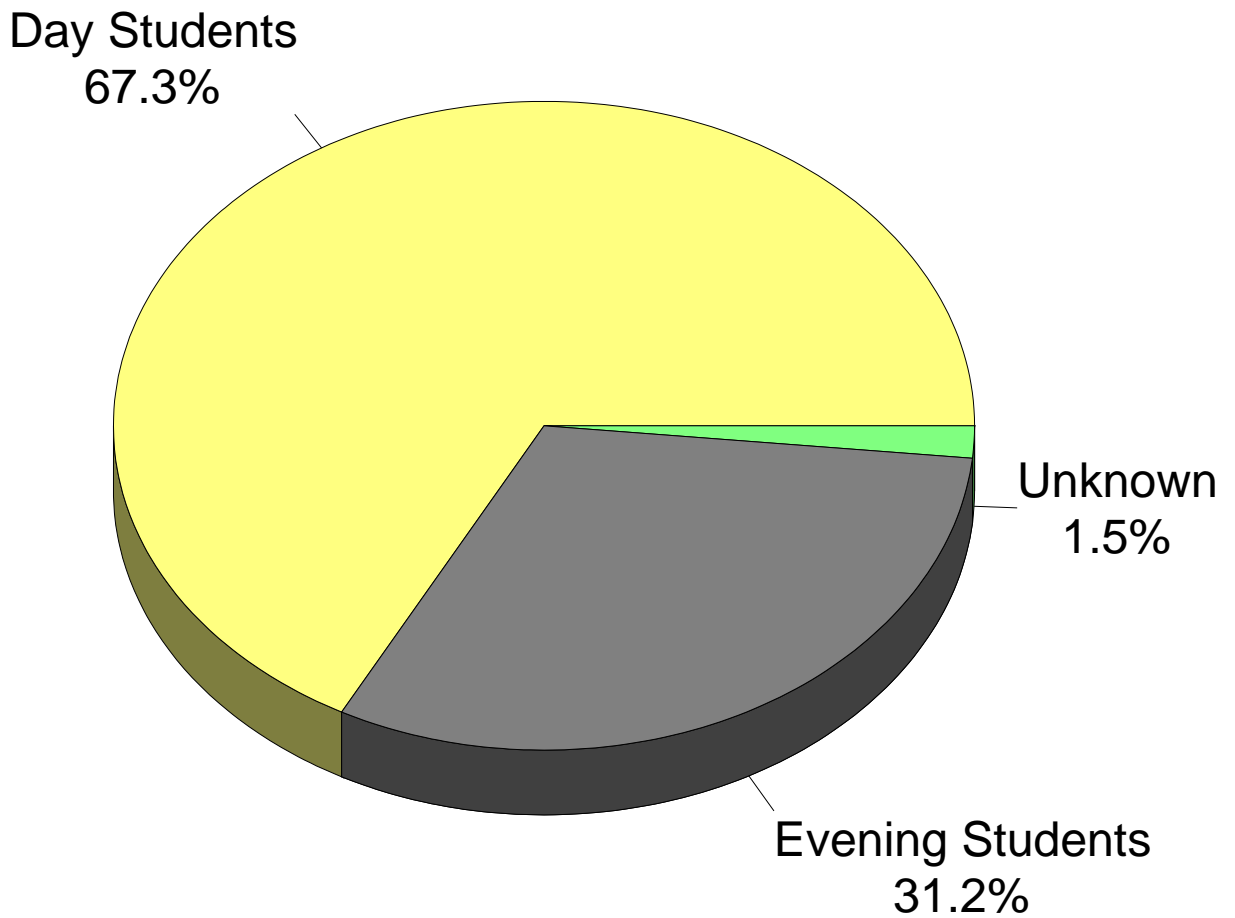

El Camino College

Spring 2003 Demographics

26,086 Total Students

El Camino College

Spring 2003 Enrollment Status

26,086 Total Students

El Camino College

Spring 2003 Age Groups

26,086 Total Students

El Camino College

Spring 2003 Day/Evening Classes

26,086 Total Students

El Camino College

Spring 2003 Academic Level

26,086 Total Students

El Camino College