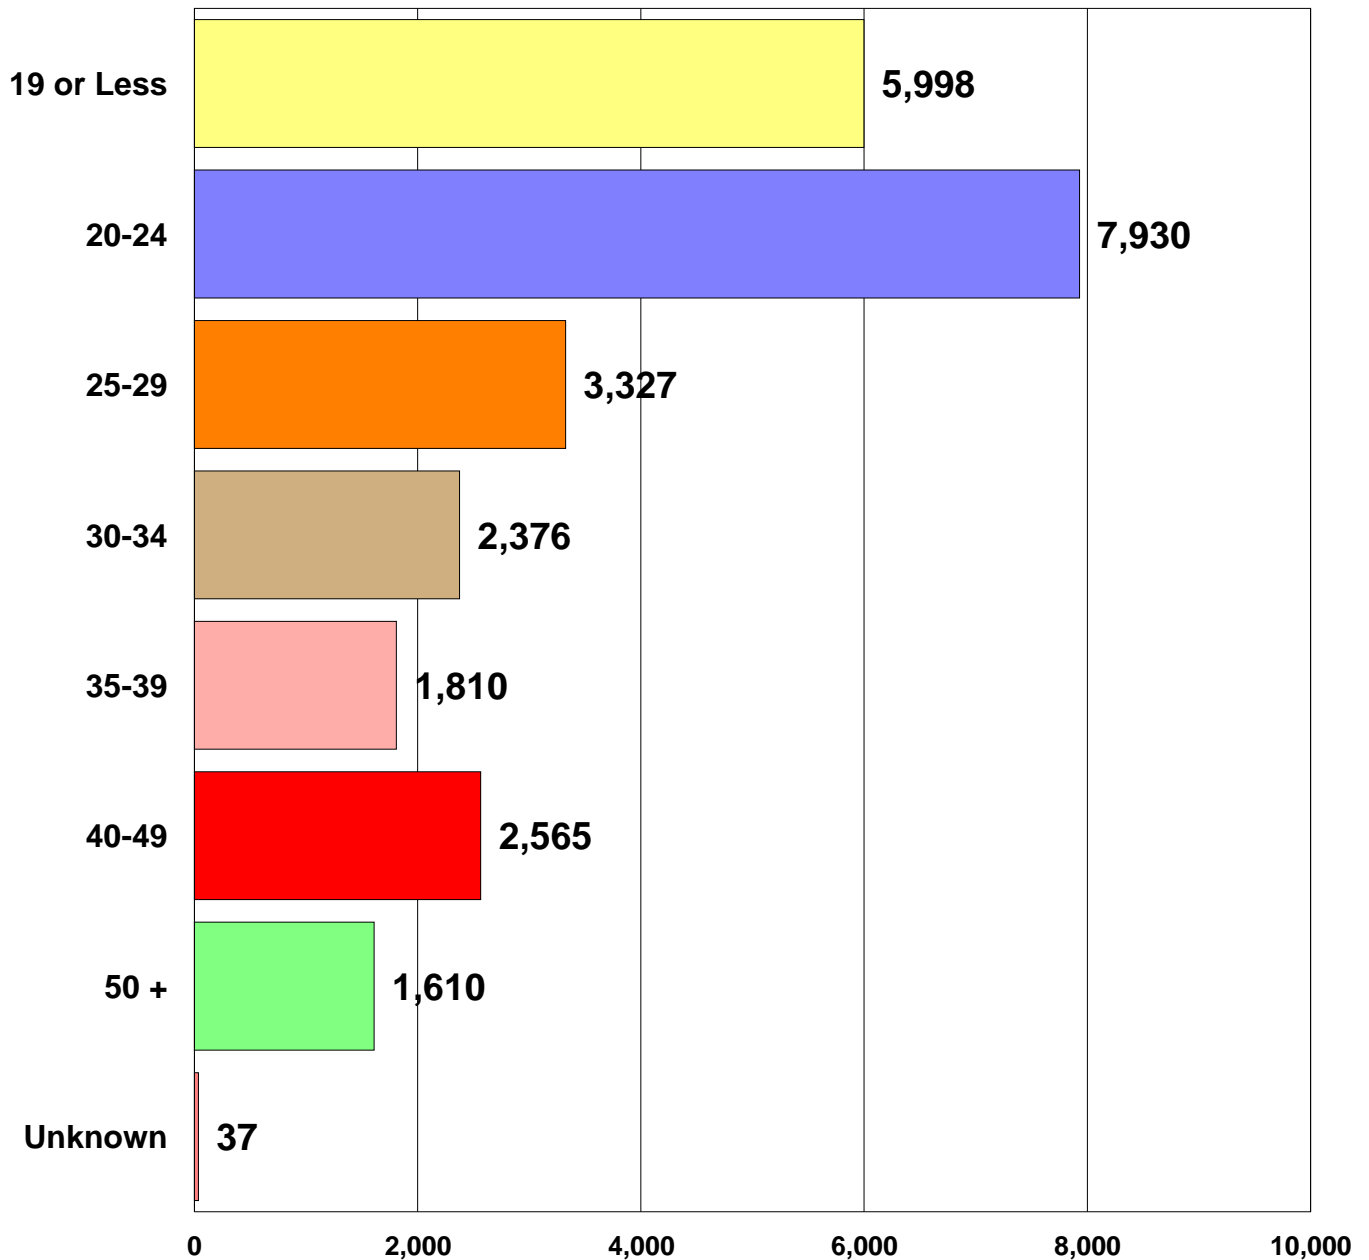

El Camino College

Spring 2002 Demographics

25,653 Total Students

El Camino College

Spring 2002 Enrollment Status

25,653 Total Students

El Camino College

Spring 2002 Age Groups

25,653 Total Students

El Camino College

Spring 2002 Day/Evening Classes

25,653 Total Students

El Camino College

Spring 2002 Academic Level

25,653 Total Students

El Camino College

Spring 2002 Unit Load

25,653 Total Students