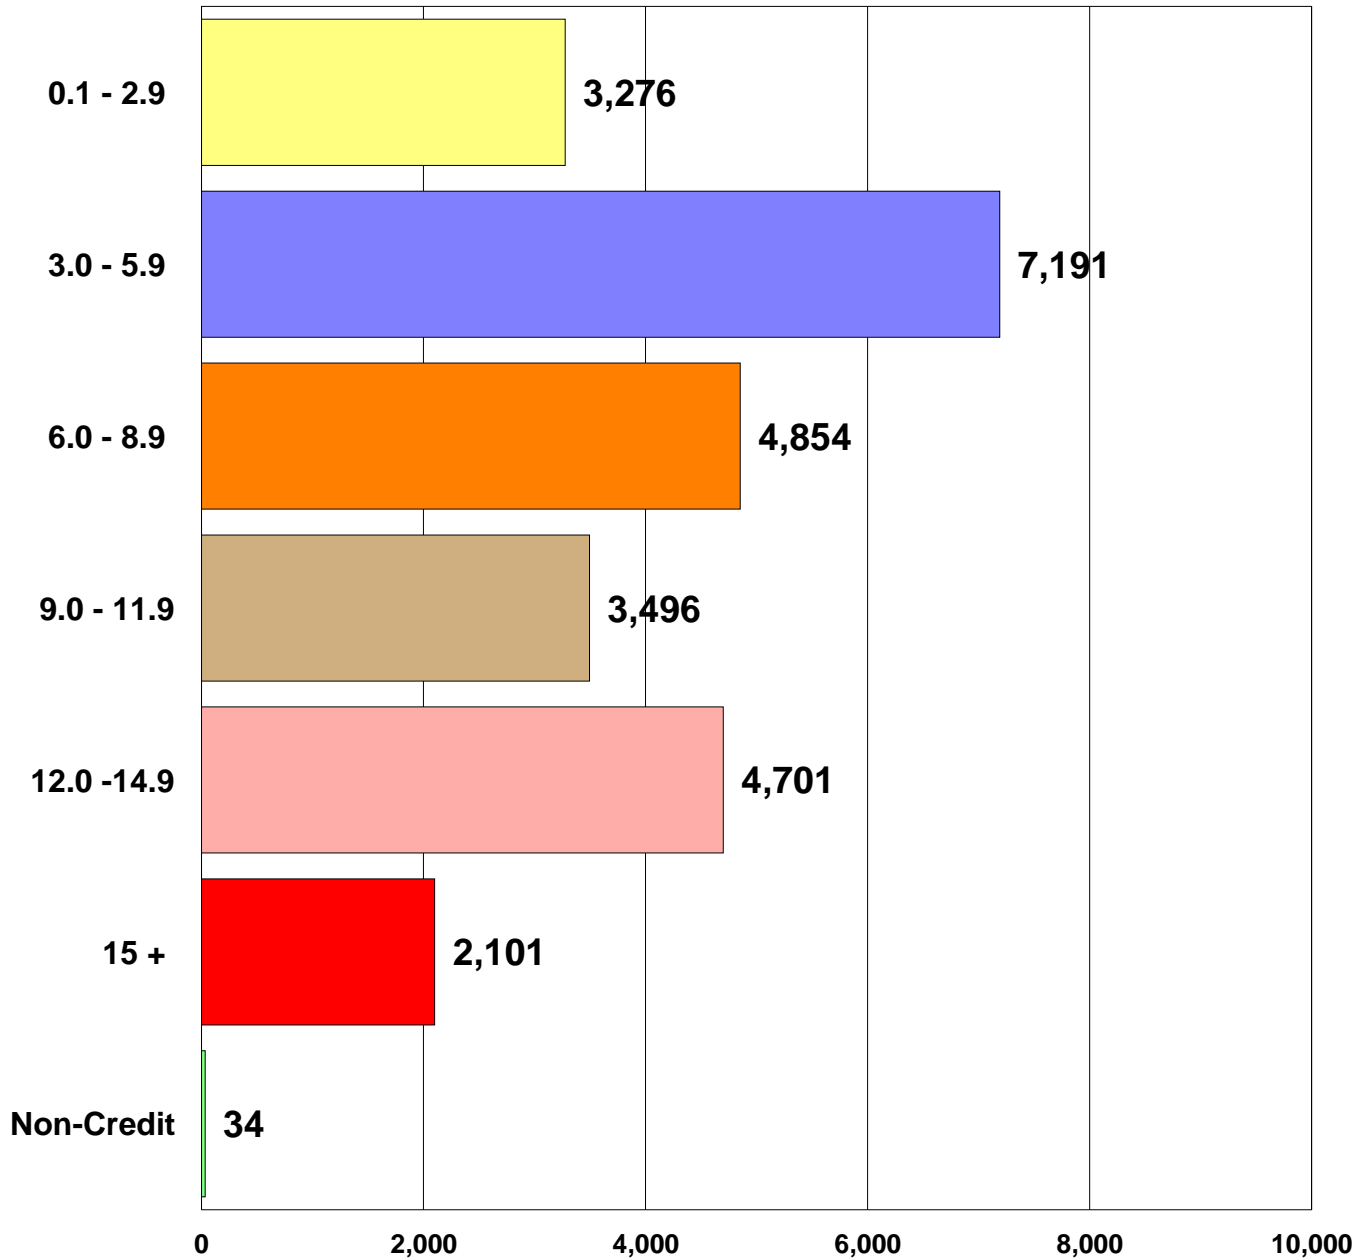

El Camino College

Spring 2002 Demographics

25,653 Total Students

El Camino College

Spring 2002 Enrollment Status

25,653 Total Students

El Camino College

Spring 2002 Age Groups

25,653 Total Students

El Camino College

Spring 2002 Day/Evening Classes

25,653 Total Students

El Camino College

Spring 2002 Academic Level

25,653 Total Students

El Camino College

Spring 2002 Unit Load

25,653 Total Students