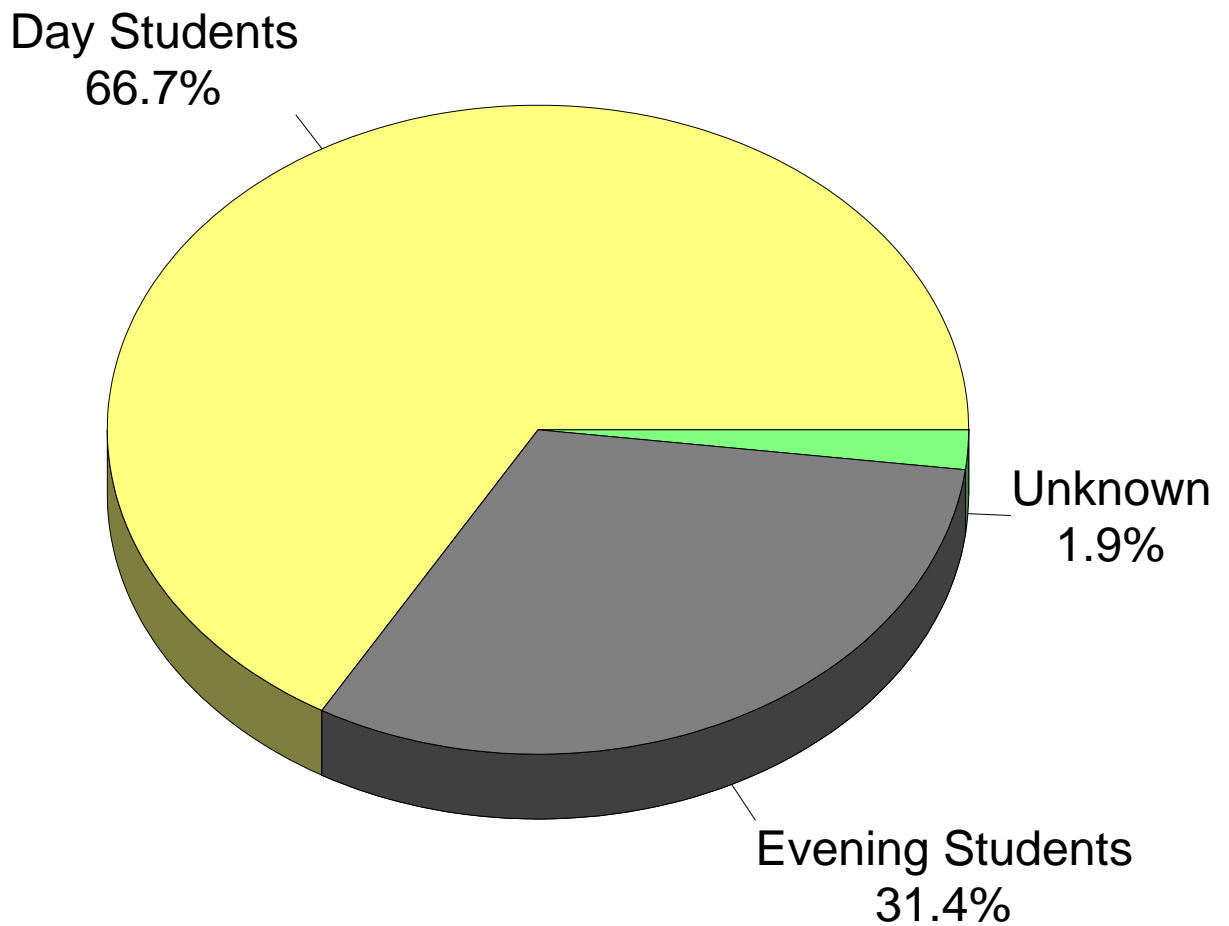

El Camino College

Spring 2002 Demographics

25,653 Total Students

El Camino College

Spring 2002 Enrollment Status

25,653 Total Students

El Camino College

Spring 2002 Age Groups

25,653 Total Students

El Camino College

Spring 2002 Day/Evening Classes

25,653 Total Students

El Camino College

Spring 2002 Academic Level

25,653 Total Students

El Camino College