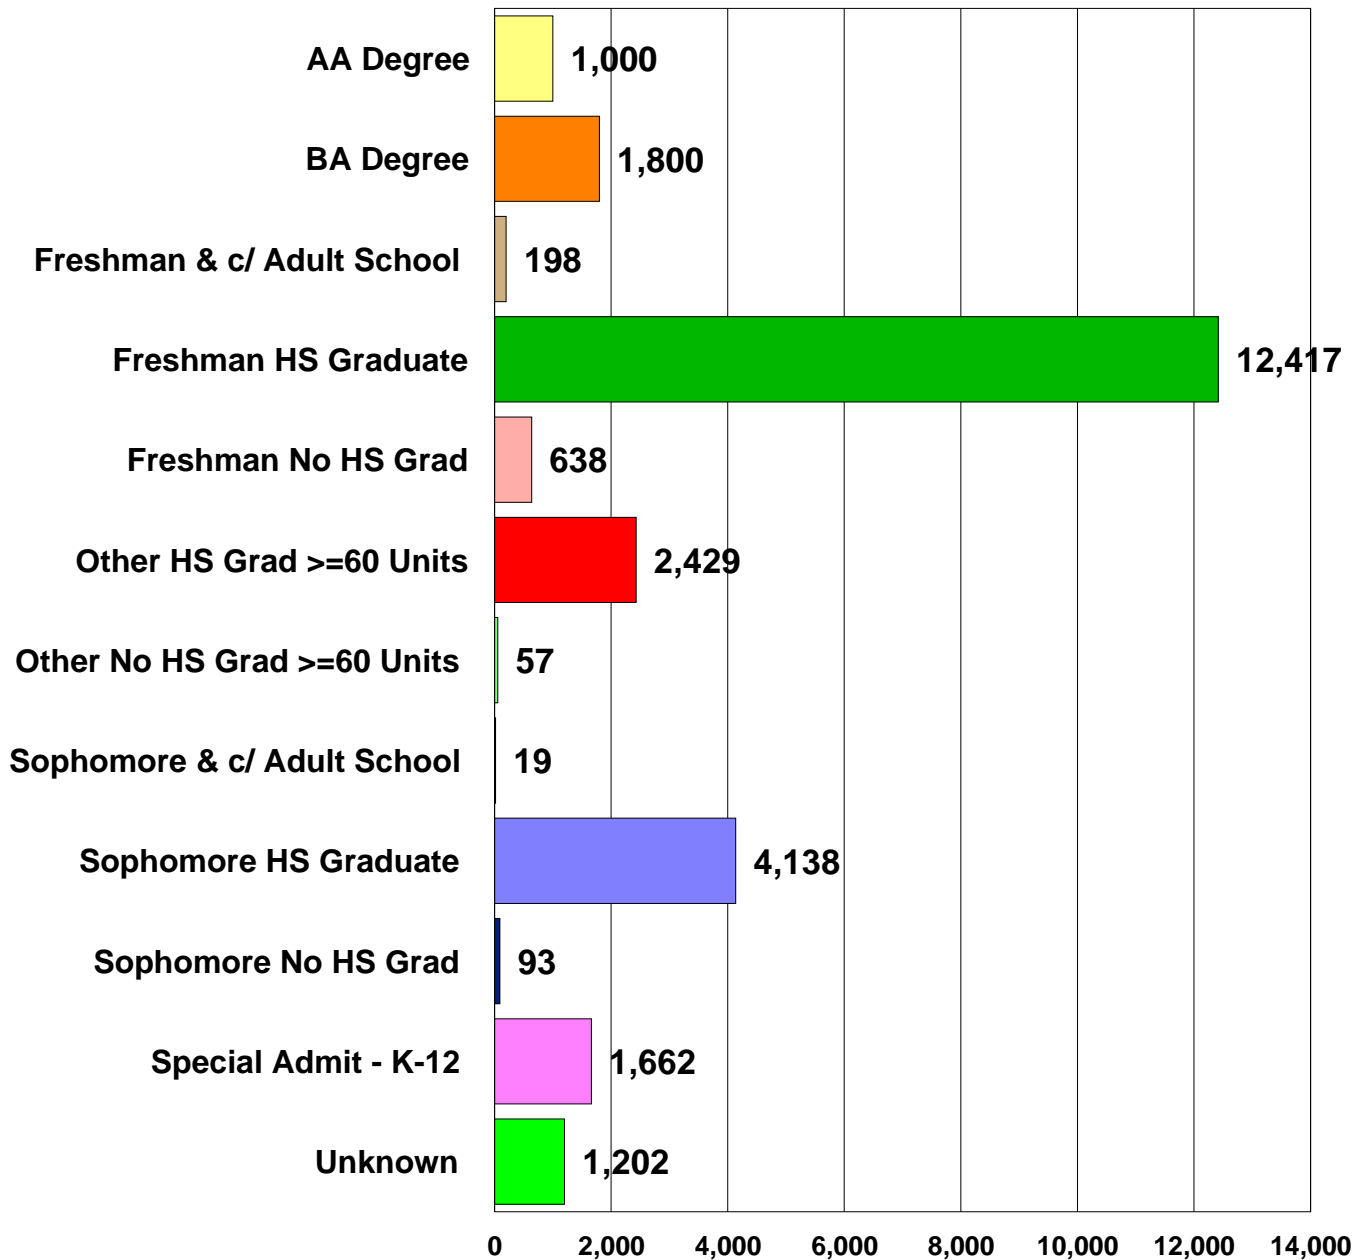

El Camino College

Spring 2002 Demographics

25,653 Total Students

El Camino College

Spring 2002 Enrollment Status

25,653 Total Students

El Camino College

Spring 2002 Age Groups

25,653 Total Students

El Camino College

Spring 2002 Day/Evening Classes

25,653 Total Students

El Camino College

Spring 2002 Academic Level

25,653 Total Students

El Camino College

Spring 2002 Unit Load

25,653 Total Students