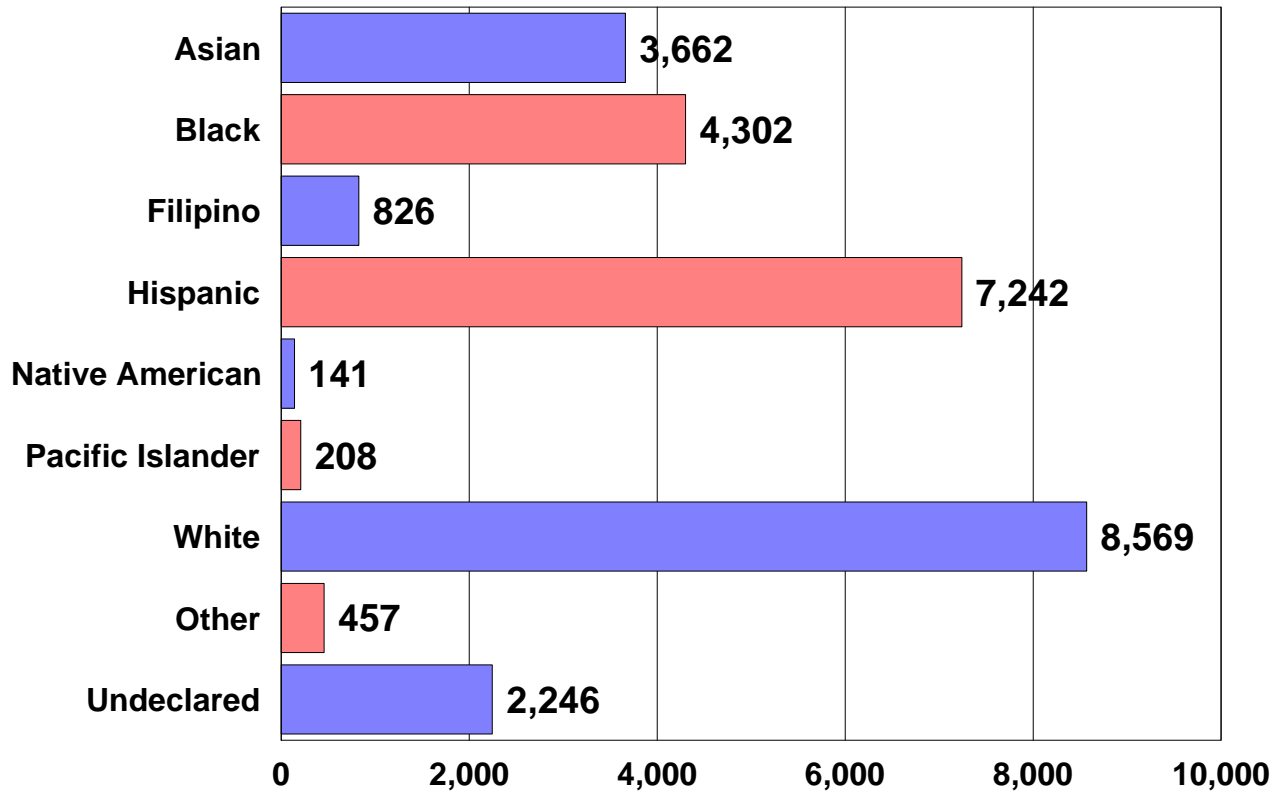

El Camino College

Spring 2002 Demographics

25,653 Total Students

El Camino College

Spring 2002 Enrollment Status

25,653 Total Students

El Camino College

Spring 2002 Age Groups

25,653 Total Students

El Camino College

Spring 2002 Day/Evening Classes

25,653 Total Students

El Camino College

Spring 2002 Academic Level

25,653 Total Students

El Camino College