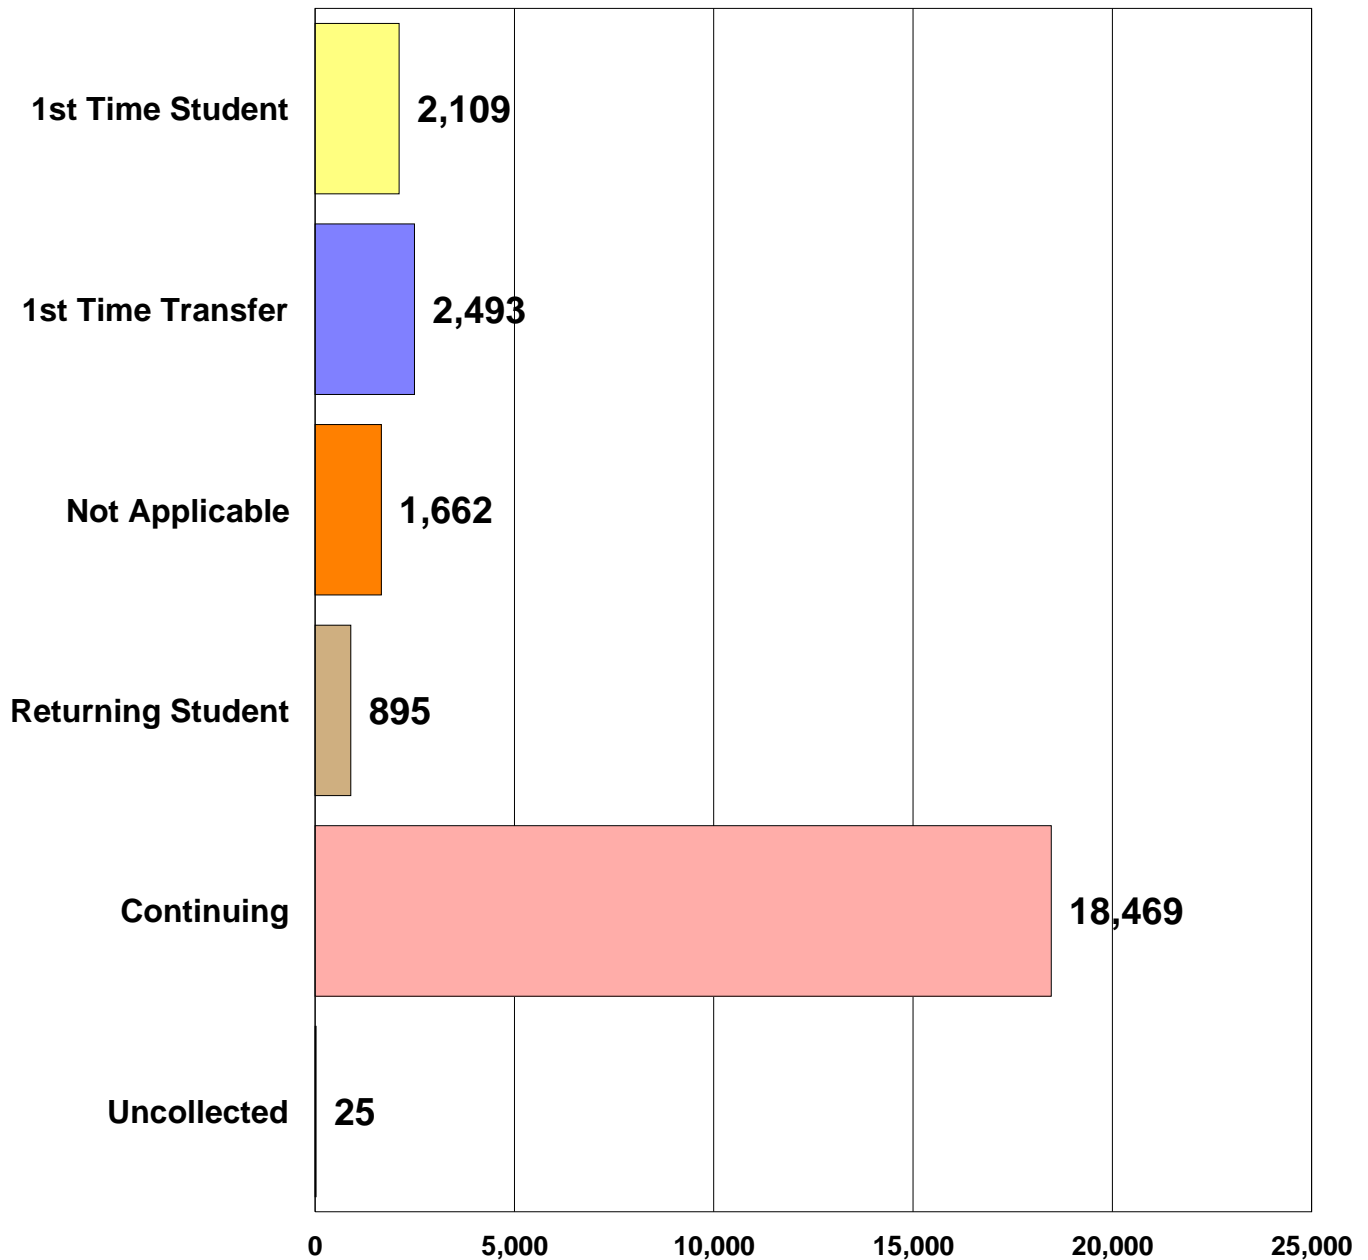

El Camino College

Spring 2002 Demographics

25,653 Total Students

El Camino College

Spring 2002 Enrollment Status

25,653 Total Students

El Camino College

Spring 2002 Age Groups

25,653 Total Students

El Camino College

Spring 2002 Day/Evening Classes

25,653 Total Students

El Camino College

Spring 2002 Academic Level

25,653 Total Students

El Camino College