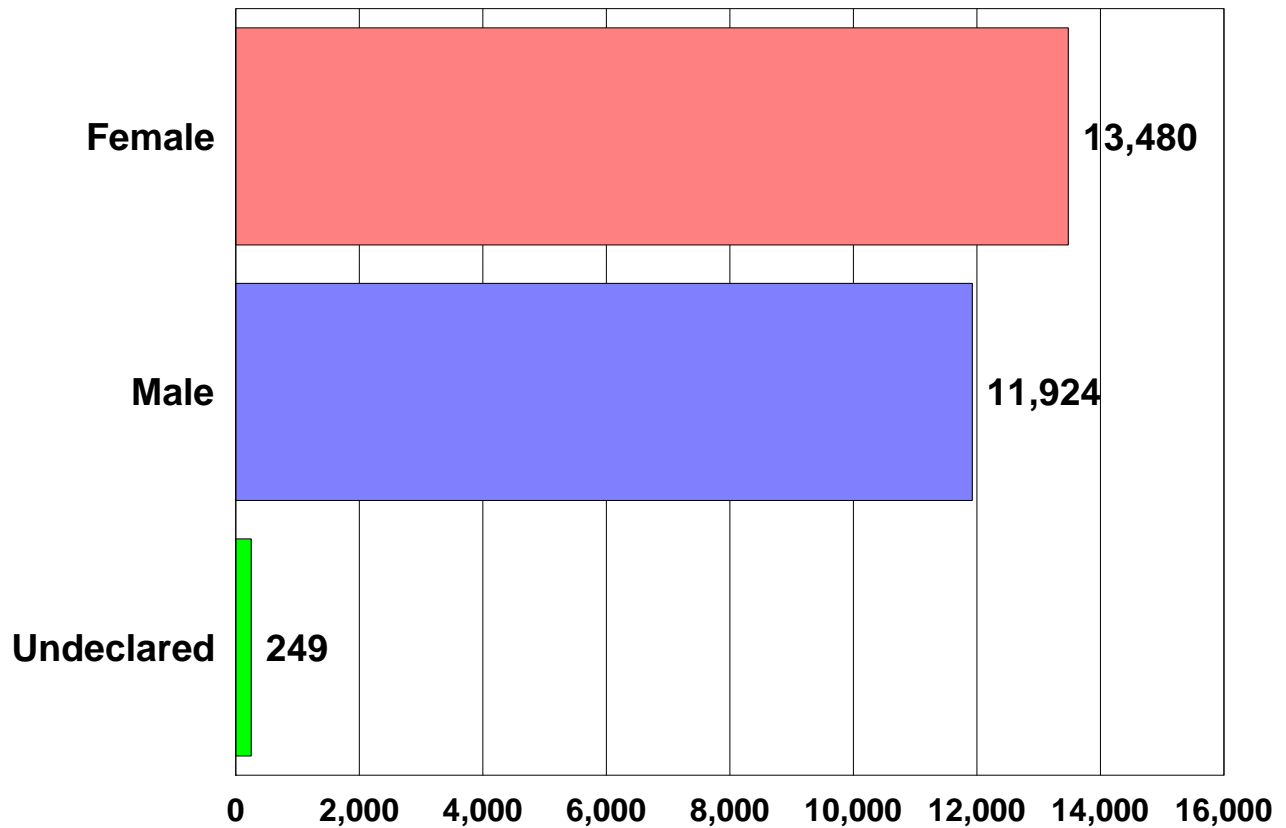

El Camino College

Spring 2002 Demographics

25,653 Total Students

El Camino College

Spring 2002 Enrollment Status

25,653 Total Students

El Camino College

Spring 2002 Age Groups

25,653 Total Students

El Camino College

Spring 2002 Day/Evening Classes

25,653 Total Students

El Camino College

Spring 2002 Academic Level

25,653 Total Students

El Camino College

Spring 2002 Unit Load

25,653 Total Students