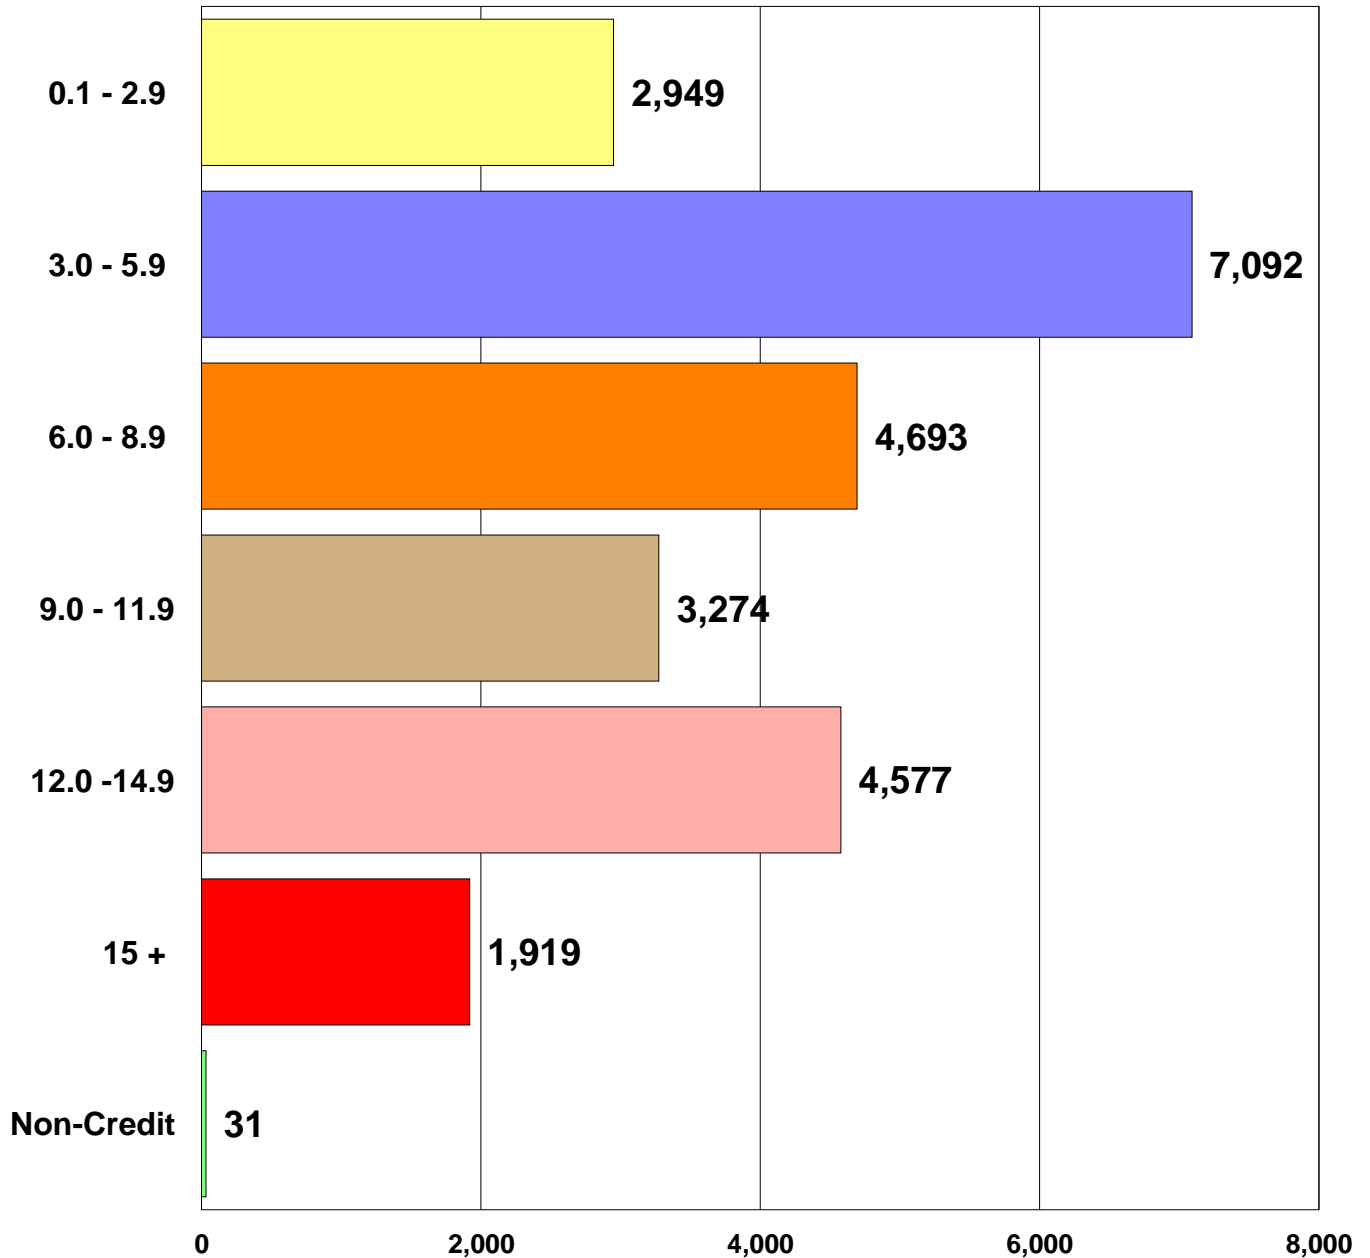

El Camino College

Spring 2001 Demographics

24,535 Total Students

El Camino College

Spring 2001 Enrollment Status

24,535 Total Students

El Camino College

Spring 2001 Age Groups

24,535 Total Students

El Camino College

Spring 2001 Day/Evening Classes

24,535 Total Students

El Camino College

Spring 2001 Academic Level

24,535 Total Students

El Camino College

Spring 2001 Unit Load

24,535 Total Students