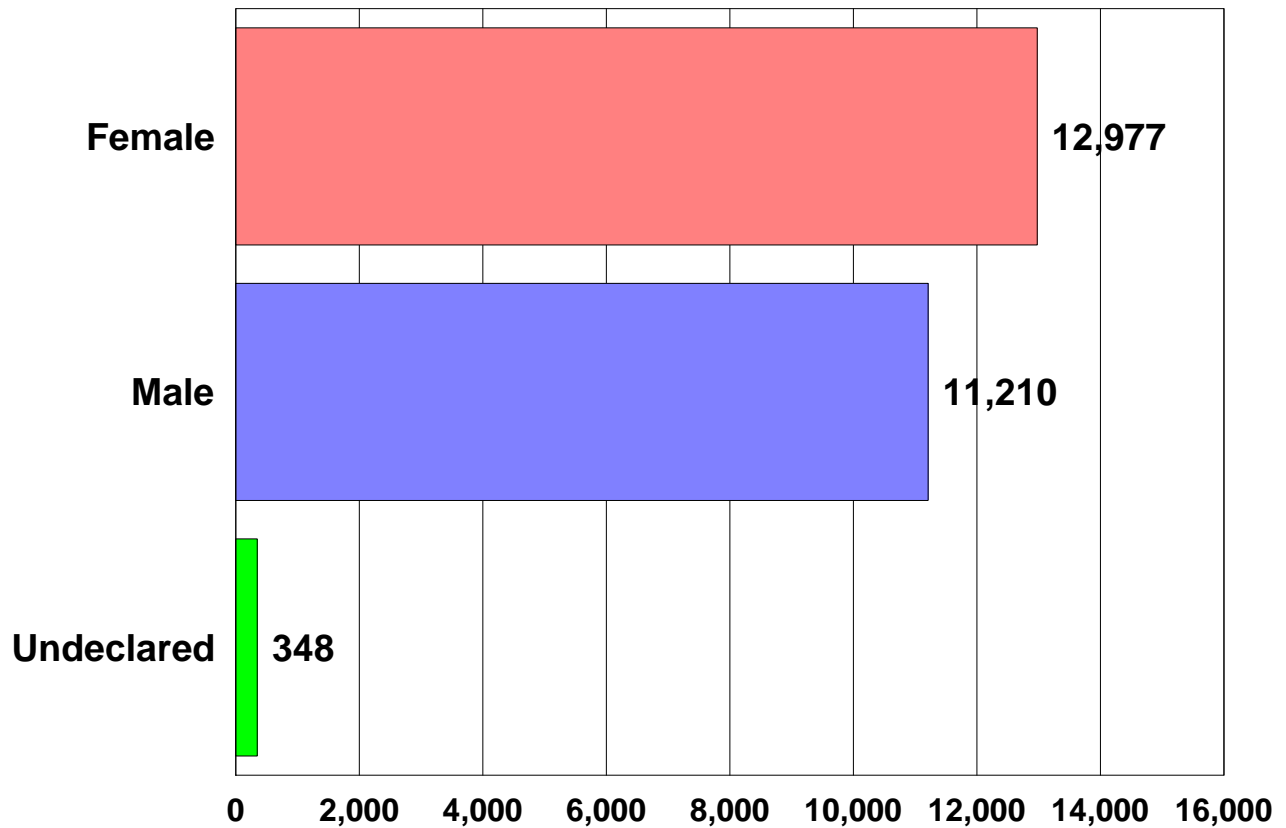

El Camino College

Spring 2001 Demographics

24,535 Total Students

El Camino College

Spring 2001 Enrollment Status

24,535 Total Students

El Camino College

Spring 2001 Age Groups

24,535 Total Students

El Camino College

Spring 2001 Day/Evening Classes

24,535 Total Students

El Camino College

Spring 2001 Academic Level

24,535 Total Students

El Camino College

Spring 2001 Unit Load

24,535 Total Students