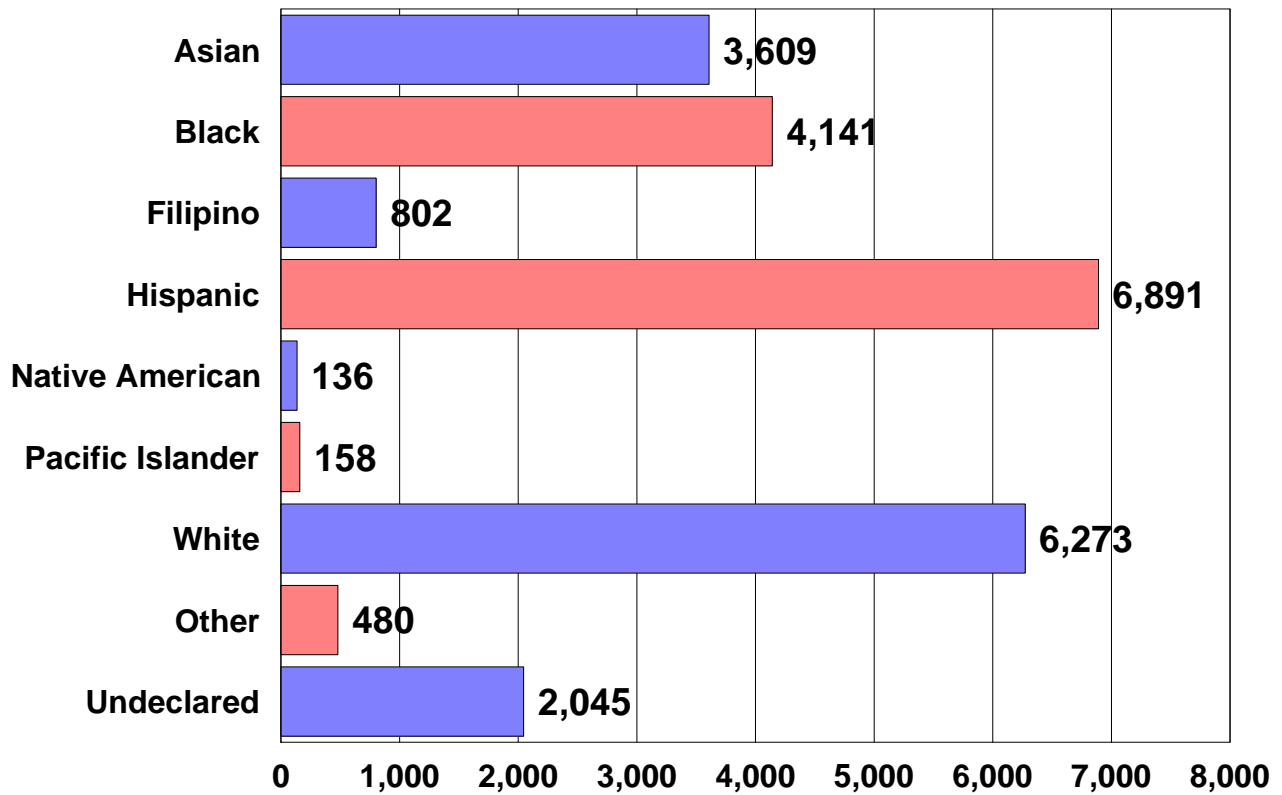

El Camino College

Spring 2001 Demographics

24,535 Total Students

El Camino College

Spring 2001 Enrollment Status

24,535 Total Students

El Camino College

Spring 2001 Age Groups

24,535 Total Students

El Camino College

Spring 2001 Day/Evening Classes

24,535 Total Students

El Camino College

Spring 2001 Academic Level

24,535 Total Students

El Camino College