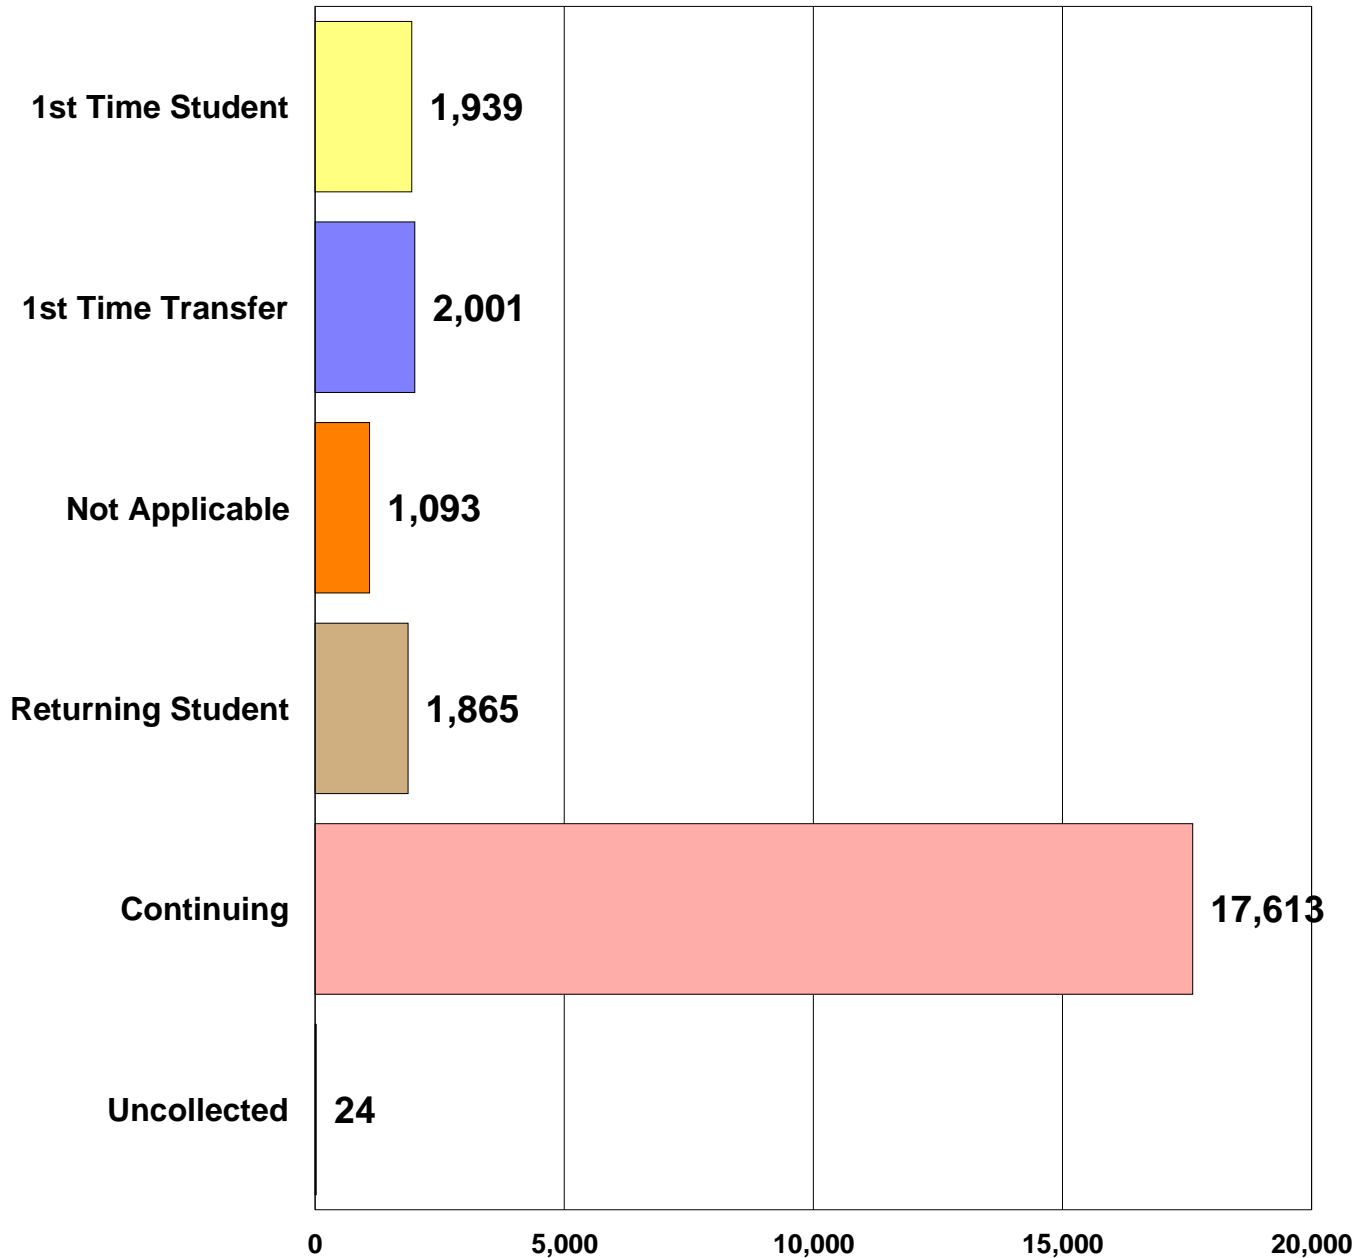

El Camino College

Spring 2001 Demographics

24,535 Total Students

El Camino College

Spring 2001 Enrollment Status

24,535 Total Students

El Camino College

Spring 2001 Age Groups

24,535 Total Students

El Camino College

Spring 2001 Day/Evening Classes

24,535 Total Students

El Camino College

Spring 2001 Academic Level

24,535 Total Students

El Camino College

Spring 2001 Unit Load

24,535 Total Students