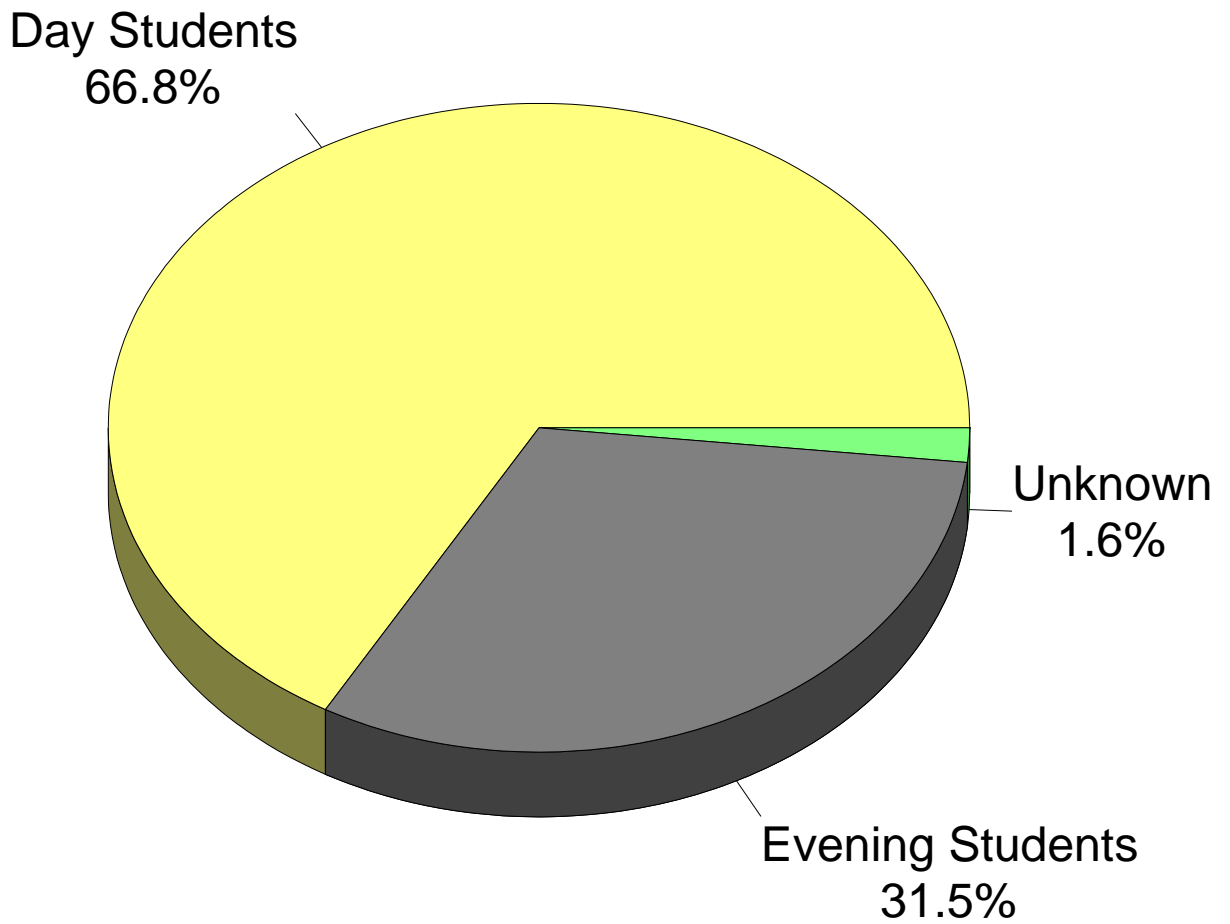

El Camino College

Spring 2001 Demographics

24,535 Total Students

El Camino College

Spring 2001 Enrollment Status

24,535 Total Students

El Camino College

Spring 2001 Age Groups

24,535 Total Students

El Camino College

Spring 2001 Day/Evening Classes

24,535 Total Students

El Camino College

Spring 2001 Academic Level

24,535 Total Students

El Camino College