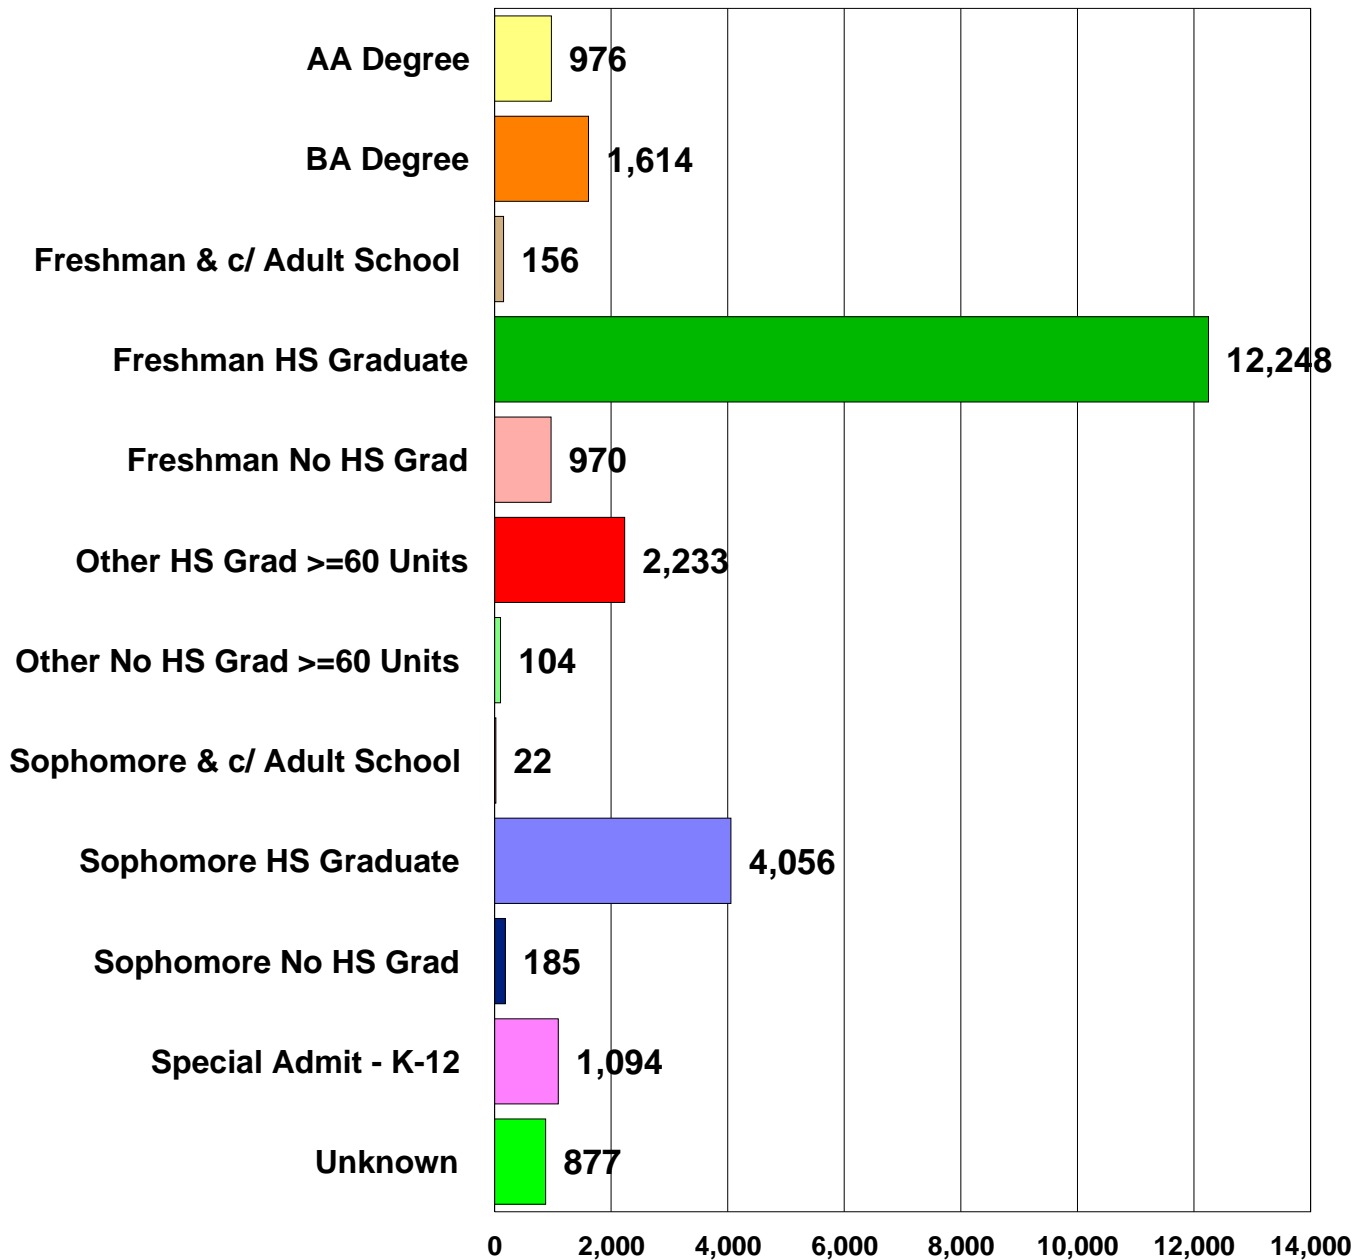

El Camino College

Spring 2001 Demographics

24,535 Total Students

El Camino College

Spring 2001 Enrollment Status

24,535 Total Students

El Camino College

Spring 2001 Age Groups

24,535 Total Students

El Camino College

Spring 2001 Day/Evening Classes

24,535 Total Students

El Camino College

Spring 2001 Academic Level

24,535 Total Students

El Camino College

Spring 2001 Unit Load

24,535 Total Students