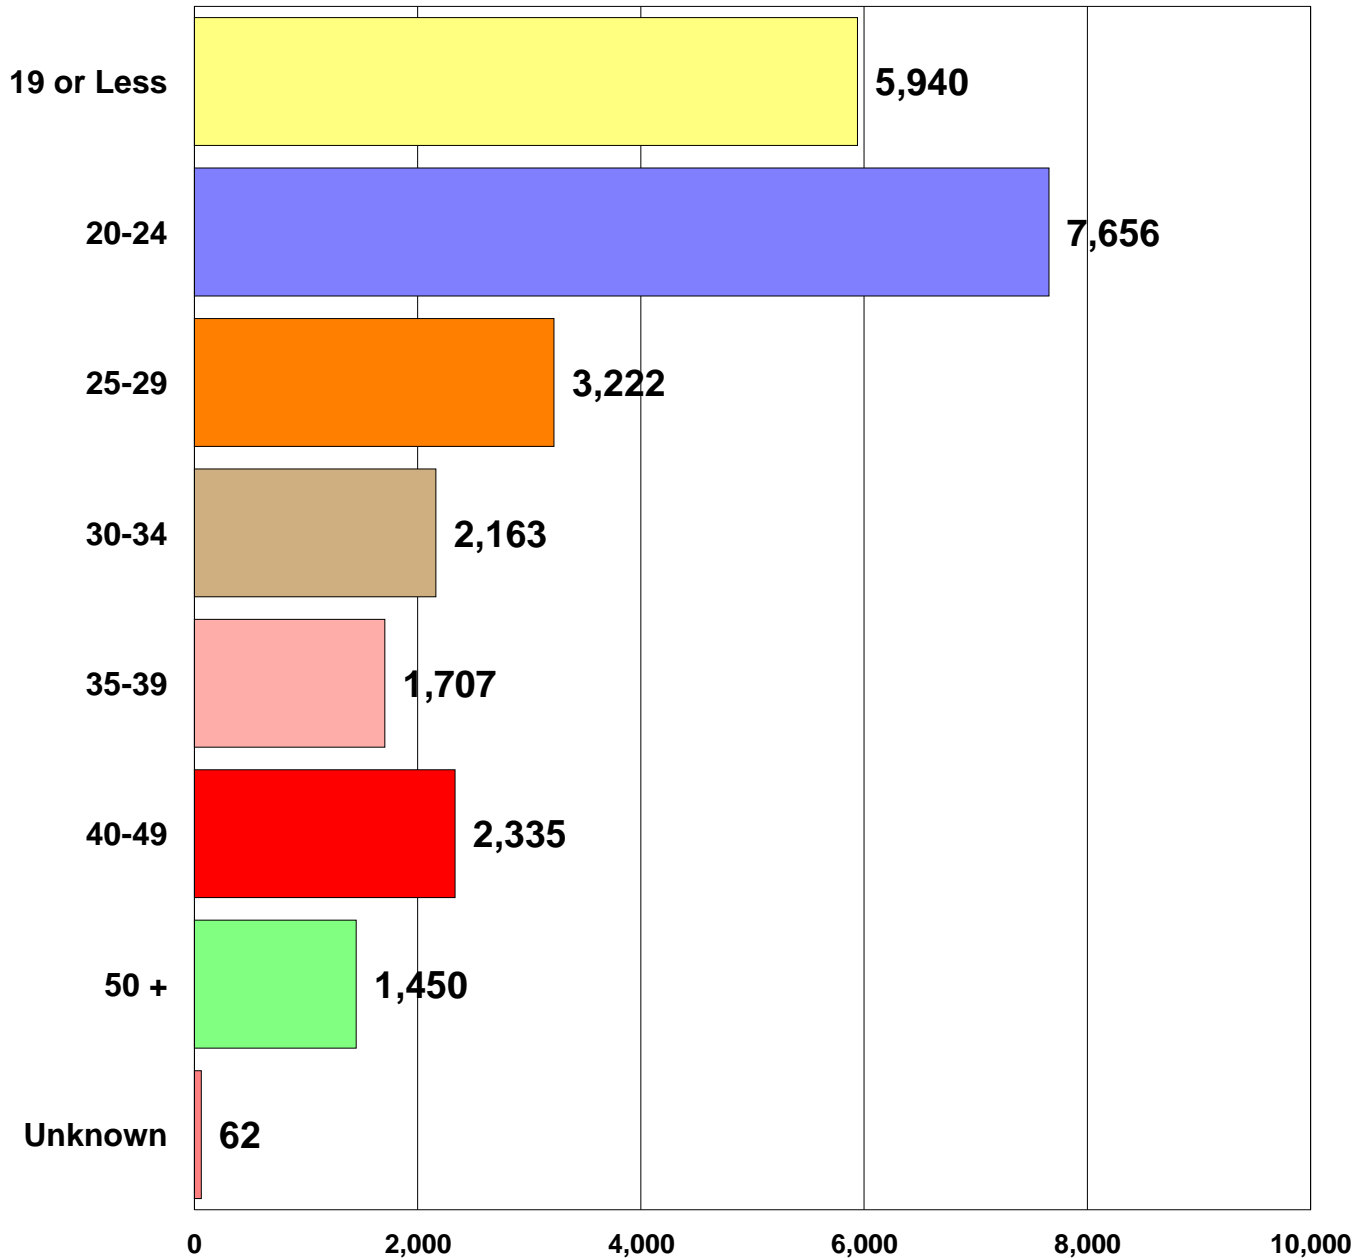

El Camino College

Spring 2001 Demographics

24,535 Total Students

El Camino College

Spring 2001 Enrollment Status

24,535 Total Students

El Camino College

Spring 2001 Age Groups

24,535 Total Students

El Camino College

Spring 2001 Day/Evening Classes

24,535 Total Students

El Camino College

Spring 2001 Academic Level

24,535 Total Students

El Camino College

Spring 2001 Unit Load

24,535 Total Students