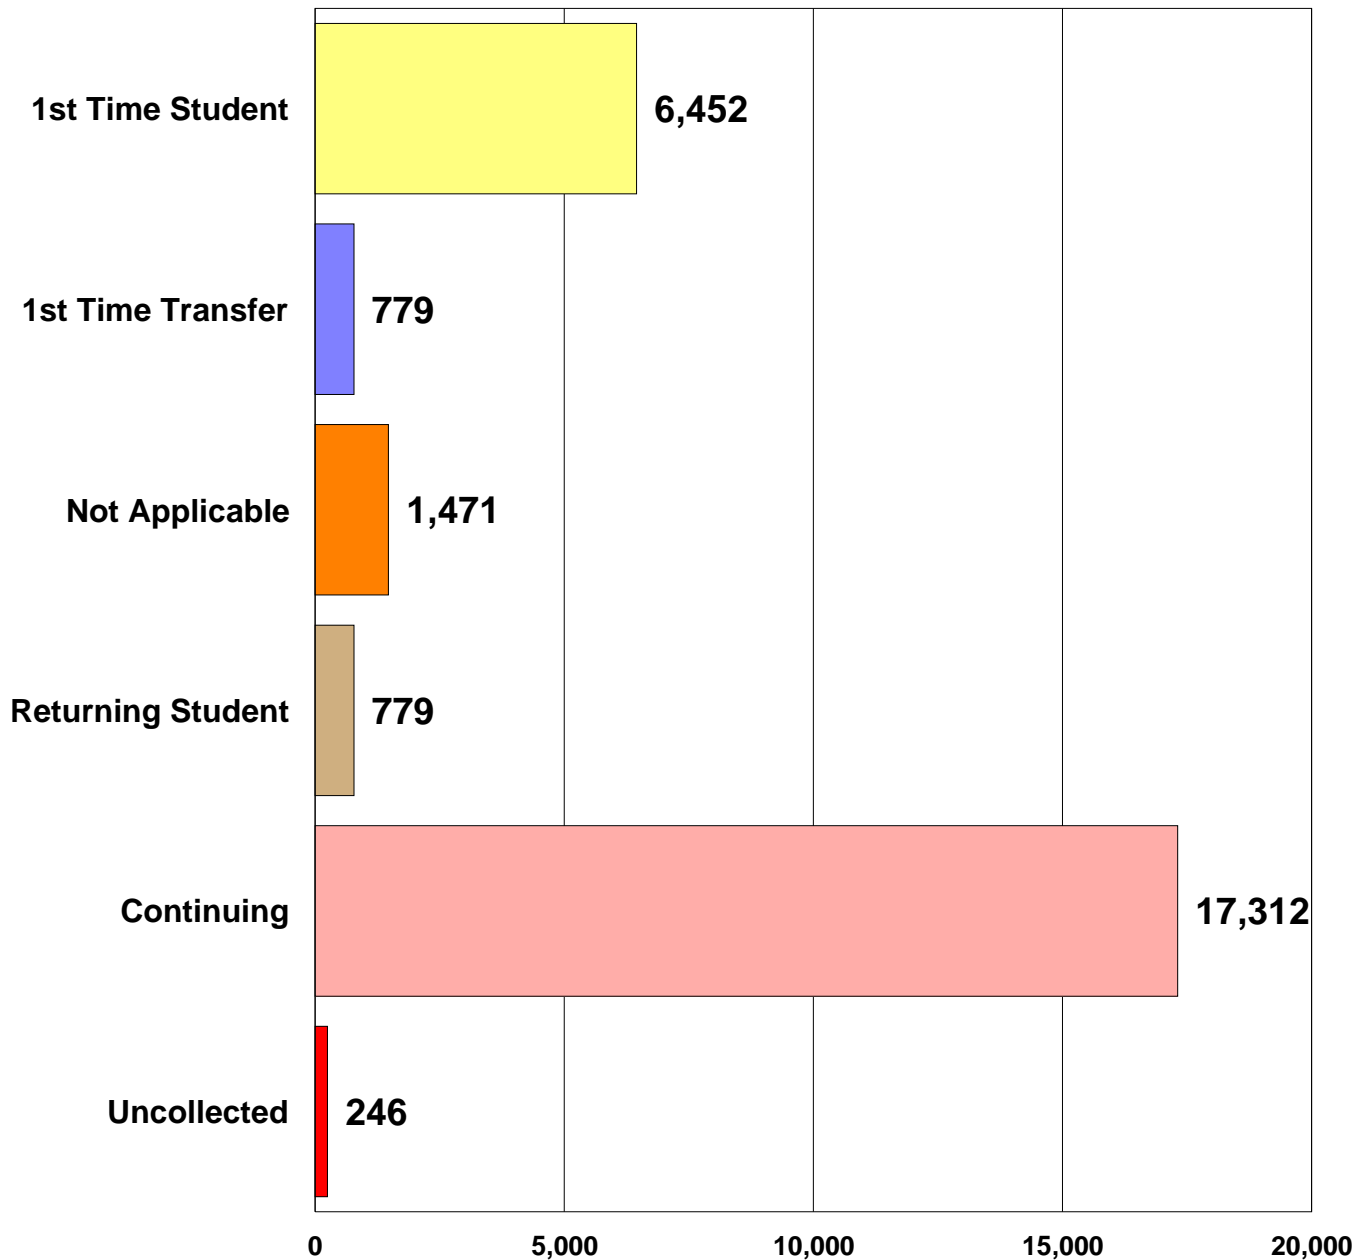

El Camino College

Fall 2003 Demographics

27,039 Total Students

El Camino College

Fall 2003 Enrollment Status

27,039 Total Students

El Camino College

Fall 2003 Age Groups

27,039 Total Students

El Camino College

Fall 2003 Day/Evening Classes

27,039 Total Students

El Camino College

Fall 2003 Academic Level

27,039 Total Students

El Camino College