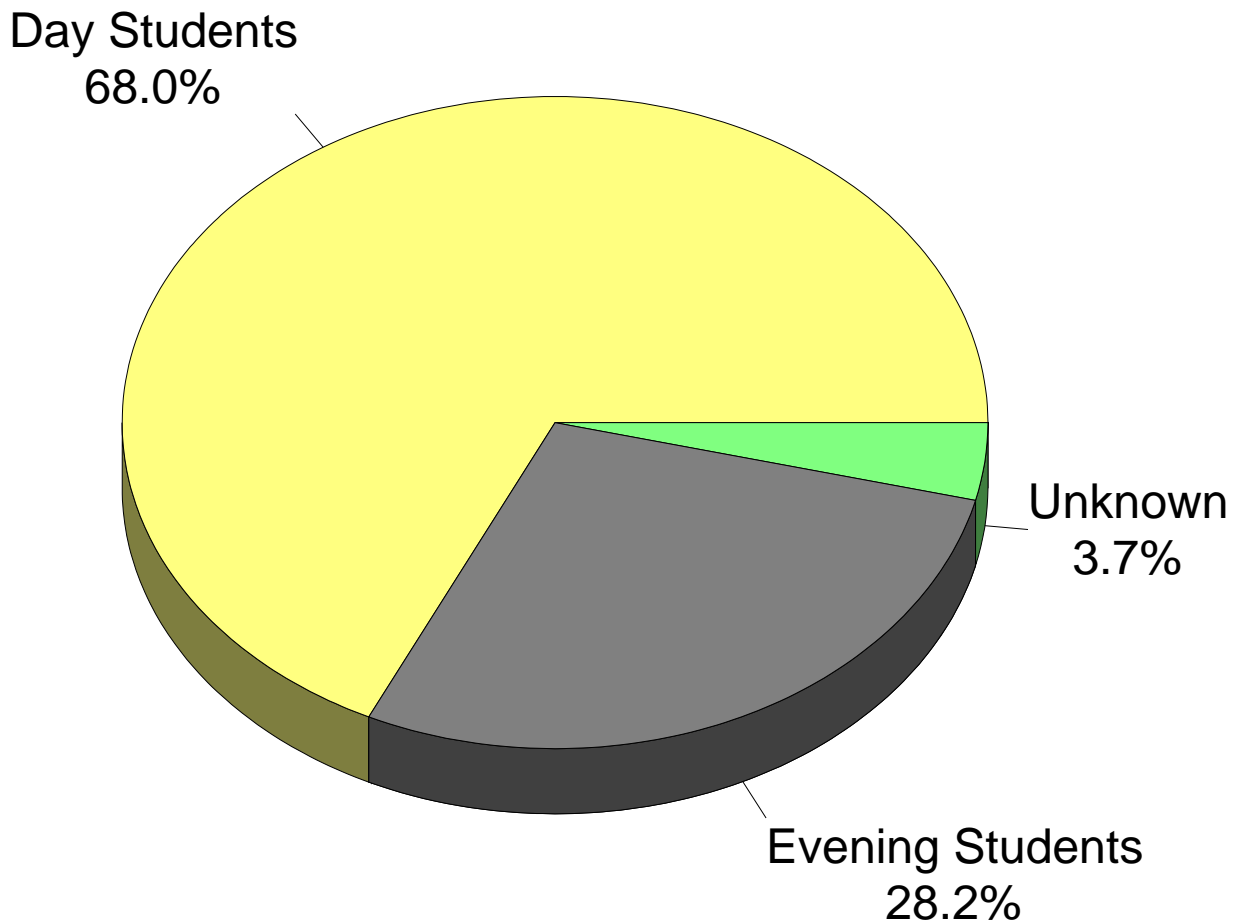

El Camino College

Fall 2003 Demographics

27,039 Total Students

El Camino College

Fall 2003 Enrollment Status

27,039 Total Students

El Camino College

Fall 2003 Age Groups

27,039 Total Students

El Camino College

Fall 2003 Day/Evening Classes

27,039 Total Students

El Camino College

Fall 2003 Academic Level

27,039 Total Students

El Camino College