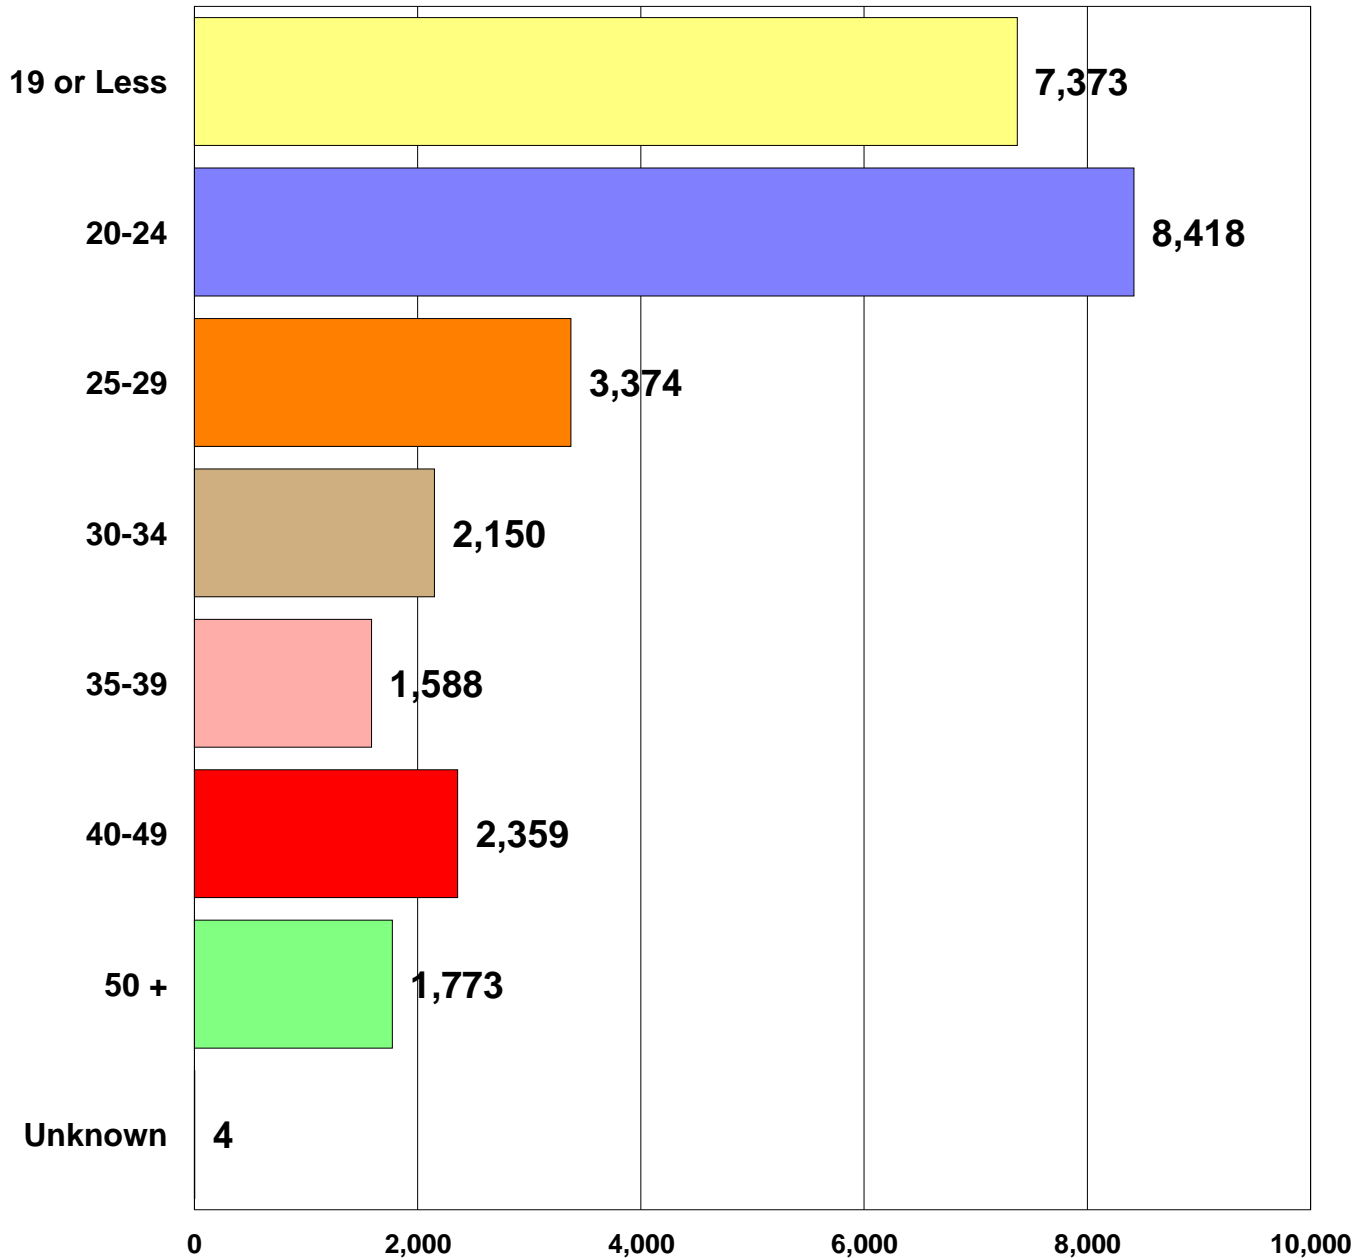

El Camino College

Fall 2003 Demographics

27,039 Total Students

El Camino College

Fall 2003 Enrollment Status

27,039 Total Students

El Camino College

Fall 2003 Age Groups

27,039 Total Students

El Camino College

Fall 2003 Day/Evening Classes

27,039 Total Students

El Camino College

Fall 2003 Academic Level

27,039 Total Students

El Camino College