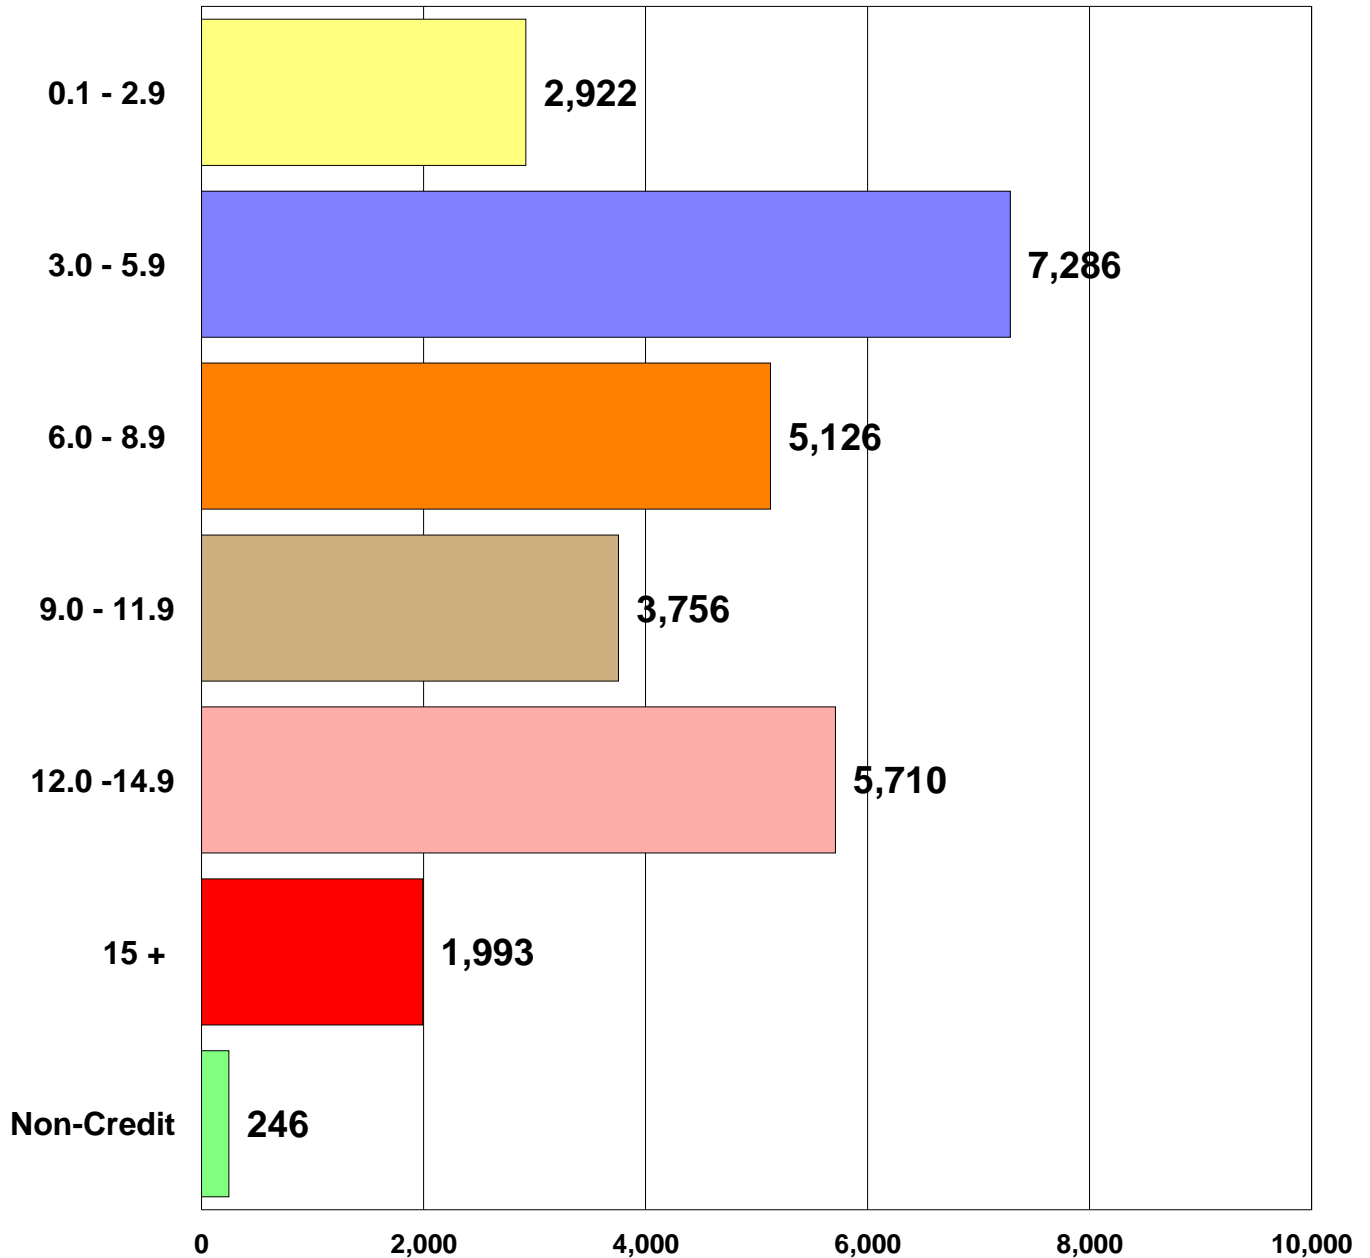

El Camino College

Fall 2003 Unit Load

27,039 Total Students