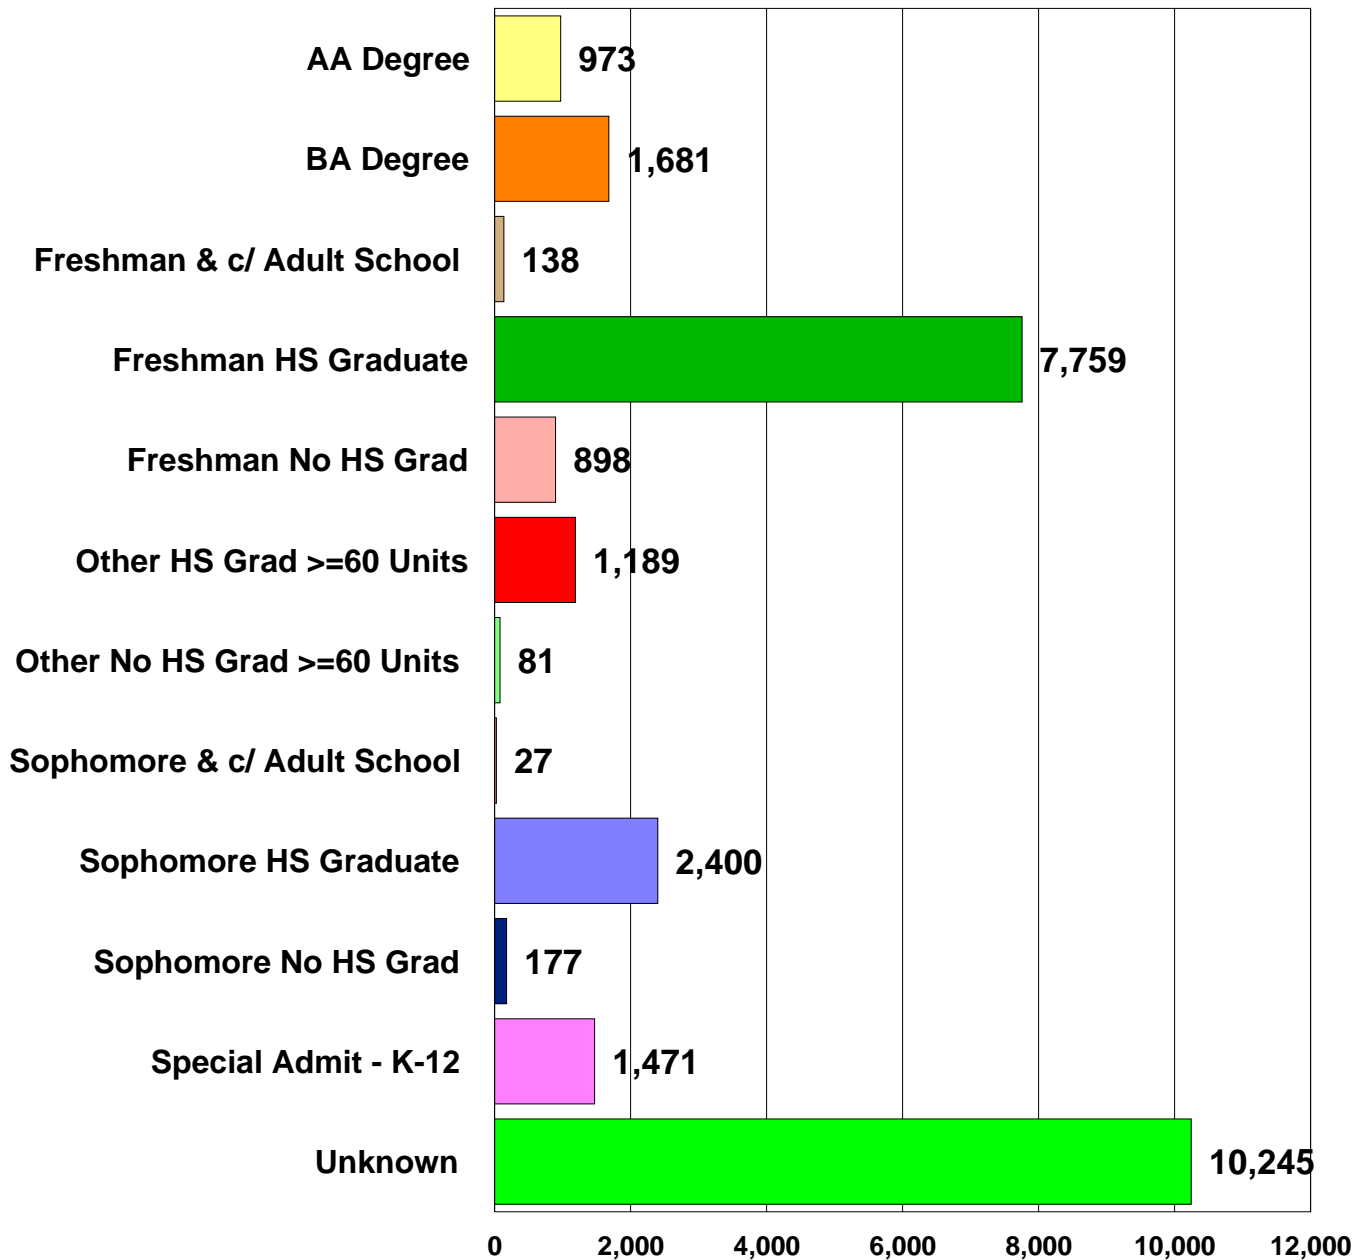

El Camino College

Fall 2003 Demographics

27,039 Total Students

El Camino College

Fall 2003 Enrollment Status

27,039 Total Students

El Camino College

Fall 2003 Age Groups

27,039 Total Students

El Camino College

Fall 2003 Day/Evening Classes

27,039 Total Students

El Camino College

Fall 2003 Academic Level

27,039 Total Students

El Camino College