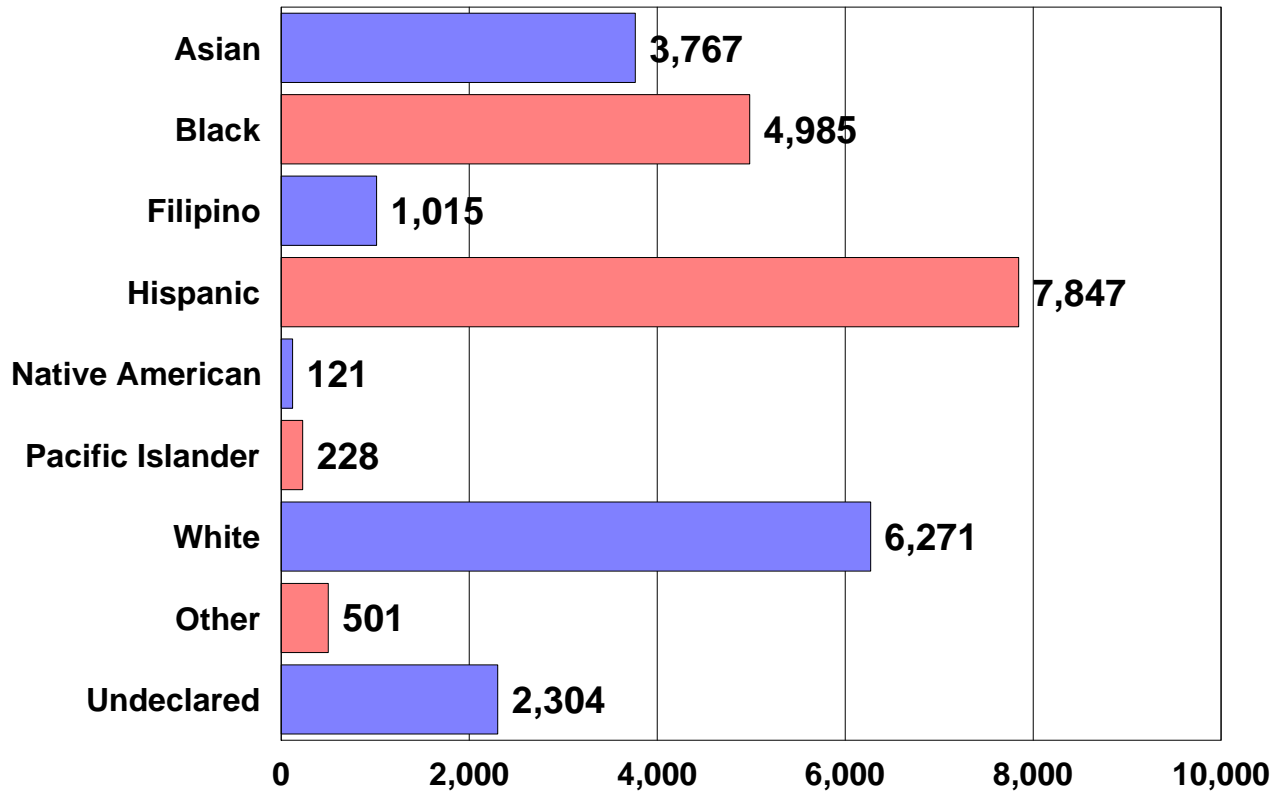

El Camino College

Fall 2003 Demographics

27,039 Total Students

El Camino College

Fall 2003 Enrollment Status

27,039 Total Students

El Camino College

Fall 2003 Age Groups

27,039 Total Students

El Camino College

Fall 2003 Day/Evening Classes

27,039 Total Students

El Camino College

Fall 2003 Academic Level

27,039 Total Students

El Camino College