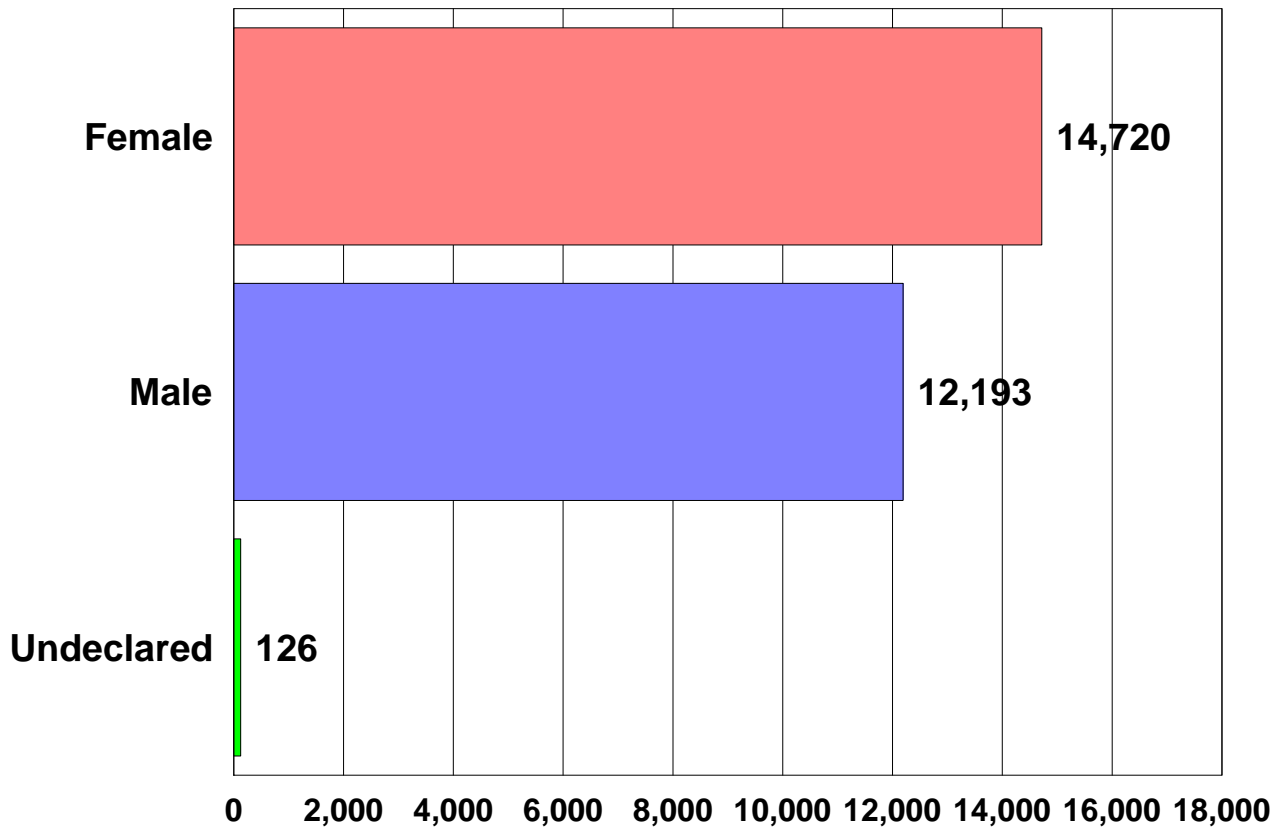

El Camino College

Fall 2003 Demographics

27,039 Total Students

El Camino College

Fall 2003 Enrollment Status

27,039 Total Students

El Camino College

Fall 2003 Age Groups

27,039 Total Students

El Camino College

Fall 2003 Day/Evening Classes

27,039 Total Students

El Camino College

Fall 2003 Academic Level

27,039 Total Students

El Camino College