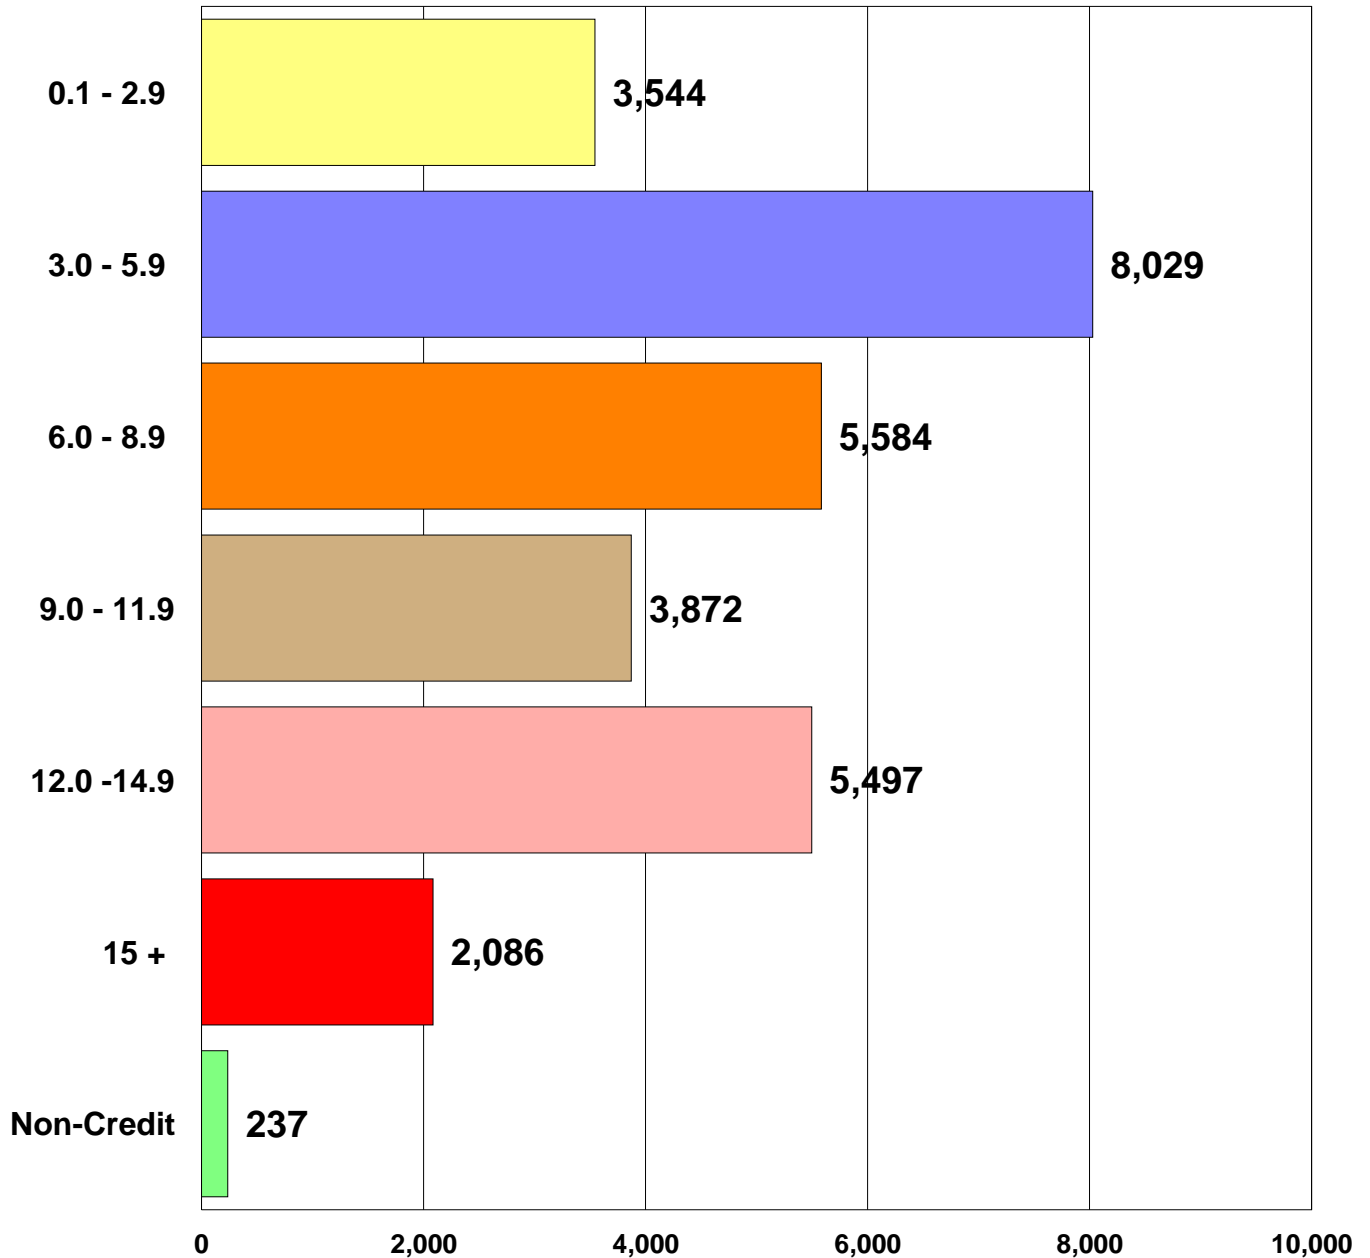

El Camino College

Fall 2002 Demographics

28,849 Total Students

El Camino College

Fall 2002 Enrollment Status

28,849 Total Students

El Camino College

Fall 2002 Age Groups

28,849 Total Students

El Camino College

Fall 2002 Day/Evening Classes

28,849 Total Students

El Camino College

Fall 2002 Academic Level

28,849 Total Students

El Camino College

Fall 2002 Unit Load

28,849 Total Students