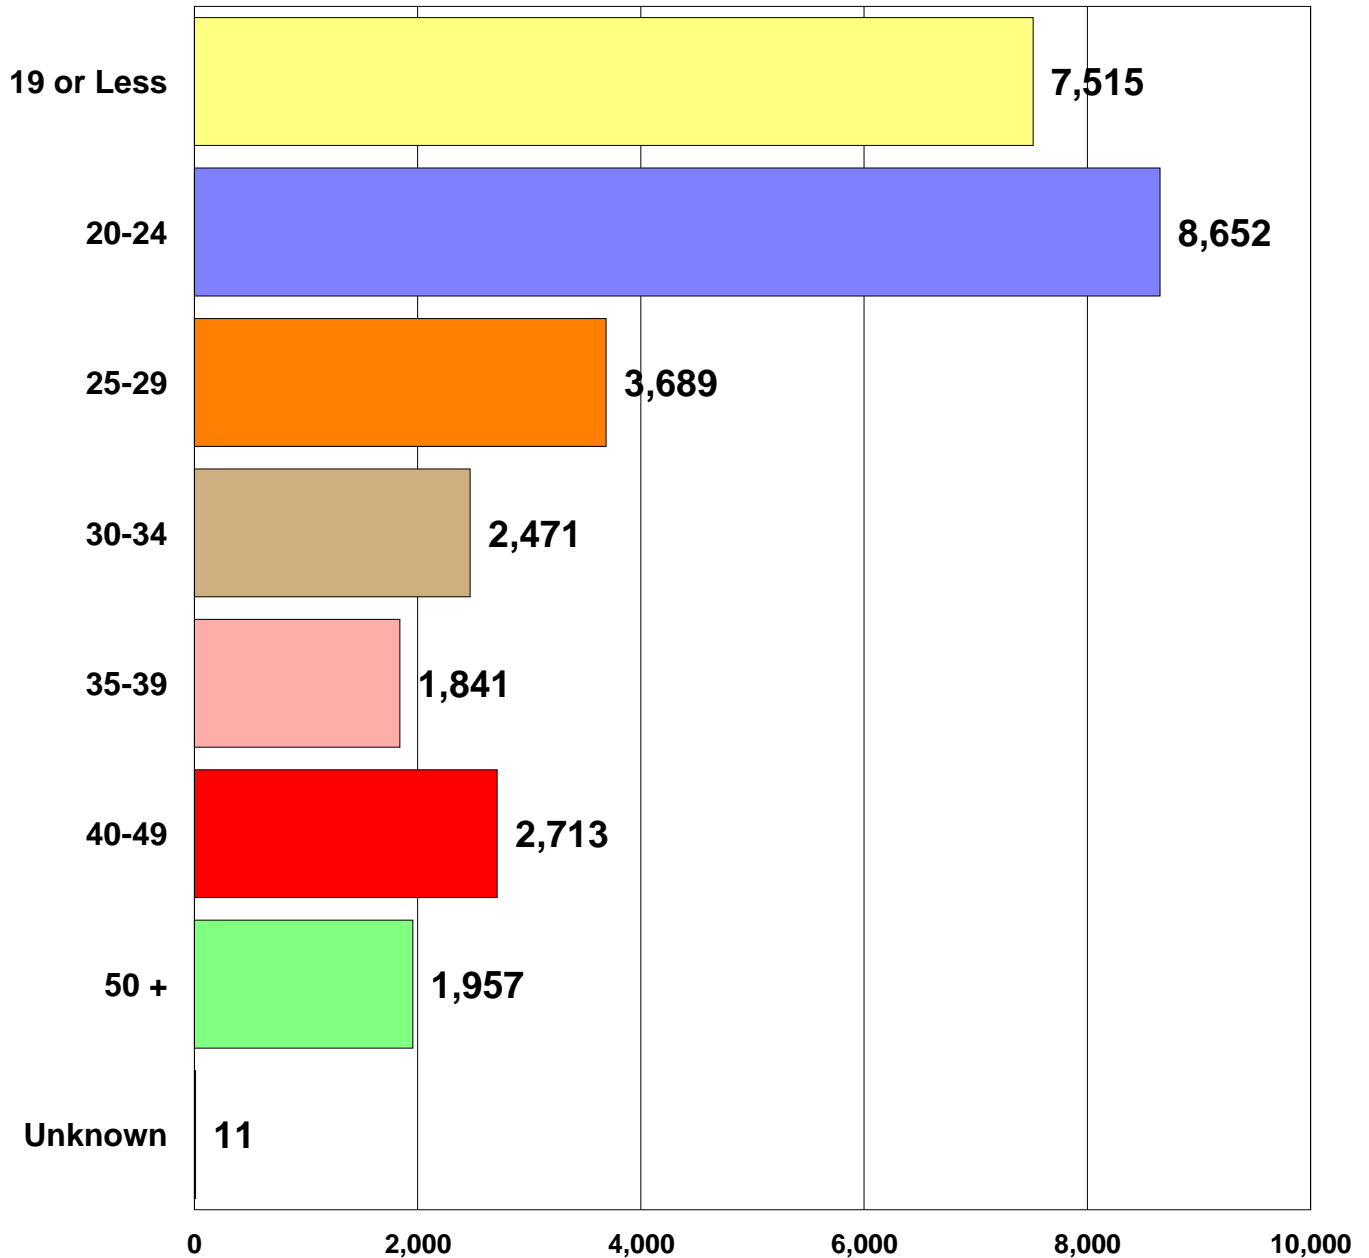

El Camino College

Fall 2002 Demographics

28,849 Total Students

El Camino College

Fall 2002 Enrollment Status

28,849 Total Students

El Camino College

Fall 2002 Age Groups

28,849 Total Students

El Camino College

Fall 2002 Day/Evening Classes

28,849 Total Students

El Camino College

Fall 2002 Academic Level

28,849 Total Students

El Camino College

Fall 2002 Unit Load

28,849 Total Students