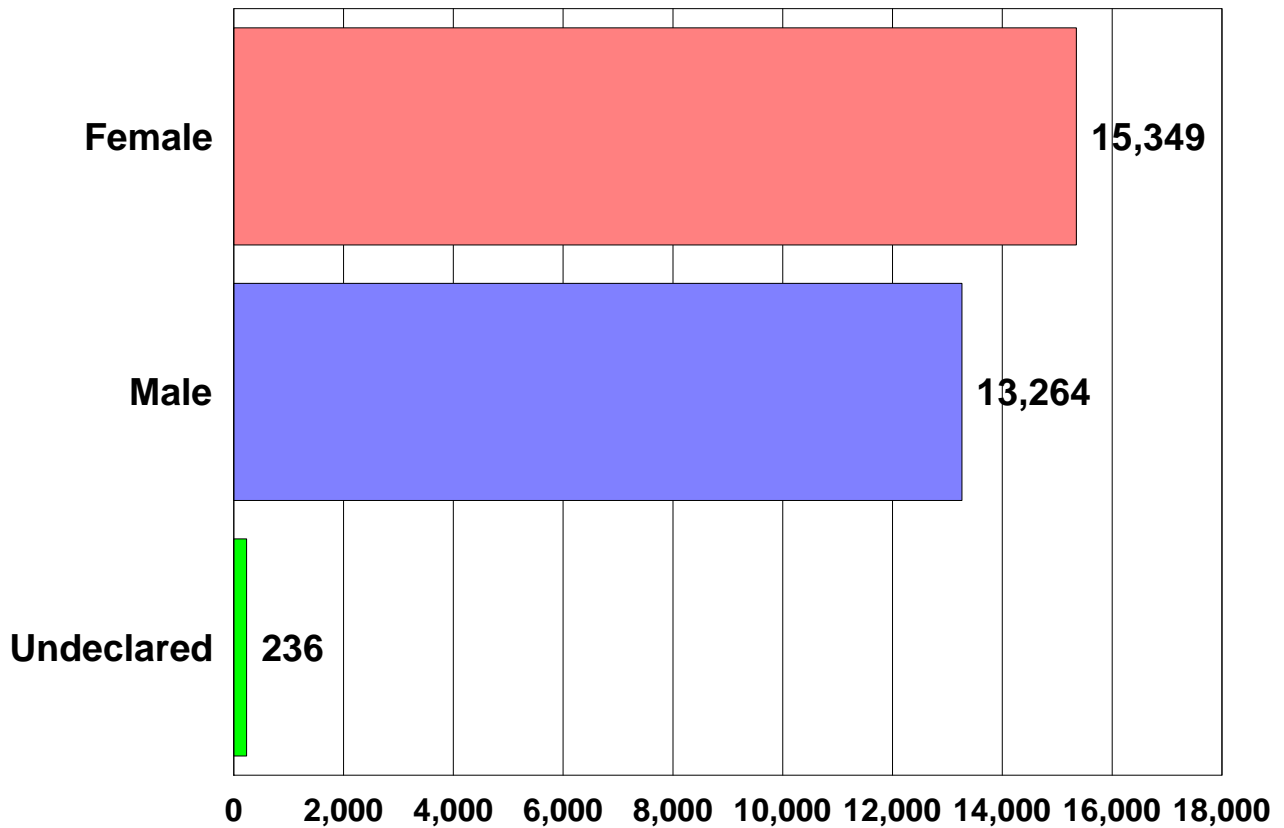

El Camino College

Fall 2002 Demographics

28,849 Total Students

El Camino College

Fall 2002 Enrollment Status

28,849 Total Students

El Camino College

Fall 2002 Age Groups

28,849 Total Students

El Camino College

Fall 2002 Day/Evening Classes

28,849 Total Students

El Camino College

Fall 2002 Academic Level

28,849 Total Students

El Camino College