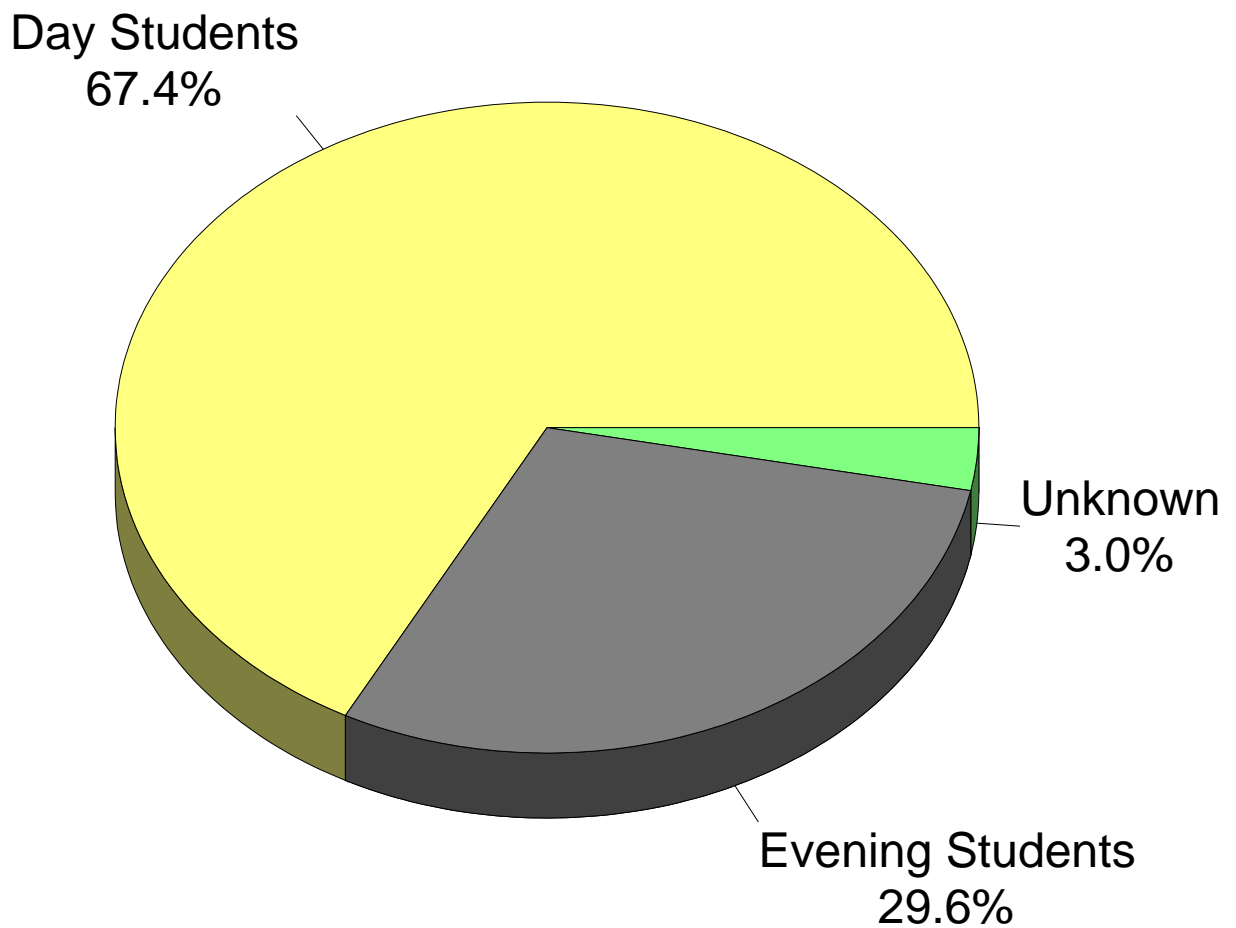

El Camino College

Fall 2002 Demographics

28,849 Total Students

El Camino College

Fall 2002 Enrollment Status

28,849 Total Students

El Camino College

Fall 2002 Age Groups

28,849 Total Students

El Camino College

Fall 2002 Day/Evening Classes

28,849 Total Students

El Camino College

Fall 2002 Academic Level

28,849 Total Students

El Camino College