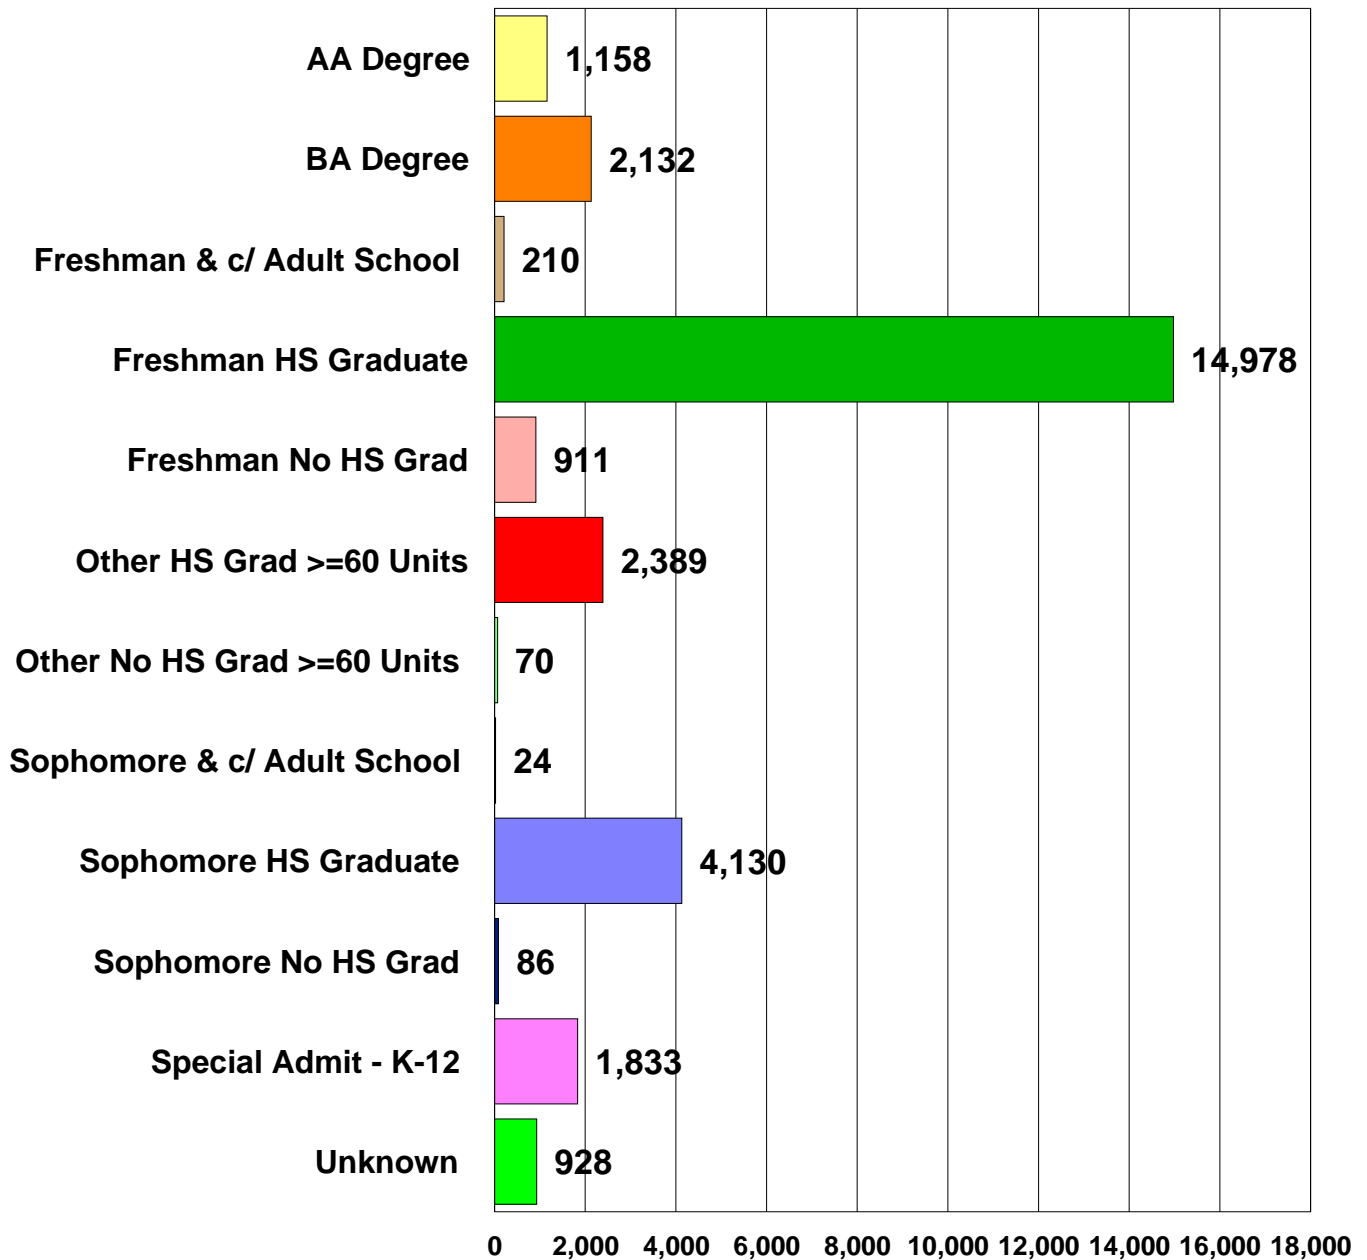

El Camino College

Fall 2002 Demographics

28,849 Total Students

El Camino College

Fall 2002 Enrollment Status

28,849 Total Students

El Camino College

Fall 2002 Age Groups

28,849 Total Students

El Camino College

Fall 2002 Day/Evening Classes

28,849 Total Students

El Camino College

Fall 2002 Academic Level

28,849 Total Students

El Camino College