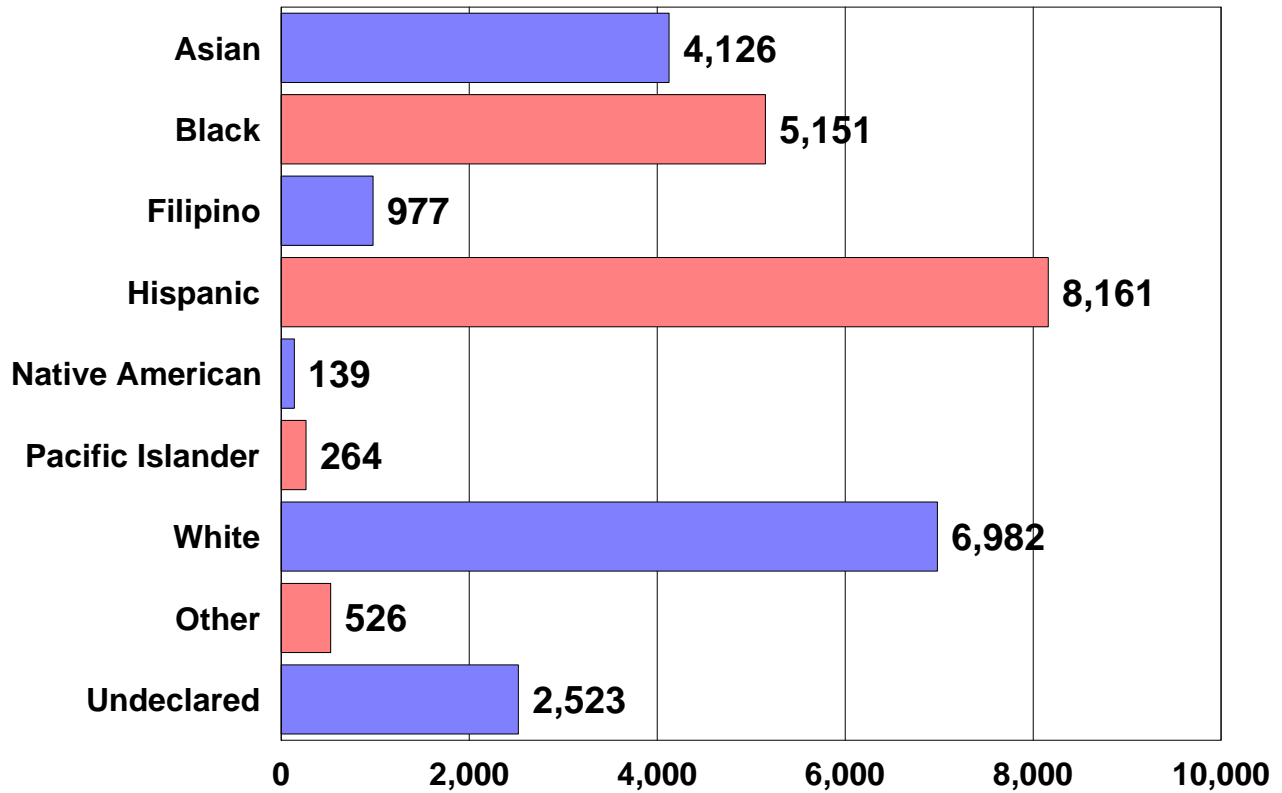

El Camino College

Fall 2002 Demographics

28,849 Total Students

El Camino College

Fall 2002 Enrollment Status

28,849 Total Students

El Camino College

Fall 2002 Age Groups

28,849 Total Students

El Camino College

Fall 2002 Day/Evening Classes

28,849 Total Students

El Camino College

Fall 2002 Academic Level

28,849 Total Students

El Camino College