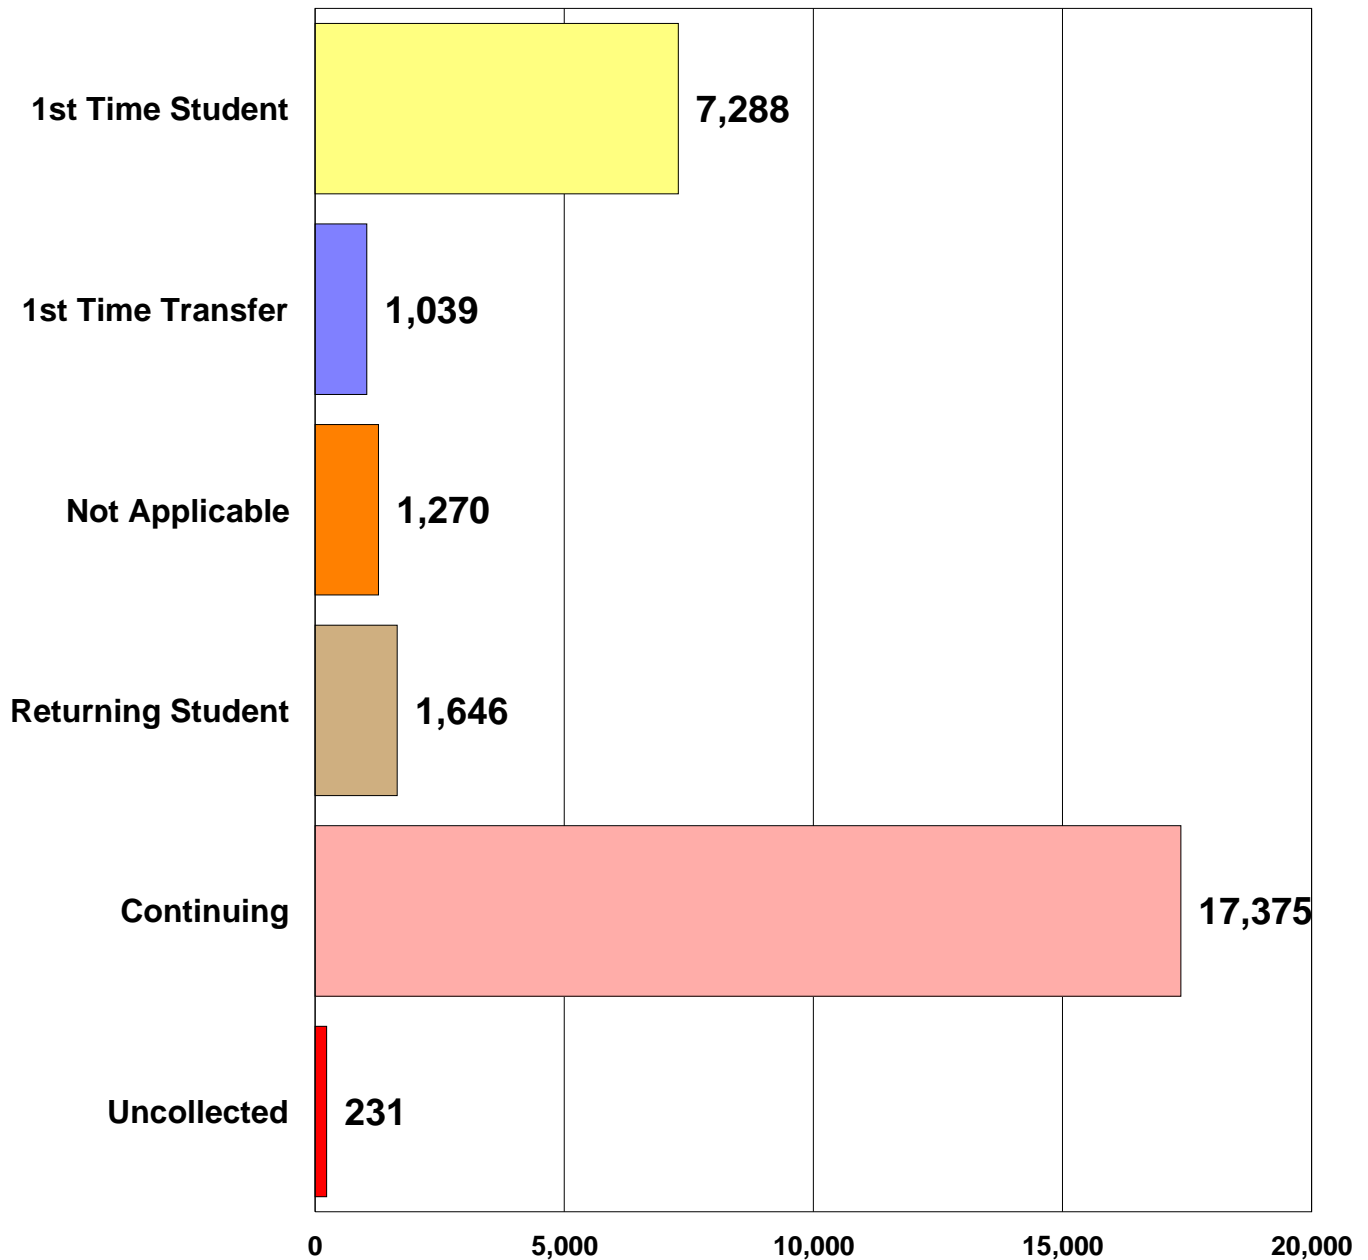

El Camino College

Fall 2002 Demographics

28,849 Total Students

El Camino College

Fall 2002 Enrollment Status

28,849 Total Students

El Camino College

Fall 2002 Age Groups

28,849 Total Students

El Camino College

Fall 2002 Day/Evening Classes

28,849 Total Students

El Camino College

Fall 2002 Academic Level

28,849 Total Students

El Camino College