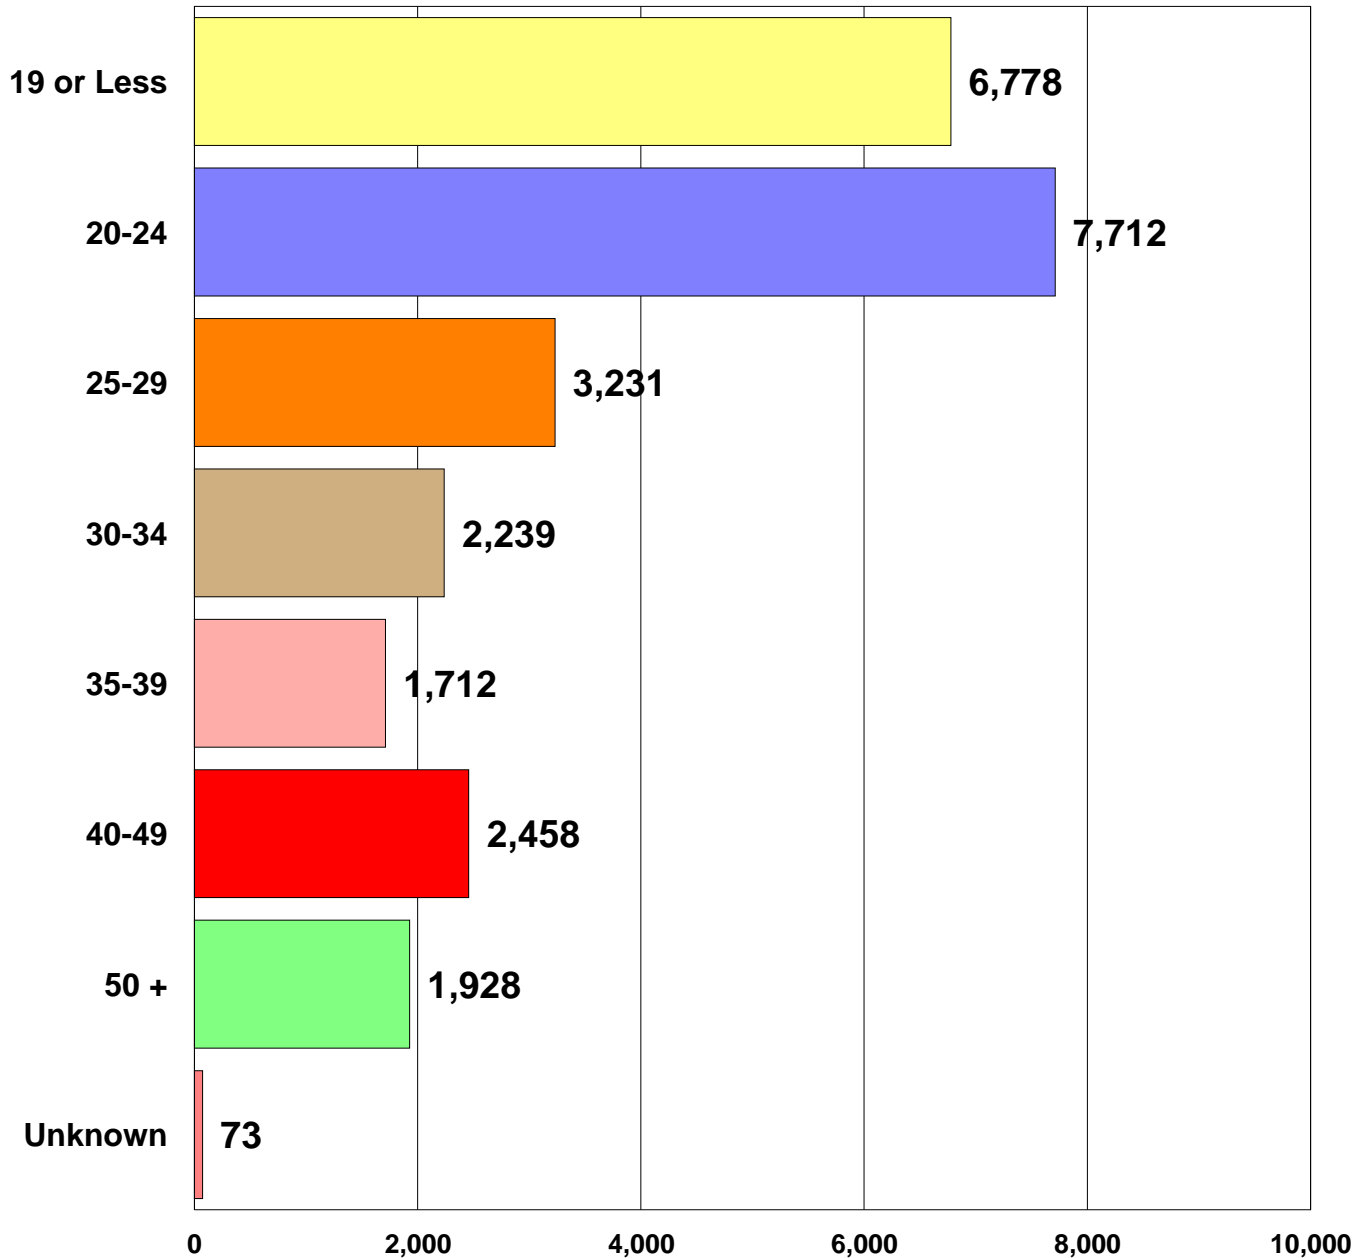

El Camino College

Fall 2001 Age Groups

26,131 Total Students