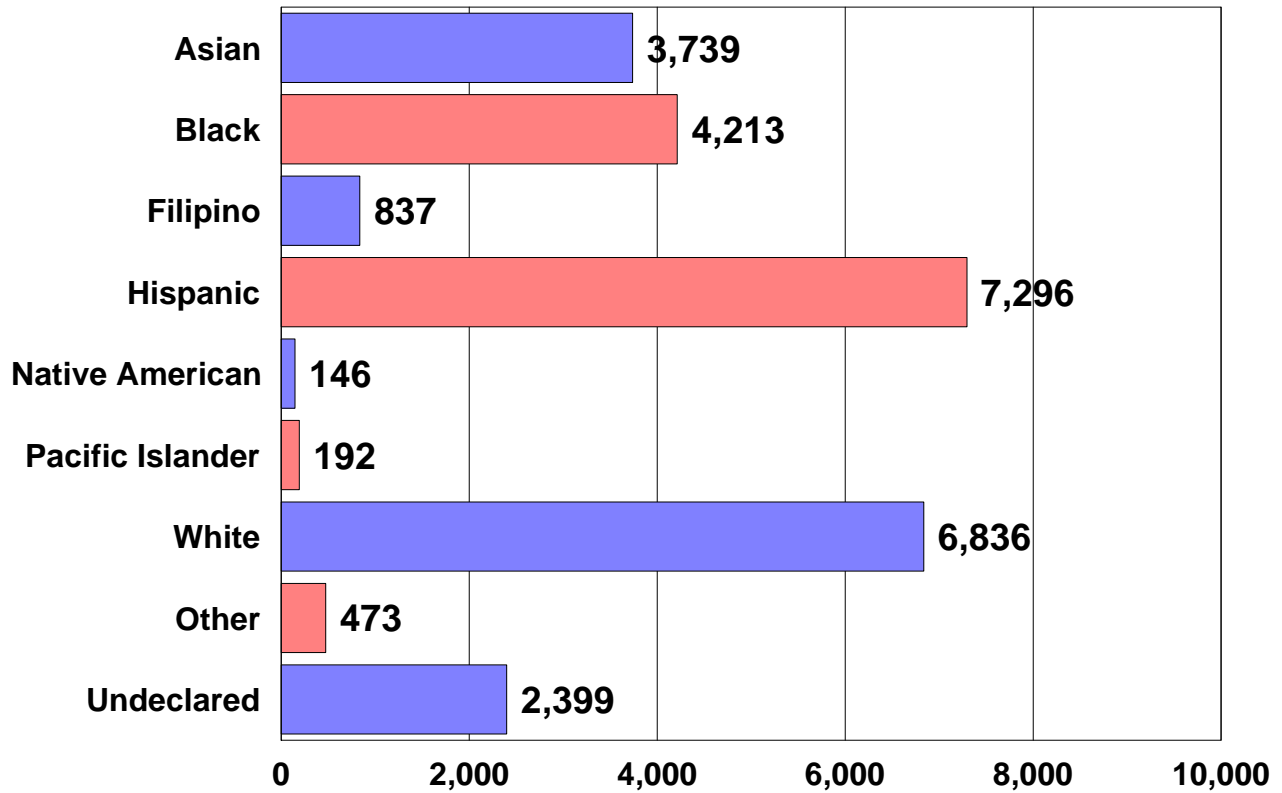

# El Camino College

## Fall 2001 Demographics

26,131 Total Students