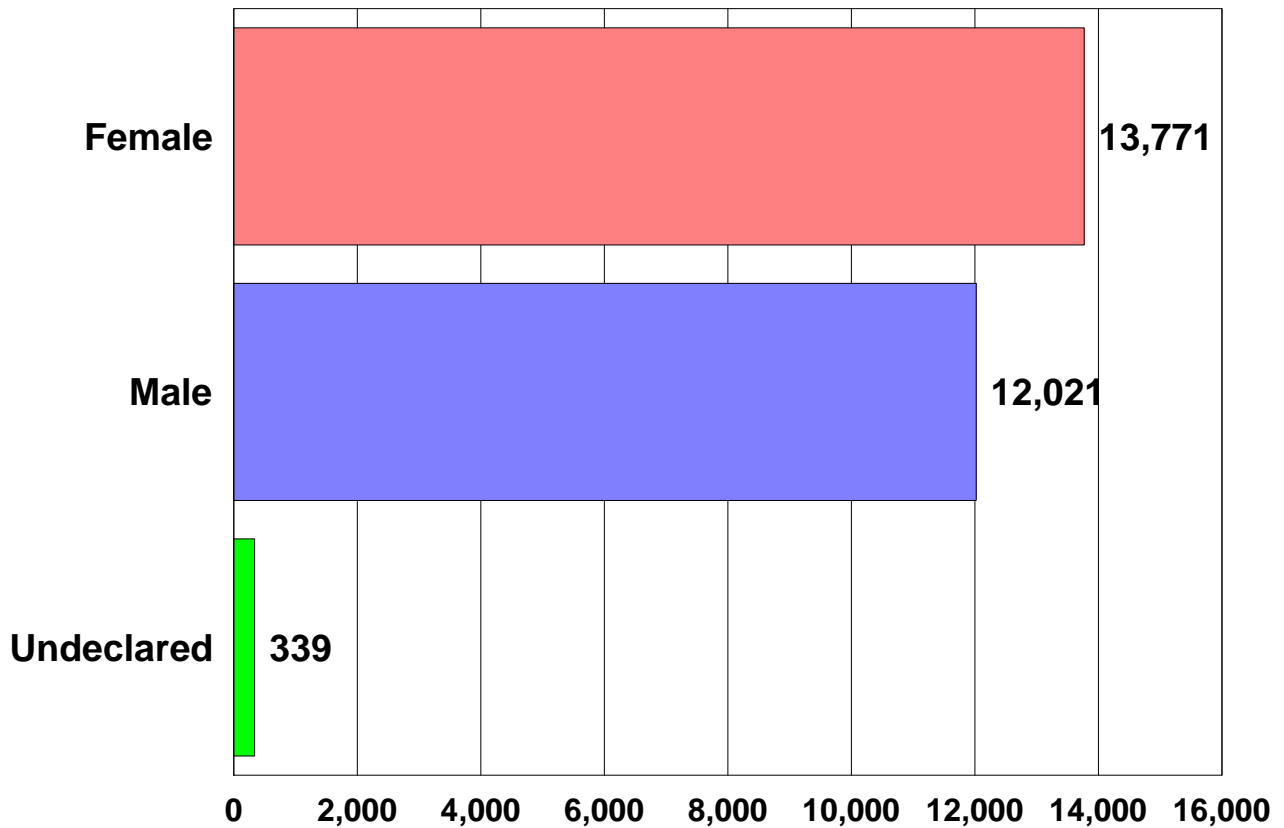

# El Camino College

## Fall 2001 Demographics

26,131 Total Students