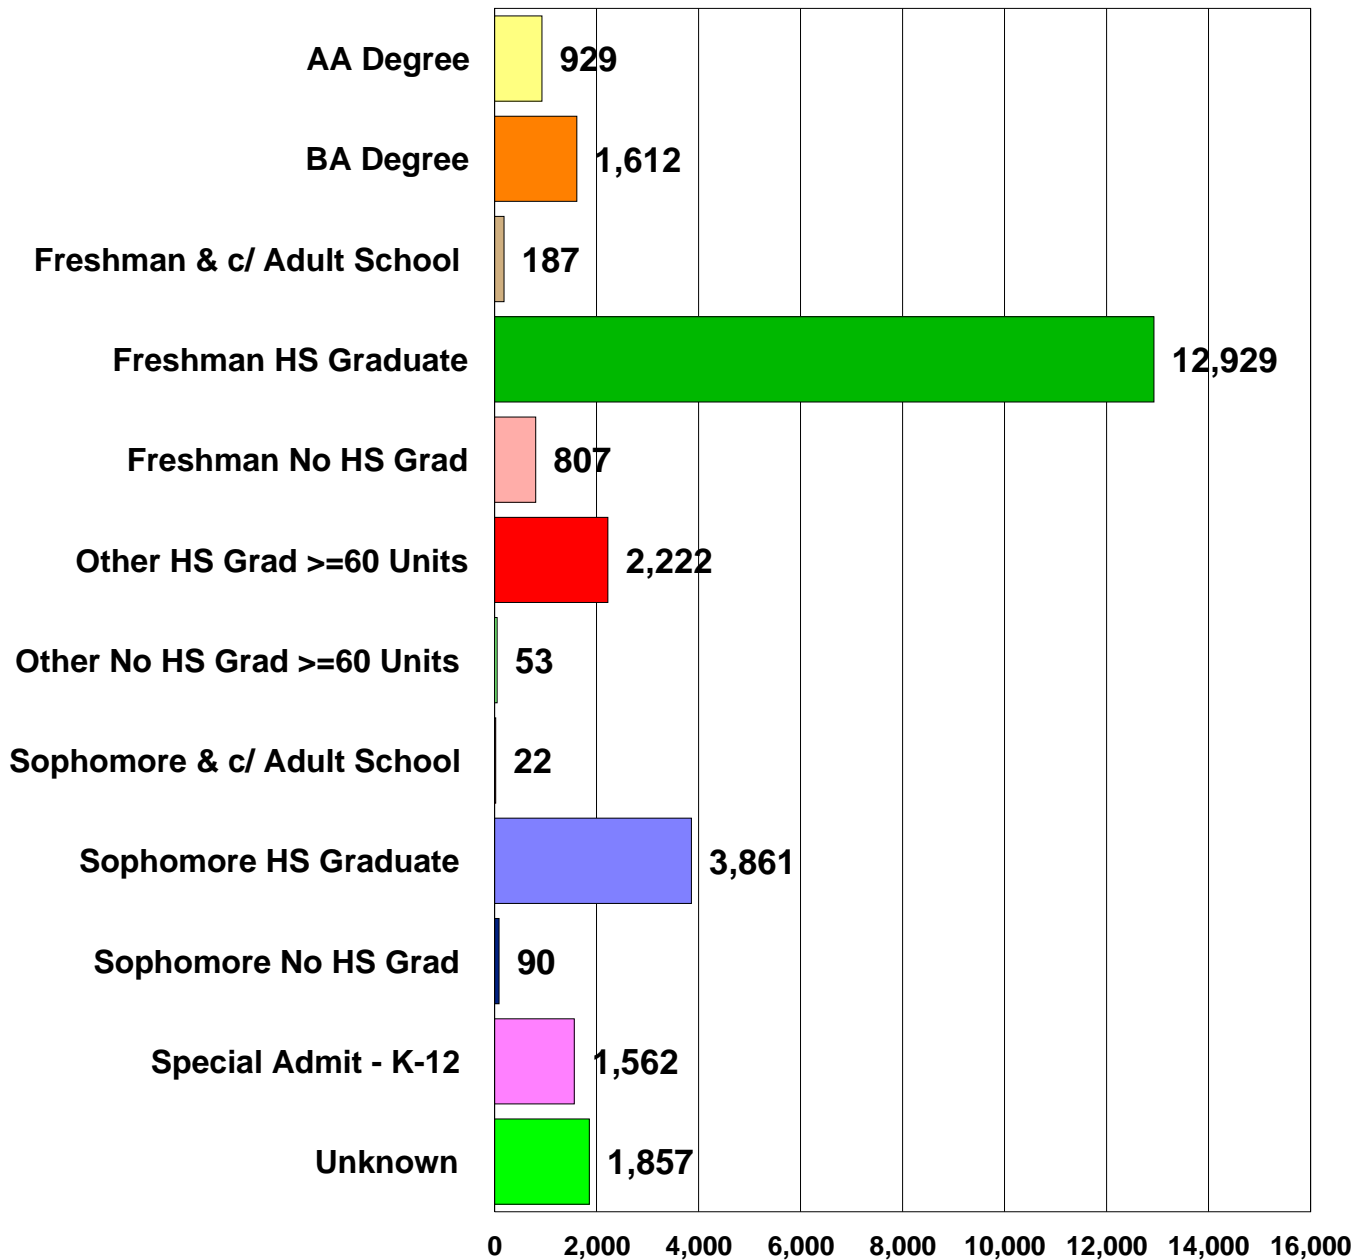

El Camino College

Fall 2001 Academic Level

26,131 Total Students