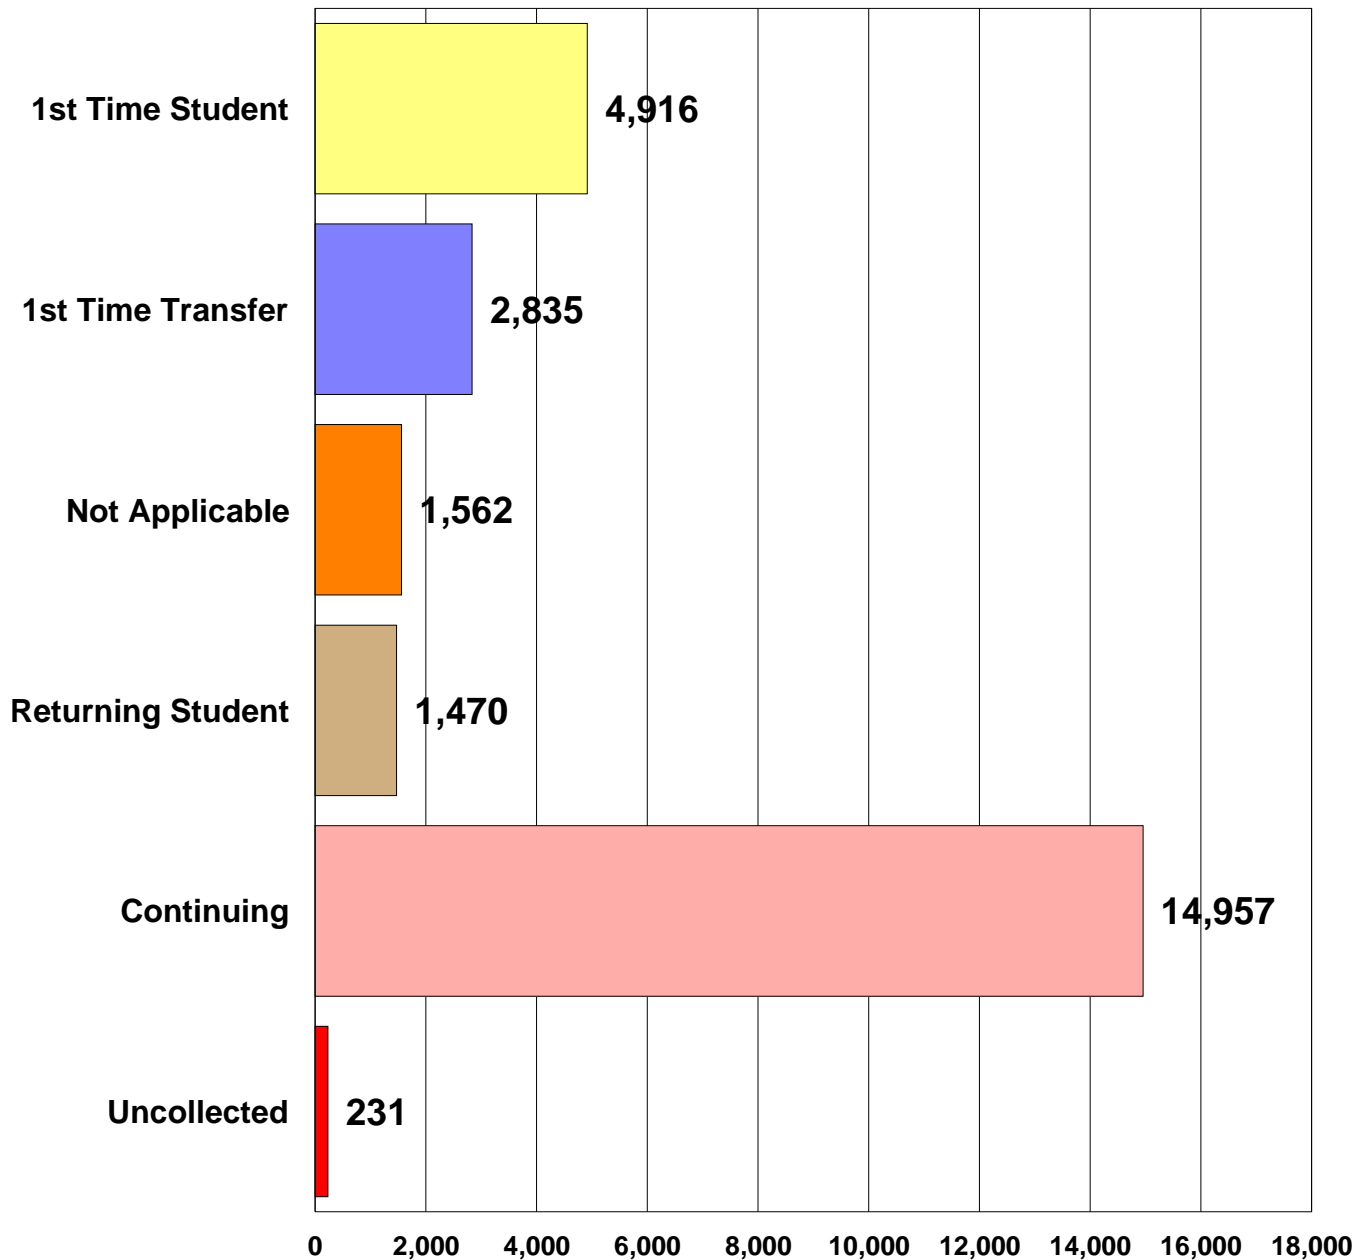

El Camino College

Fall 2001 Enrollment Status

26,131 Total Students