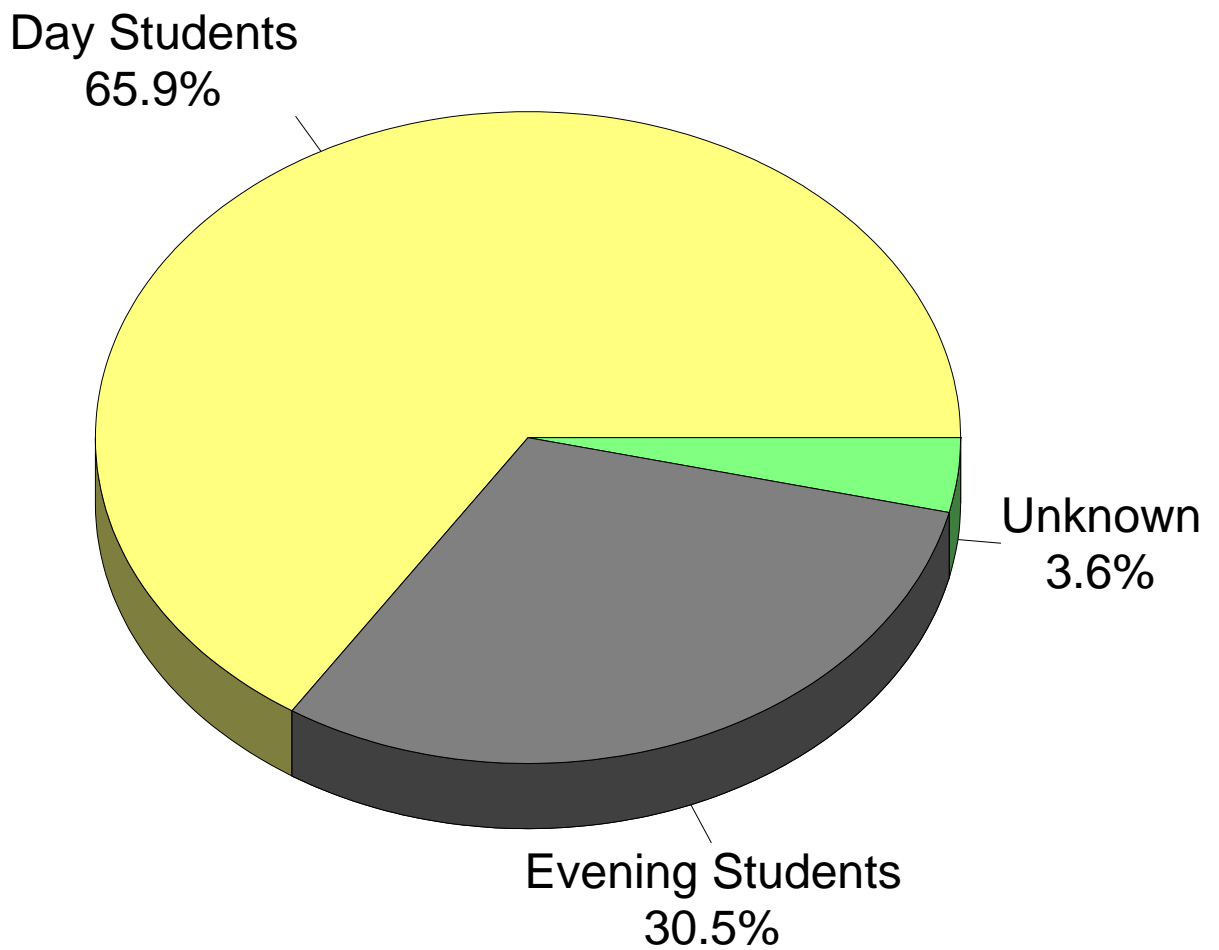

El Camino College

Fall 2000 Demographics

26,062 Total Students

El Camino College

Fall 2000 Enrollment Status

26,062 Total Students

El Camino College

Fall 2000 Age Groups

26,062 Total Students

El Camino College

Fall 2000 Day/Evening Classes

26,062 Total Students

El Camino College

Fall 2000 Academic Level

26,062 Total Students

El Camino College