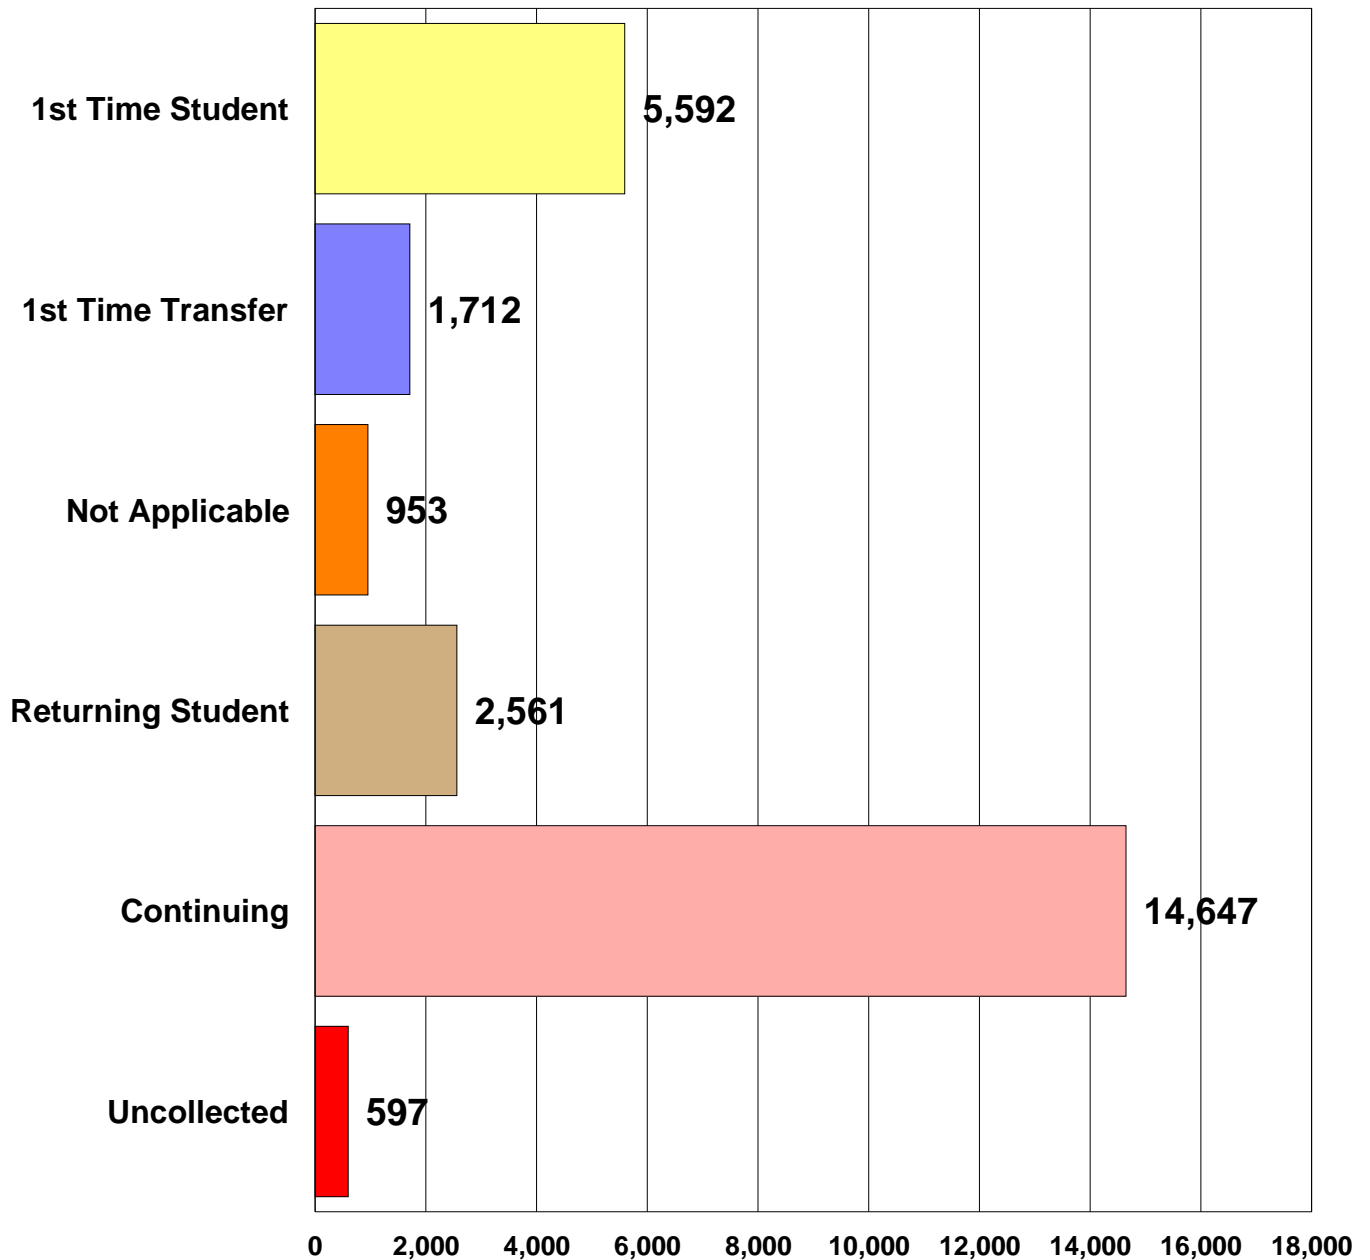

El Camino College

Fall 2000 Demographics

26,062 Total Students

El Camino College

Fall 2000 Enrollment Status

26,062 Total Students

El Camino College

Fall 2000 Age Groups

26,062 Total Students

El Camino College

Fall 2000 Day/Evening Classes

26,062 Total Students

El Camino College

Fall 2000 Academic Level

26,062 Total Students

El Camino College

Fall 2000 Unit Load

26,062 Total Students