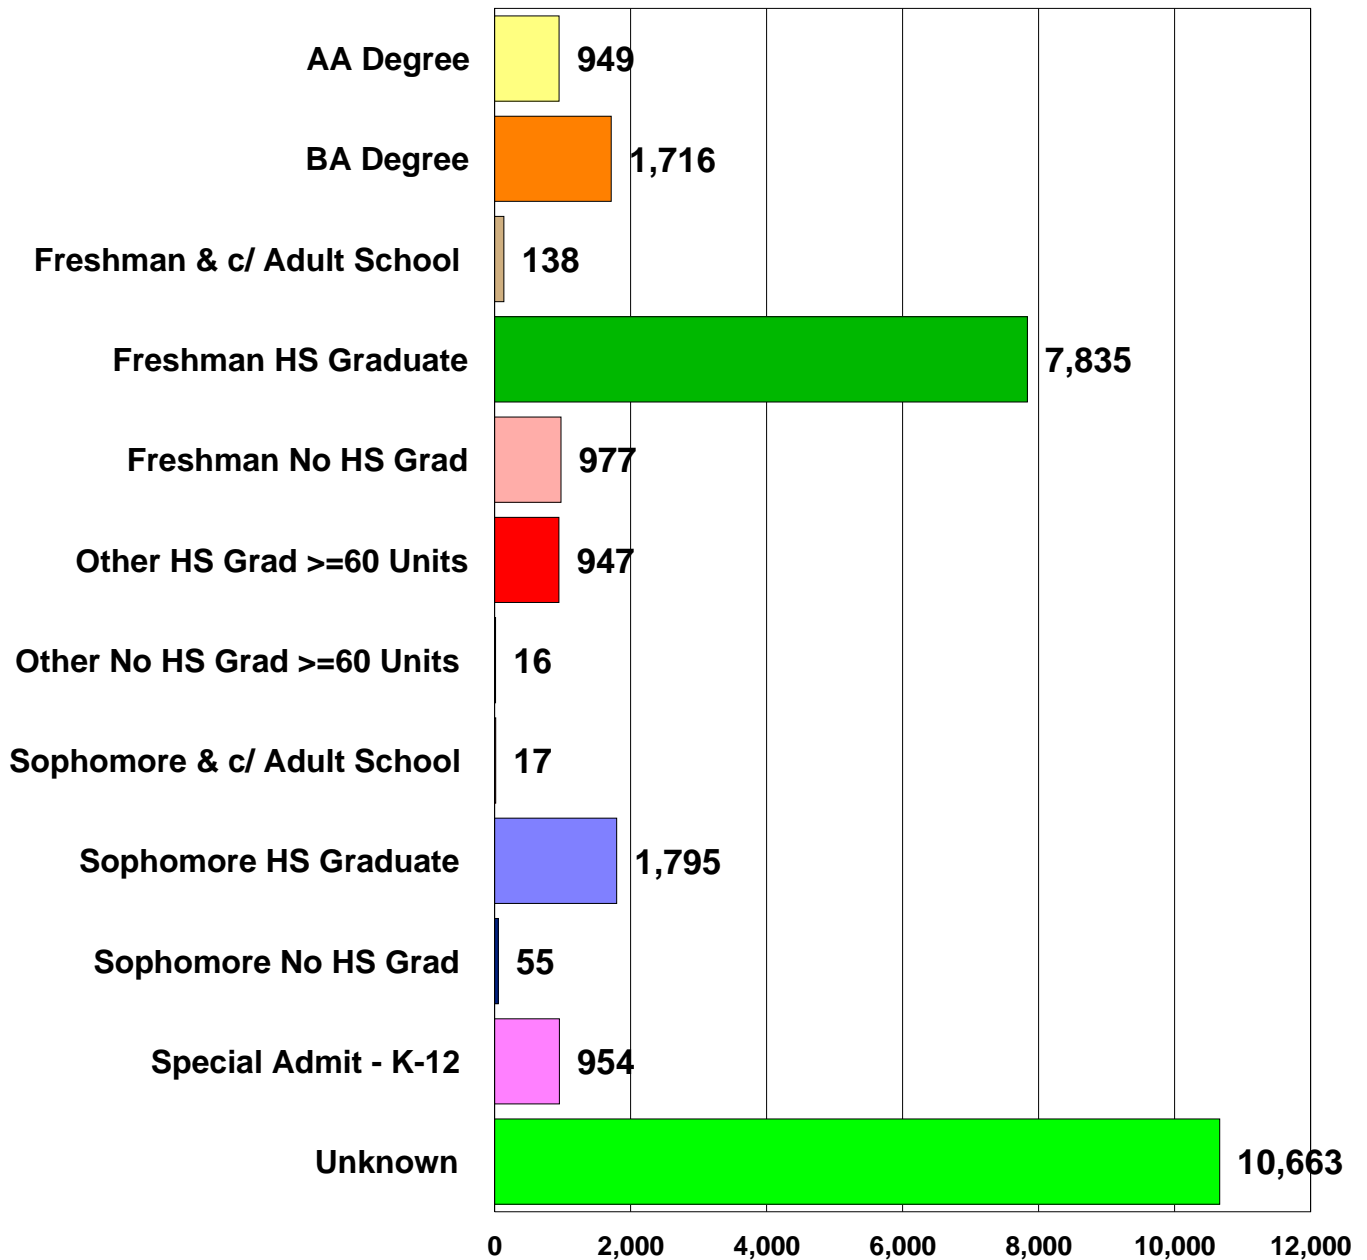

El Camino College

Fall 2000 Demographics

26,062 Total Students

El Camino College

Fall 2000 Enrollment Status

26,062 Total Students

El Camino College

Fall 2000 Age Groups

26,062 Total Students

El Camino College

Fall 2000 Day/Evening Classes

26,062 Total Students

El Camino College

Fall 2000 Academic Level

26,062 Total Students

El Camino College

Fall 2000 Unit Load

26,062 Total Students