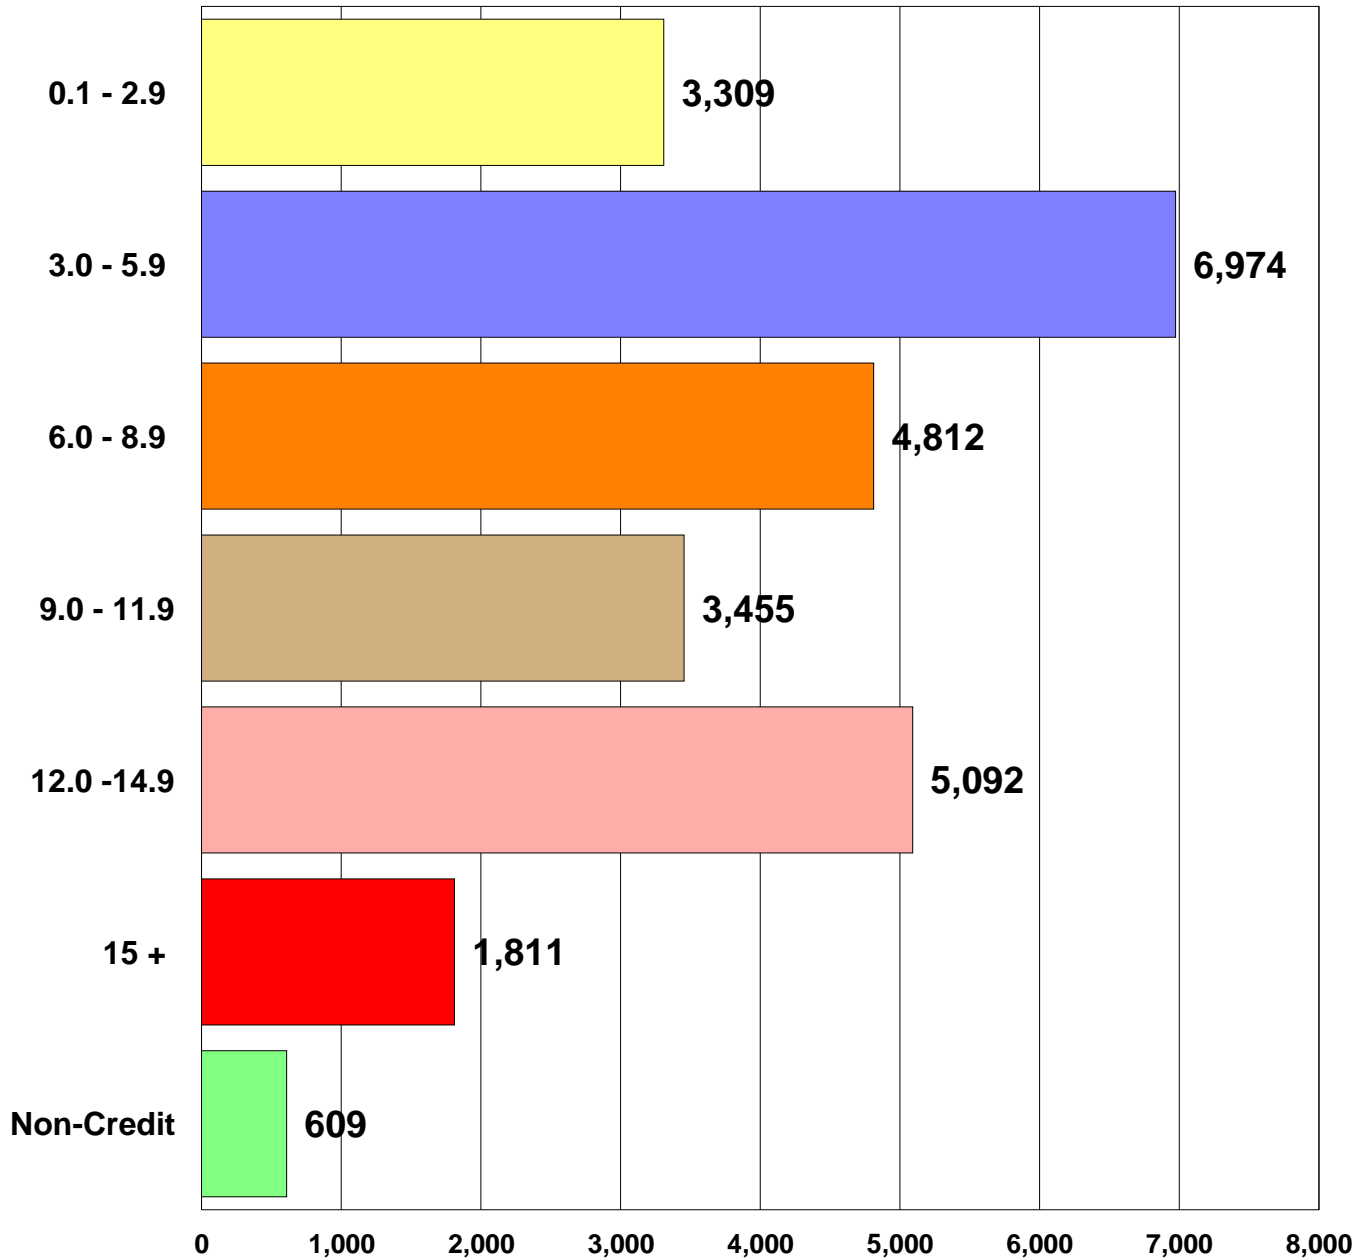

El Camino College

Fall 2000 Unit Load

26,062 Total Students