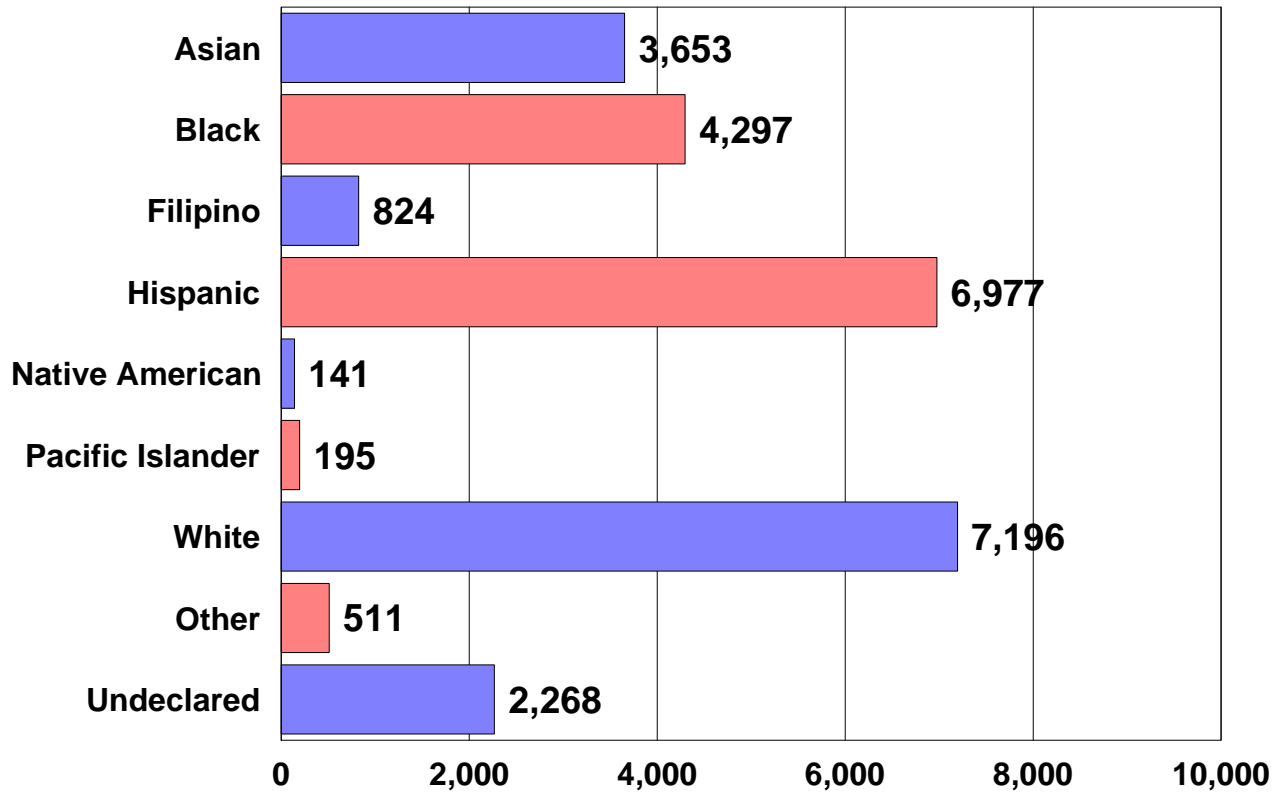

El Camino College

Fall 2000 Demographics

26,062 Total Students

El Camino College

Fall 2000 Enrollment Status

26,062 Total Students

El Camino College

Fall 2000 Age Groups

26,062 Total Students

El Camino College

Fall 2000 Day/Evening Classes

26,062 Total Students

El Camino College

Fall 2000 Academic Level

26,062 Total Students

El Camino College