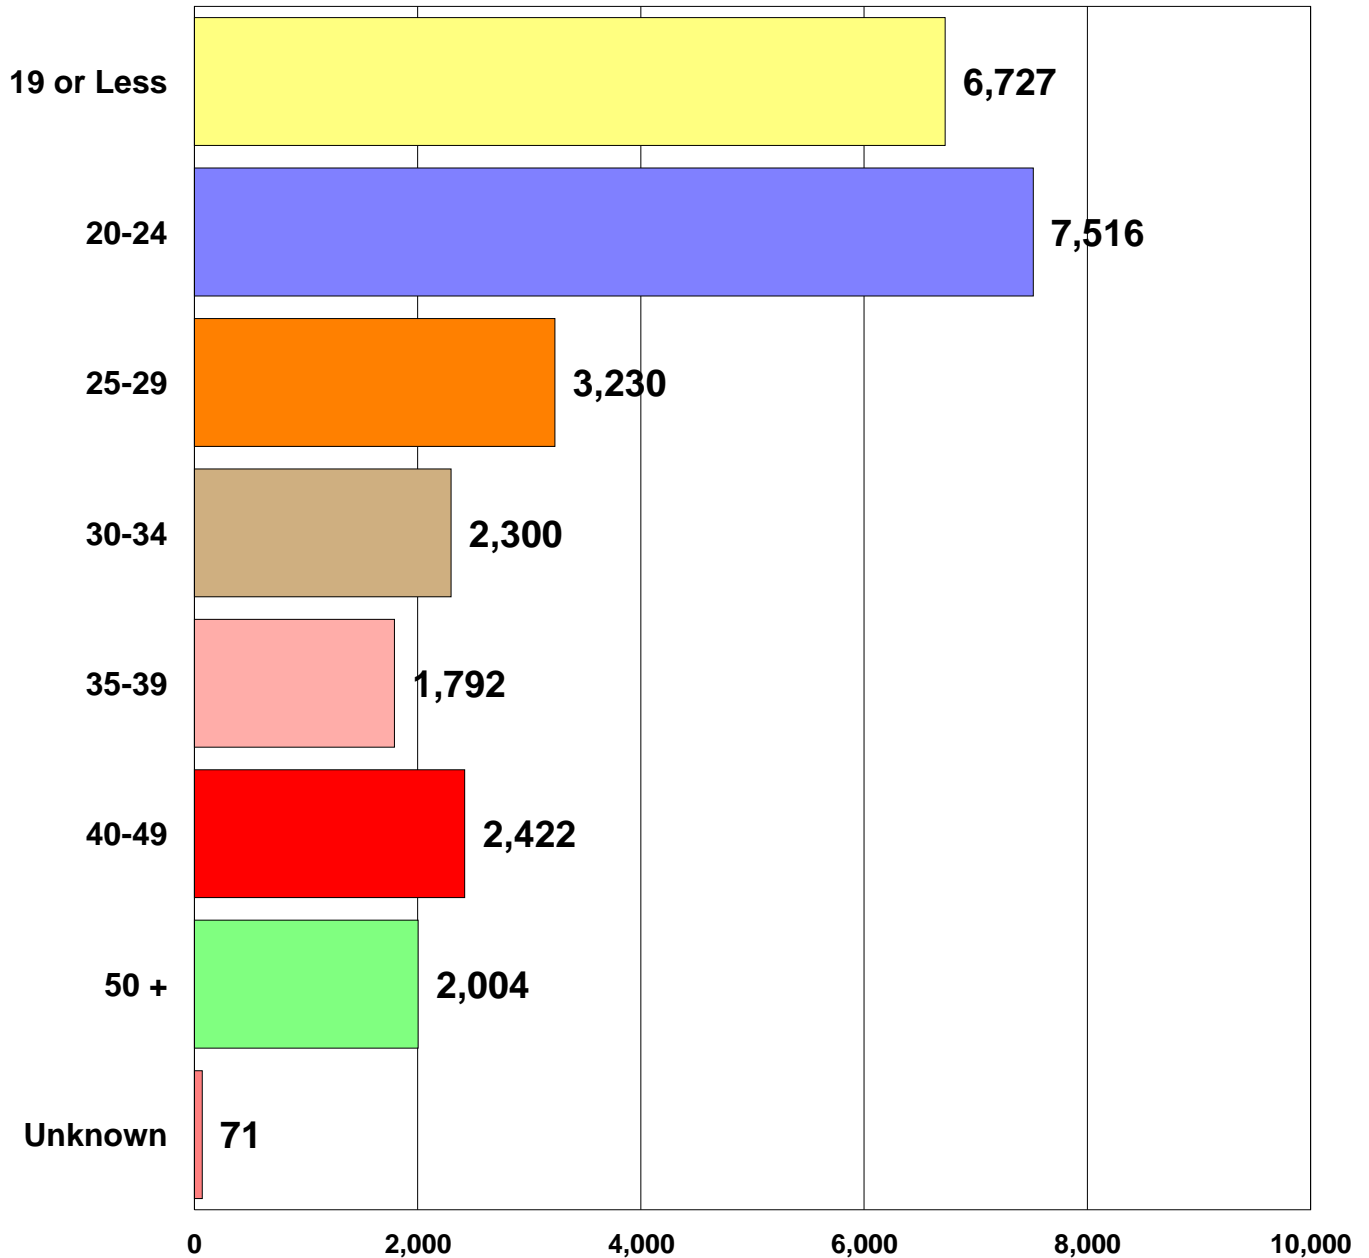

El Camino College

Fall 2000 Demographics

26,062 Total Students

El Camino College

Fall 2000 Enrollment Status

26,062 Total Students

El Camino College

Fall 2000 Age Groups

26,062 Total Students

El Camino College

Fall 2000 Day/Evening Classes

26,062 Total Students

El Camino College

Fall 2000 Academic Level

26,062 Total Students

El Camino College

Fall 2000 Unit Load

26,062 Total Students