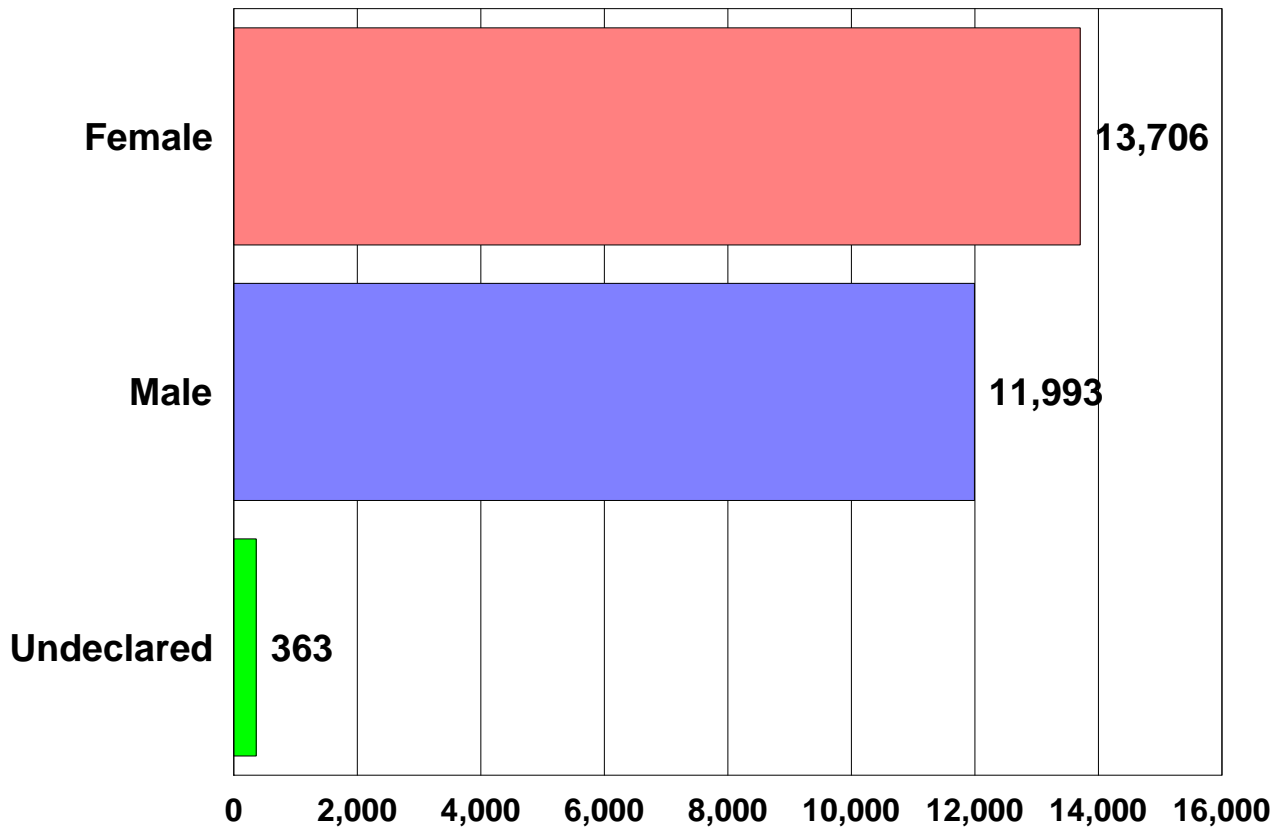

El Camino College

Fall 2000 Demographics

26,062 Total Students

El Camino College

Fall 2000 Enrollment Status

26,062 Total Students

El Camino College

Fall 2000 Age Groups

26,062 Total Students

El Camino College

Fall 2000 Day/Evening Classes

26,062 Total Students

El Camino College

Fall 2000 Academic Level

26,062 Total Students

El Camino College