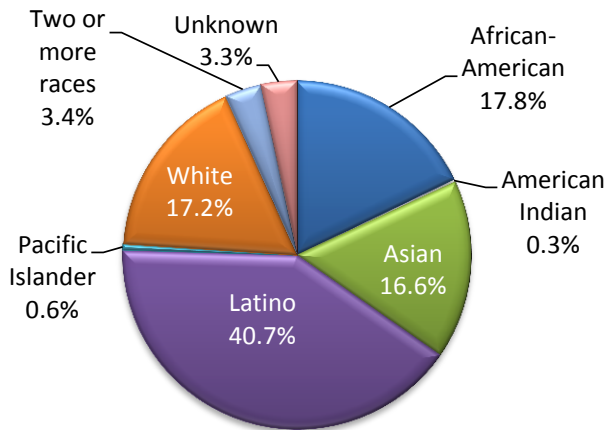

El Camino College Facts and Figures - Fall 2011

Total Students: 24,224

Age

17 or younger	585	2.4%
18 to 19	6,326	26.1%
20 to 24	9,462	39.1%
25 to 29	3,176	13.1%
30 to 39	2,346	9.7%
40 to 49	1,207	5.0%
50 or older	1,122	4.6%

Gender

Female	12,632	52.1%
Male	11,586	47.8%

Ethnicity

Unit Load

Fewer than 6 units	7,517	31.0%
6 to 8.9 units	4,894	20.2%
9 to 11.9 units	4,215	17.4%
12 to 14.9 units	5,973	24.7%
15 units or more	1,625	6.7%