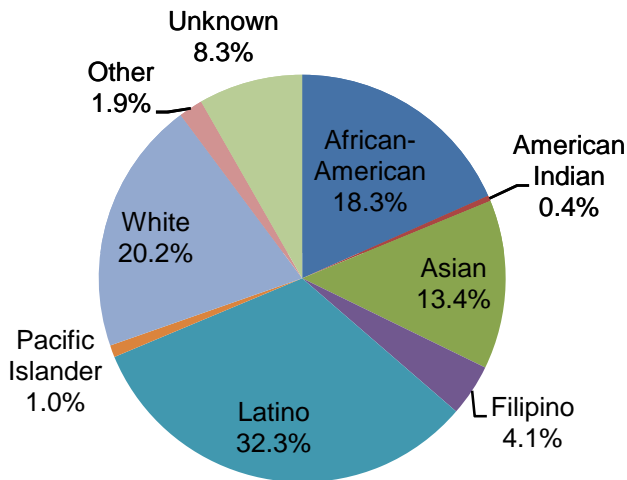

El Camino College Facts and Figures - Fall 2008

Total Students: 27,258

Age

17 or younger	1,643	6.0%
18 to 19	6,651	24.4%
20 to 24	9,070	33.3%
25 to 29	3,268	12.0%
30 to 39	3,053	11.2%
40 to 49	1,892	6.9%
50 or older	1,677	6.2%

Gender

Female	14,602	53.6%
Male	12,650	46.4%

Ethnicity

Unit Load

Fewer than 6 units	9,737	35.7%
6 to 8.5 units	4,941	18.1%
8.6 to 11.5 units	3,979	14.6%
11.6 to 14.5 units	6,622	24.3%
14.6 units or more	1,609	5.9%