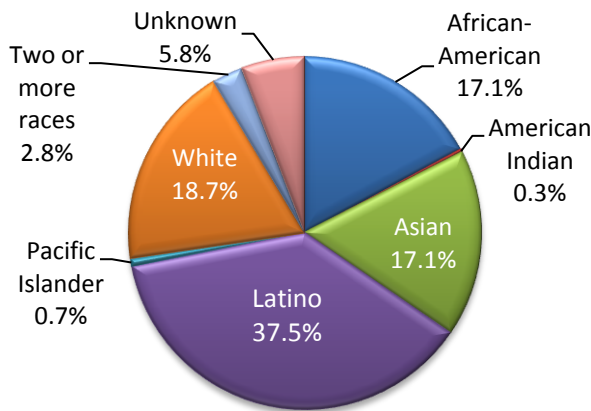

El Camino College Facts and Figures - Fall 2010

Total Students: 24,775

Age

17 or younger	739	3.0%
18 to 19	6,455	26.1%
20 to 24	9,074	36.6%
25 to 29	3,121	12.6%
30 to 39	2,592	10.5%
40 to 49	1,509	6.1%
50 or older	1,284	5.2%

Gender

Female	12,776	51.6%
Male	11,980	48.4%

Ethnicity

Unit Load

Fewer than 6 units	8,070	32.6%
6 to 8.9 units	4,837	19.5%
9 to 11.9 units	3,812	15.4%
12 to 14.9 units	6,455	26.1%
15 units or more	1,601	6.5%