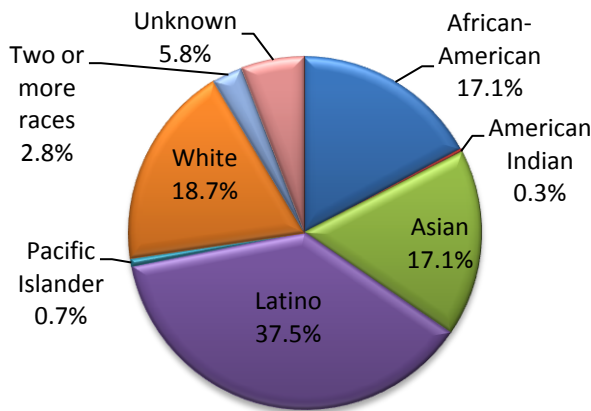

El Camino College Facts and Figures - Fall 2010

Total Students: 24,775

Age

17 or younger	739	2.7%
18 to 19	6,455	23.7%
20 to 24	9,074	33.3%
25 to 29	3,121	11.4%
30 to 39	2,592	9.5%
40 to 49	1,509	5.5%
50 or older	1,284	4.7%

Gender

Female	12,776	46.8%
Male	11,980	43.9%

Ethnicity

Unit Load

Fewer than 6 units	8,070	29.6%
6 to 8.9 units	4,837	17.7%
9 to 11.9 units	3,812	14.0%
12 to 14.9 units	6,455	23.7%
15 units or more	1,601	5.9%

Enrollment Level

Full-time	8,056	29.5%
Part-time	16,719	61.3%

Enrollment Status

First-time Student	6,195	22.7%
Returning	3,002	11.0%
Continuing	15,219	55.8%
K-12 Special Admit	359	1.3%

Educational Goal

Intend to Transfer	7,513	38.3%
Degree/Certif. Only	1,020	5.2%
Retrain/recertif.	1,387	7.1%
Basic Skills/GED	1,180	6.0%
Enrichment	835	4.3%
Undecided	5,122	26.1%

Degrees & Certificates

Associate of Arts	771	48.6%
Associate of Science	507	32.0%
Certificate	429	27.1%

Degrees & Certificates by Division

Behavioral & Soc Sci	202	18.3%
Business	244	22.1%
Fine Arts	77	7.0%
Health Sci & Athletics	262	23.7%
Humanities	43	3.9%
Industry & Technology	269	24.3%
Mathematical Sci	9	0.8%
Natural Sciences	27	2.4%
General Studies	574	51.9%

Where ECC Students Reside

Torrance	4,765	17.5%
Los Angeles	3,722	13.6%
Hawthorne	2,232	8.2%
Gardena	2,188	8.0%
Redondo Beach	1,613	5.9%
Inglewood	1,249	4.6%
Carson	1,355	5.0%
Lawndale	1,100	4.0%
Other Cal Resident	5,414	19.9%
Out of State	364	1.3%
Outside the US	773	2.8%

Faculty/Work Force

Educational Administrator	25	1.7%
Tenured/Tenure Track	330	22.9%
Academic Temporary	512	35.5%
<i>Total Faculty</i>	<i>842</i>	<i>58.4%</i>
Other Administrator	32	2.2%
Professional	57	4.0%
Support	351	24.3%