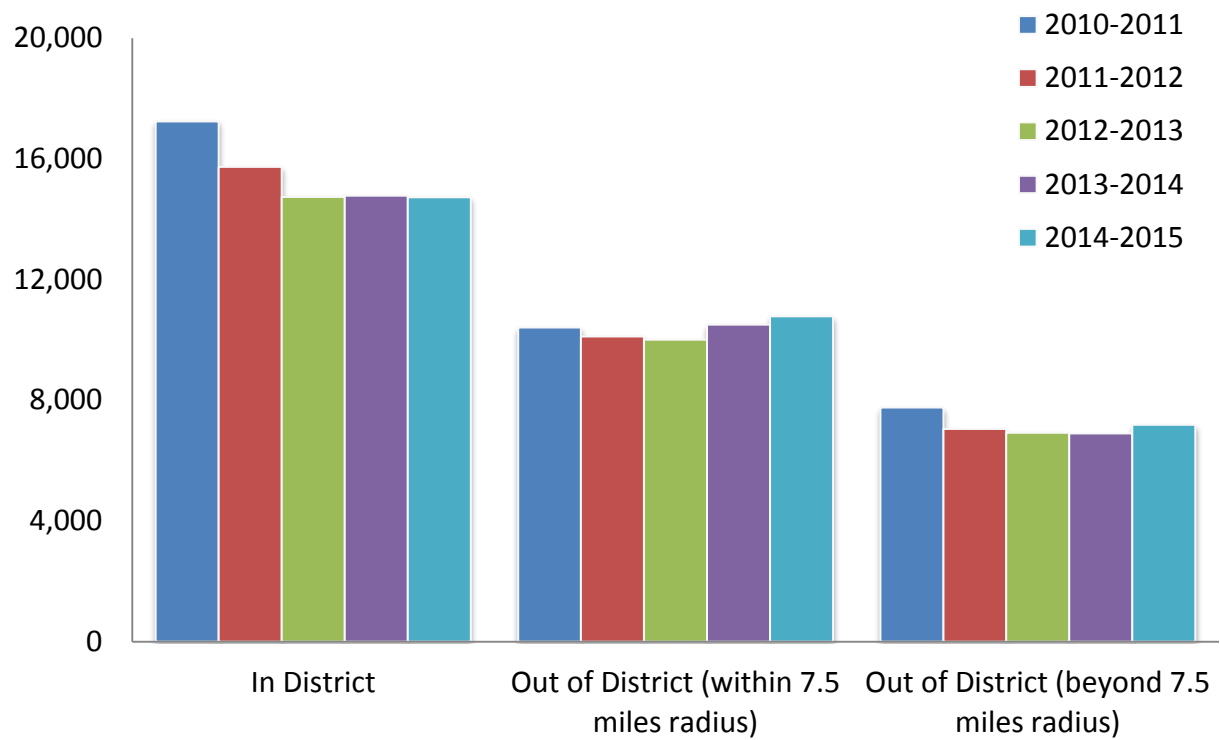

Enrollment by Residency

	2010-11	2011-12	2012-13	2013-14	2014-15
In District	17,243	15,741	14,743	14,781	14,727
Out of District (within 7.5 miles radius)	10,411	10,120	10,006	10,511	10,783
Out of District (beyond 7.5 miles radius)	7,764	7,049	6,924	6,908	7,189
Total	<i>35,418</i>	<i>32,910</i>	<i>31,673</i>	<i>32,200</i>	<i>32,699</i>

The El Camino Community College District encompasses the cities of: El Segundo, Hawthorne, Hermosa Beach, Inglewood, Lennox, Manhattan, Redondo Beach, and Torrance.