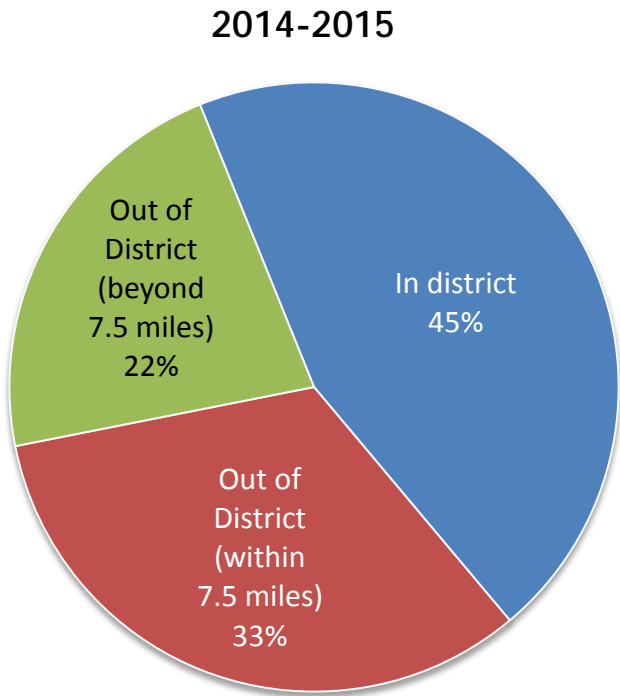

Enrollment by Residency

	2010-11	2011-12	2012-13	2013-14	2014-15
In District	17,243	15,741	14,743	14,781	14,727
Out of District (within 7.5 miles radius)	10,411	10,120	10,006	10,511	10,783
Out of District (beyond 7.5 miles radius)	7,764	7,049	6,924	6,908	7,189
Total	<i>35,418</i>	<i>32,910</i>	<i>31,673</i>	<i>32,200</i>	<i>32,699</i>

The El Camino Community College District encompasses the cities of: El Segundo, Hawthorne, Hermosa Beach, Inglewood, Lennox, Manhattan, Redondo Beach, and Torrance.