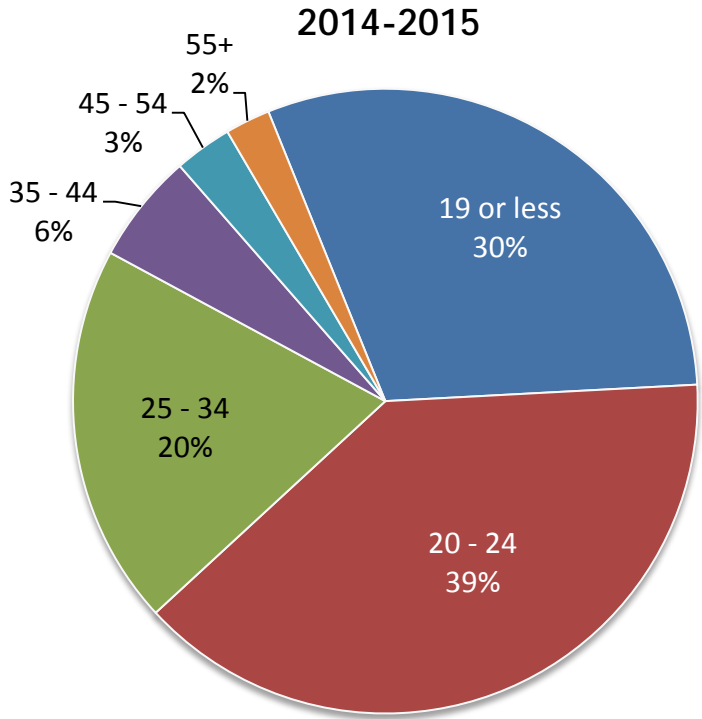

Enrollment by Age

	2010-11	2011-12	2012-13	2013-14	2014-15
19 or less	10,784	9,588	9,155	9,360	9,898
20-24	12,394	12,369	12,223	12,685	12,750
25-34	6,923	6,563	6,278	6,386	6,450
35-44	2,635	2,171	1,963	1,911	1,861
45-54	1,749	1,354	1,274	1,092	979
55+	931	865	820	766	761
Total	35,418	32,910	31,713	32,200	32,699

Enrollment by Day and Evening

	Fall 2010	Fall 2011	Fall 2012	Fall 2013	Fall 2014
Daytime	18,772	18,985	18,844	19,342	19,472
Evening	4,432	4,343	3,732	3,702	3,654
Irregular	755	504	593	695	870
Total	24,775	24,224	23,409	23,993	24,263