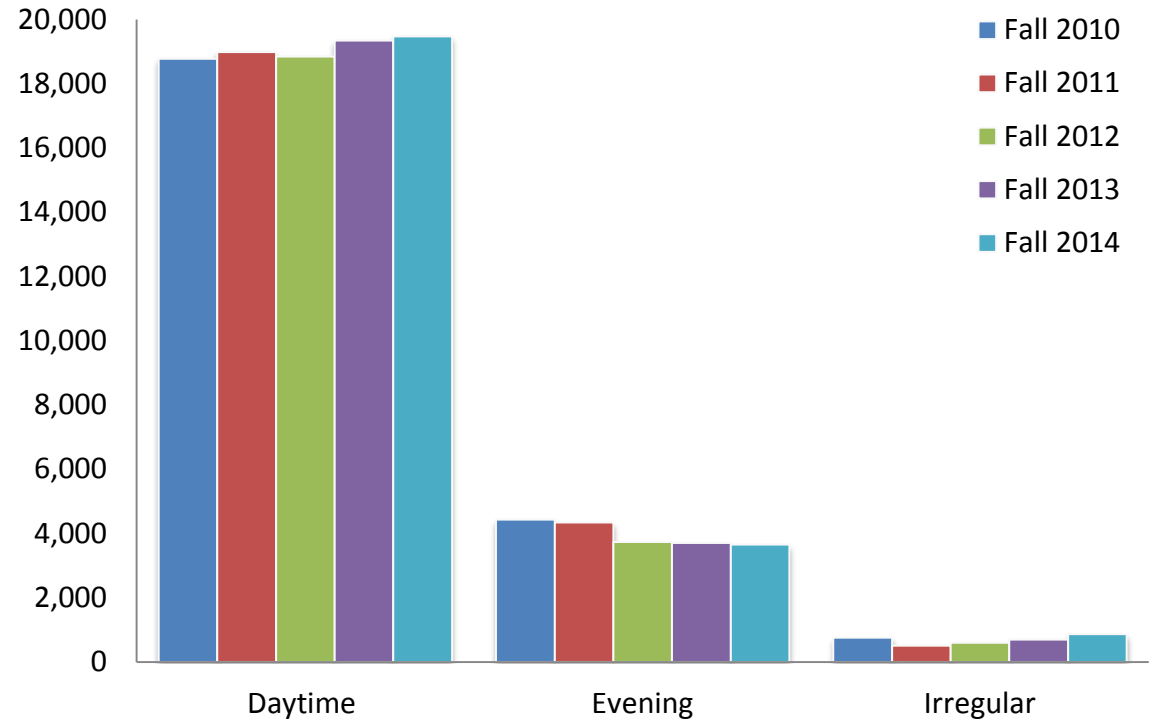

Enrollment by Age

	2010-11	2011-12	2012-13	2013-14	2014-15
19 or less	10,784	9,588	9,155	9,360	9,898
20-24	12,394	12,369	12,223	12,685	12,750
25-34	6,923	6,563	6,278	6,386	6,450
35-44	2,635	2,171	1,963	1,911	1,861
45-54	1,749	1,354	1,274	1,092	979
55+	931	865	820	766	761
Total	35,418	32,910	31,713	32,200	32,699

Enrollment by Day and Evening

	Fall 2010	Fall 2011	Fall 2012	Fall 2013	Fall 2014
Daytime	18,772	18,985	18,844	19,342	19,472
Evening	4,432	4,343	3,732	3,702	3,654
Irregular	755	504	593	695	870
Total	24,775	24,224	23,409	23,993	24,263