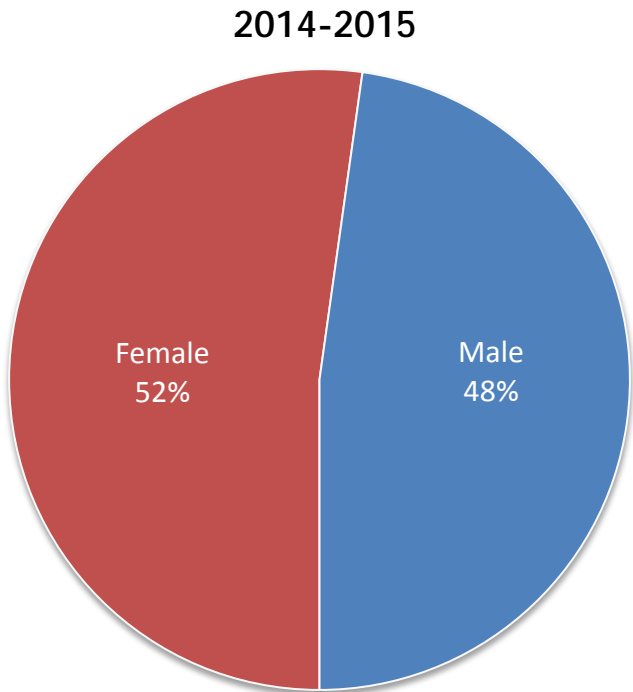

Enrollment by Gender

	2010-11	2011-12	2012-13	2013-14	2014-15
Female	18,453	17,342	16,713	16,724	17,072
Male	16,940	15,560	14,997	15,477	15,624
Unknown	26	8	4	4	3
<i>Total</i>	<i>35,419</i>	<i>32,910</i>	<i>31,714</i>	<i>32,205</i>	<i>32,699</i>