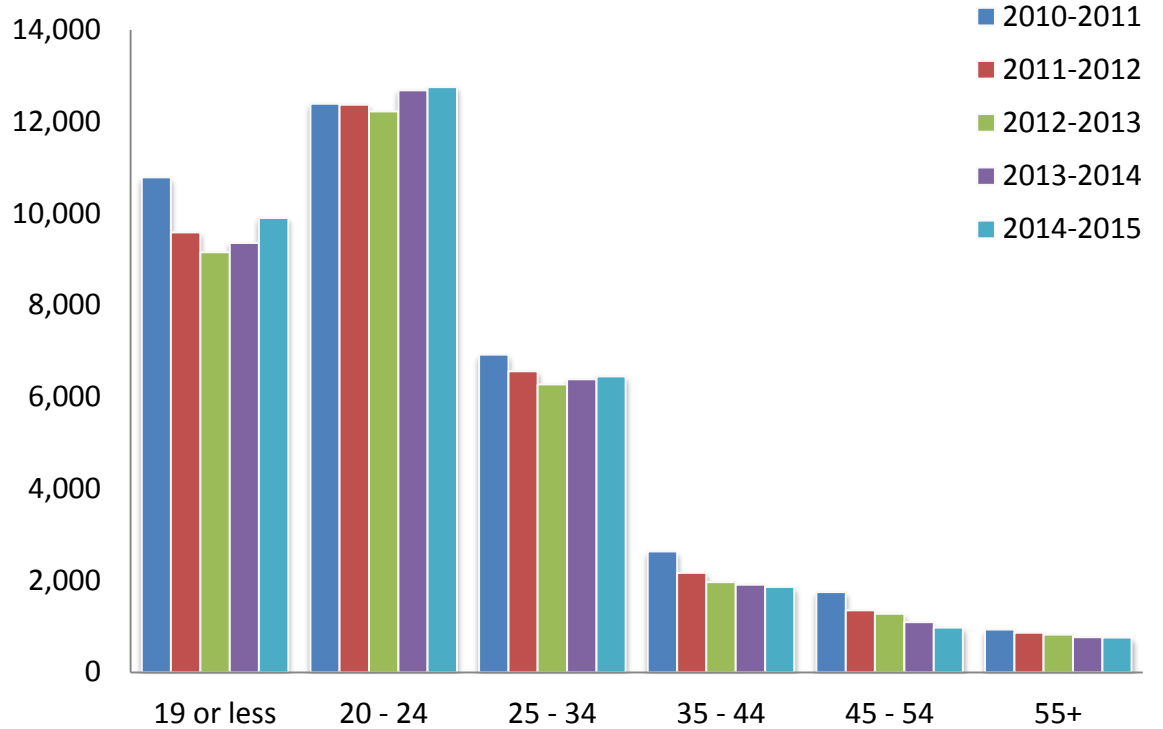

Enrollment by Age

	2010-11	2011-12	2012-13	2013-14	2014-15
19 or less	10,784	9,588	9,155	9,360	9,898
20-24	12,394	12,369	12,223	12,685	12,750
25-34	6,923	6,563	6,278	6,386	6,450
35-44	2,635	2,171	1,963	1,911	1,861
45-54	1,749	1,354	1,274	1,092	979
55+	931	865	820	766	761
Total	35,418	32,910	31,713	32,200	32,699

Enrollment by Day and Evening

	Fall 2010	Fall 2011	Fall 2012	Fall 2013	Fall 2014
Daytime	18,772	18,985	18,844	19,342	19,472
Evening	4,432	4,343	3,732	3,702	3,654
Irregular	755	504	593	695	870
Total	24,775	24,224	23,409	23,993	24,263