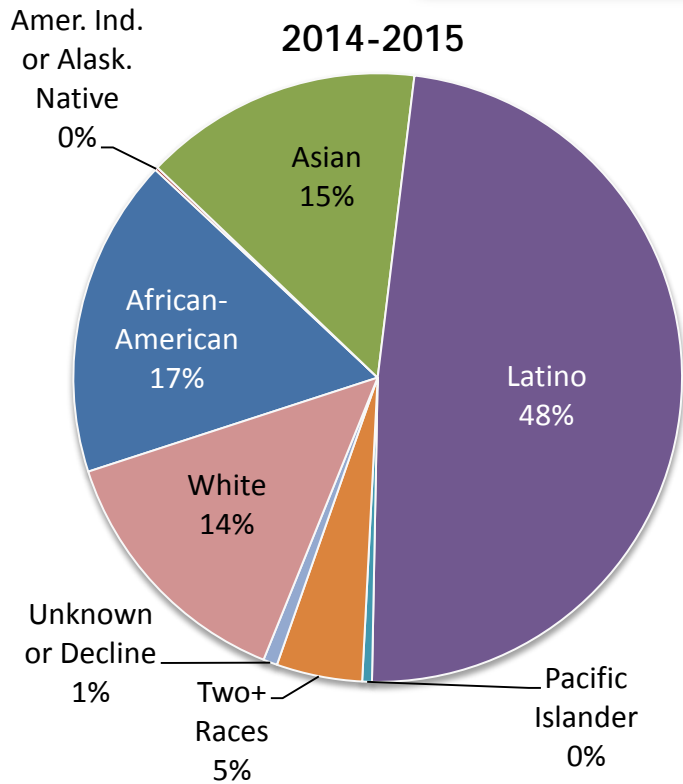

Enrollment by Ethnicity

	2010-11	2011-12	2012-13	2013-14	2014-15
African-American	6,551	6,267	5,837	5,747	5,547
Amer. Ind. or Alask. Native	105	95	73	59	53
Asian	5,946	5,475	4,964	4,938	4,841
Latino	13,480	13,203	13,886	15,051	15,816
Pacific Islander	248	204	180	180	168
Two or more races	1,024	1,111	1,234	1,292	1,490
Unknown or Decline	1,762	1,051	579	360	245
White	6,302	5,504	4,960	4,573	4,539
Total	35,418	32,910	31,713	32,200	32,699