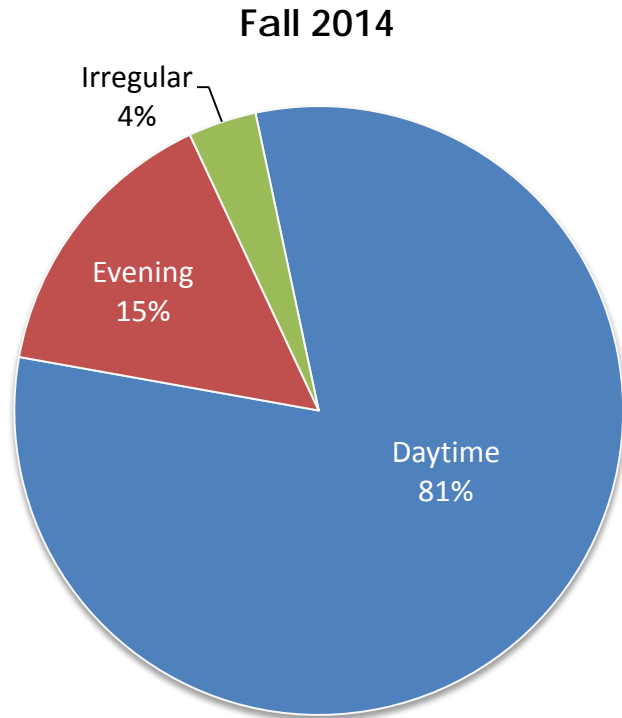

Enrollment by Age

	2010-11	2011-12	2012-13	2013-14	2014-15
19 or less	10,784	9,588	9,155	9,360	9,898
20-24	12,394	12,369	12,223	12,685	12,750
25-34	6,923	6,563	6,278	6,386	6,450
35-44	2,635	2,171	1,963	1,911	1,861
45-54	1,749	1,354	1,274	1,092	979
55+	931	865	820	766	761
Total	35,418	32,910	31,713	32,200	32,699

Enrollment by Day and Evening

	Fall 2010	Fall 2011	Fall 2012	Fall 2013	Fall 2014
Daytime	18,772	18,985	18,844	19,342	19,472
Evening	4,432	4,343	3,732	3,702	3,654
Irregular	755	504	593	695	870
Total	24,775	24,224	23,409	23,993	24,263