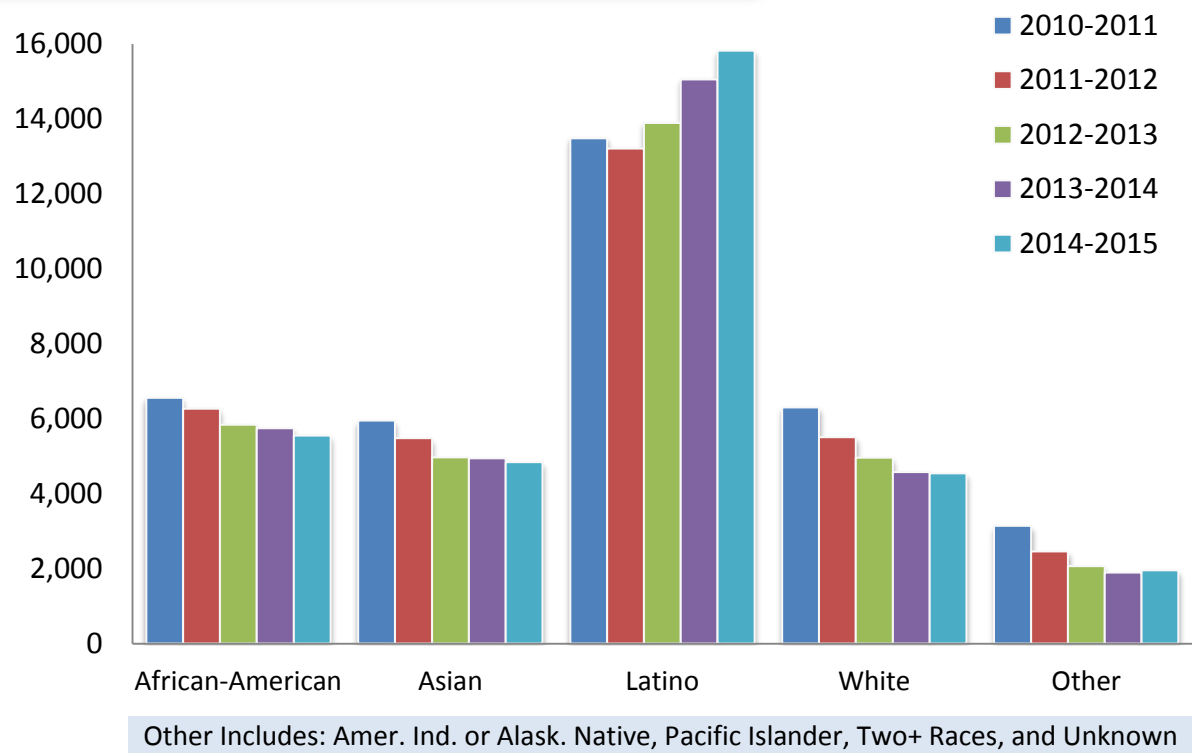

Enrollment by Ethnicity

	2010-11	2011-12	2012-13	2013-14	2014-15
African-American	6,551	6,267	5,837	5,747	5,547
Amer. Ind. or Alask. Native	105	95	73	59	53
Asian	5,946	5,475	4,964	4,938	4,841
Latino	13,480	13,203	13,886	15,051	15,816
Pacific Islander	248	204	180	180	168
Two or more races	1,024	1,111	1,234	1,292	1,490
Unknown or Decline	1,762	1,051	579	360	245
White	6,302	5,504	4,960	4,573	4,539
Total	35,418	32,910	31,713	32,200	32,699