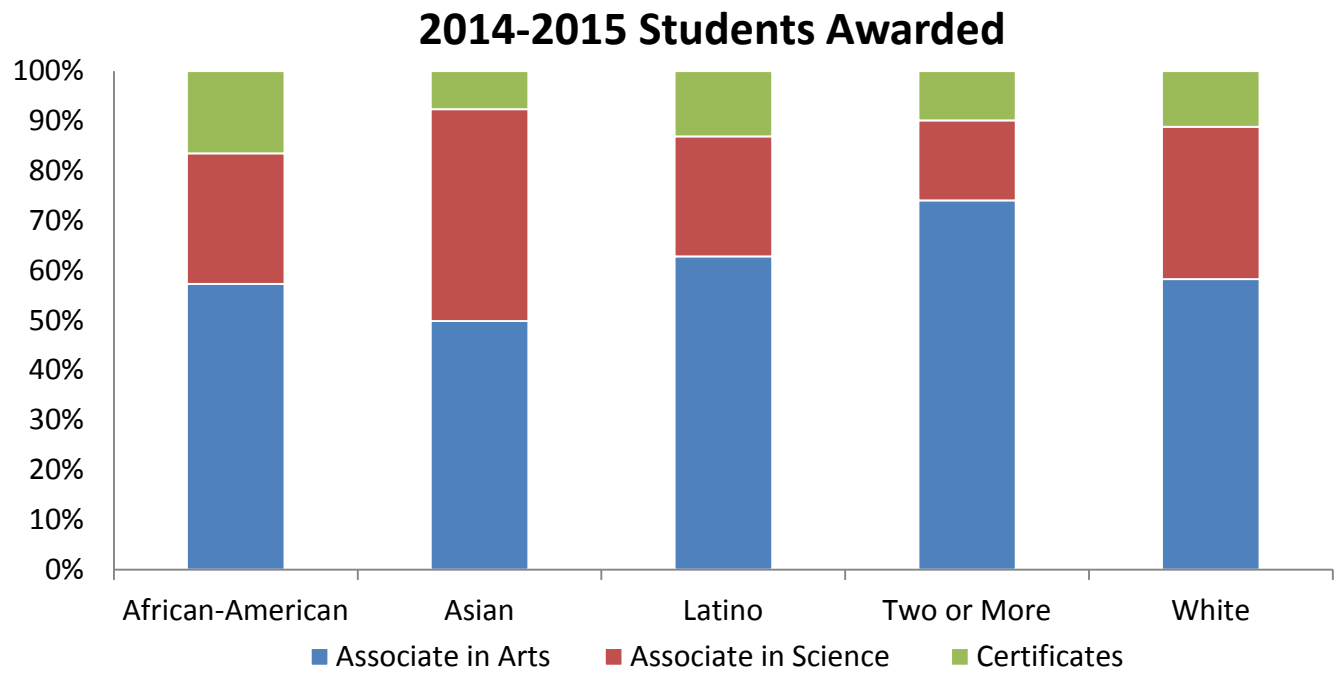

Degrees and Certificates by Ethnicity

	African-American	Asian	Latino	Two or More	White	Total
Associate in Arts	118	170	466	60	162	973
Associate in Science	54	145	179	13	85	475
Certificates	34	26	97	8	31	196
Total Students Awarded	206	341	742	81	278	1,644*

*Unduplicated counts of students awarded a degree or certificate. Students with an "Unknown" ethnicity were excluded.