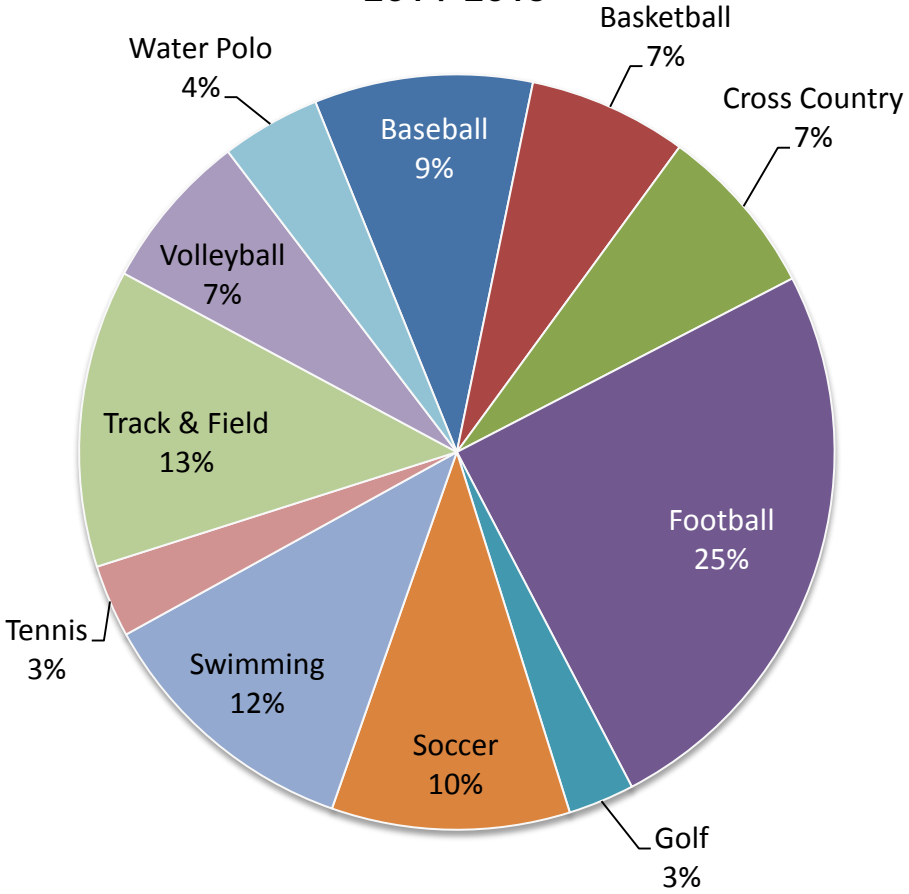

Student Athletes - Males

2014-2015

	2010-11	2011-12	2012-13	2013-14	2014-15
Baseball	29	27	29	36	33
Basketball	22	20	25	20	24
Cross Country	9	22	16	-	26
Football	92	82	89	79	88
Golf	-	-	-	9	10
Soccer	32	31	32	34	36
Swimming	20	26	36	42	41
Tennis	10	10	11	14	11
Track & Field	36	28	32	30	45
Volleyball	17	17	23	26	24
Water Polo	19	19	24	18	15
Total	286	282	317	308	353