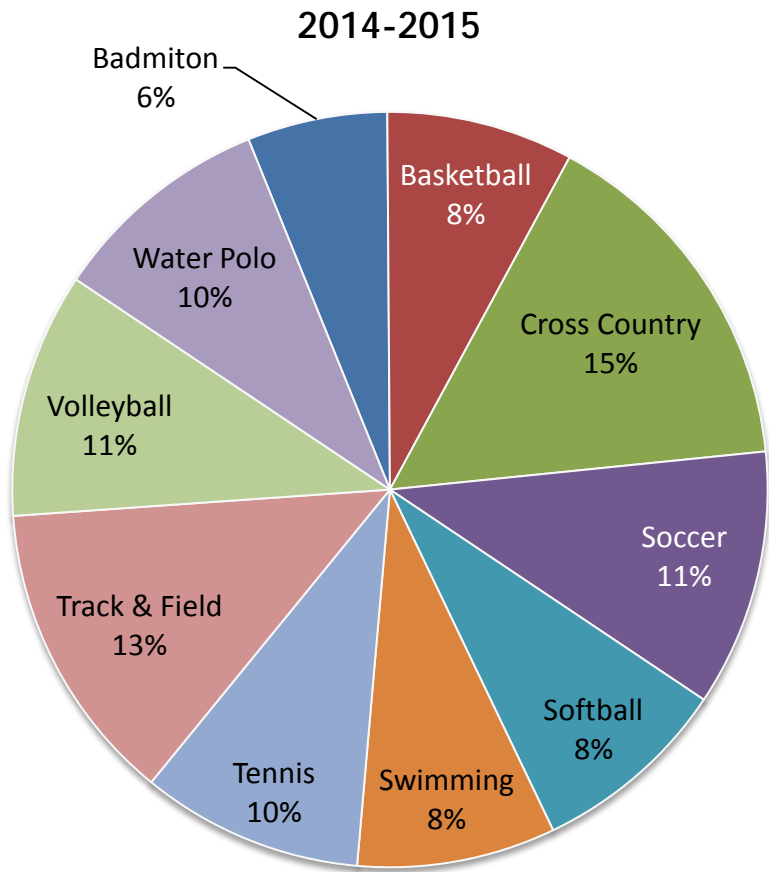

# Student Athletes - Females

|               | 2010-11    | 2011-12    | 2012-13    | 2013-14    | 2014-15    |
|---------------|------------|------------|------------|------------|------------|
| Badminton     | 20         | 21         | 11         | 13         | 12         |
| Basketball    | 17         | 16         | 17         | 17         | 16         |
| Cross Country | 20         | 15         | 20         | 27         | 31         |
| Soccer        | 24         | 22         | 23         | 23         | 22         |
| Swimming      | 18         | 15         | 15         | 18         | 17         |
| Softball      | 9          | 6          | 16         | 26         | 17         |
| Tennis        | 11         | 13         | 10         | 17         | 19         |
| Track & Field | 28         | 39         | 35         | 63         | 26         |
| Volleyball    | 13         | 14         | 16         | 17         | 21         |
| Water Polo    | 12         | 16         | 15         | 15         | 19         |
| <b>Total</b>  | <b>172</b> | <b>177</b> | <b>178</b> | <b>236</b> | <b>200</b> |