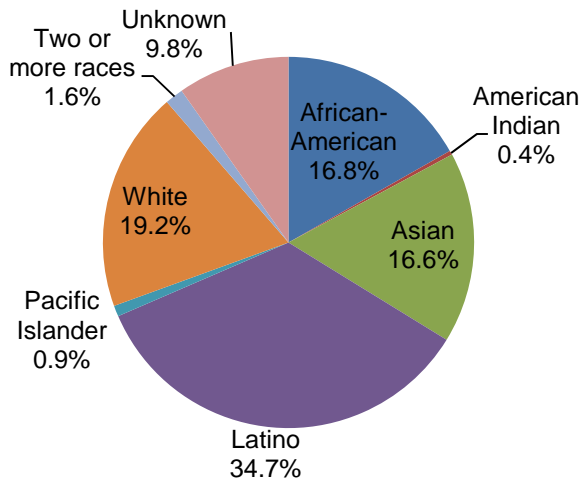

# El Camino College Facts and Figures - Fall 2009

Total Students: 27,271

## Age

17 or younger	1,330	4.9%
18 to 19	7,004	25.7%
20 to 24	9,427	34.6%
25 to 29	3,398	12.5%
30 to 39	2,896	10.6%
40 to 49	1,770	6.5%
50 or older	1,446	5.3%

## Ethnicity