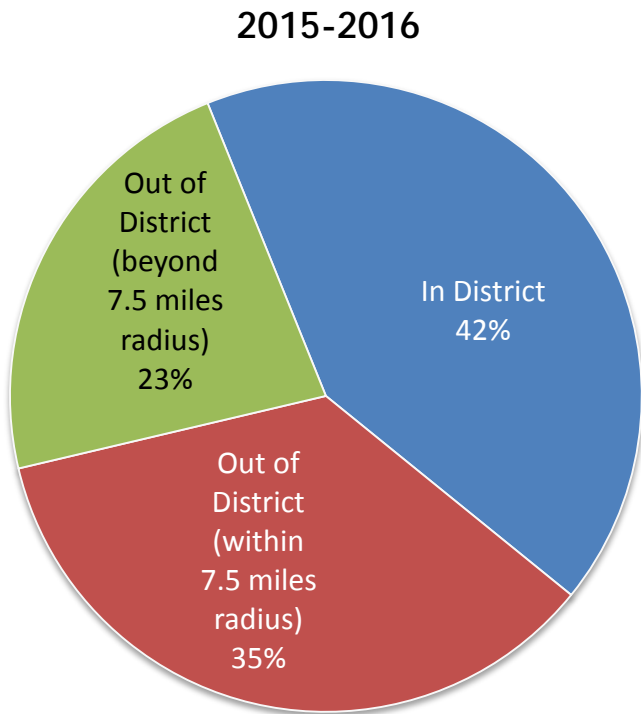

Enrollment by Residency

	2011-12	2012-13	2013-14	2014-15	2015-16
In District	5,372	4,889	4,745	4,929	4,868
Out of District (within 7.5 miles radius)	5,175	4,932	4,545	4,295	4,117
Out of District (beyond 7.5 miles radius)	4,056	4,119	3,365	2,937	2,617
Total	14,603	13,940	12,655	12,161	11,602