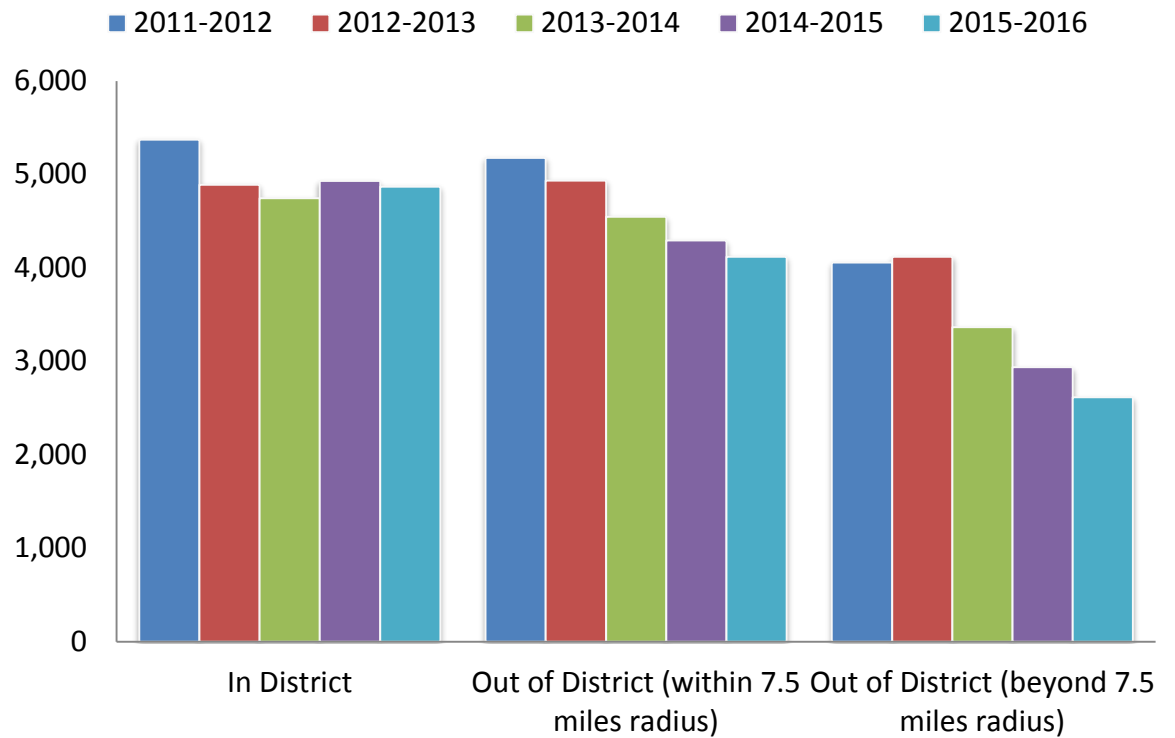

Enrollment by Residency

	2011-12	2012-13	2013-14	2014-15	2015-16
In District	5,372	4,889	4,745	4,929	4,868
Out of District (within 7.5 miles radius)	5,175	4,932	4,545	4,295	4,117
Out of District (beyond 7.5 miles radius)	4,056	4,119	3,365	2,937	2,617
Total	14,603	13,940	12,655	12,161	11,602