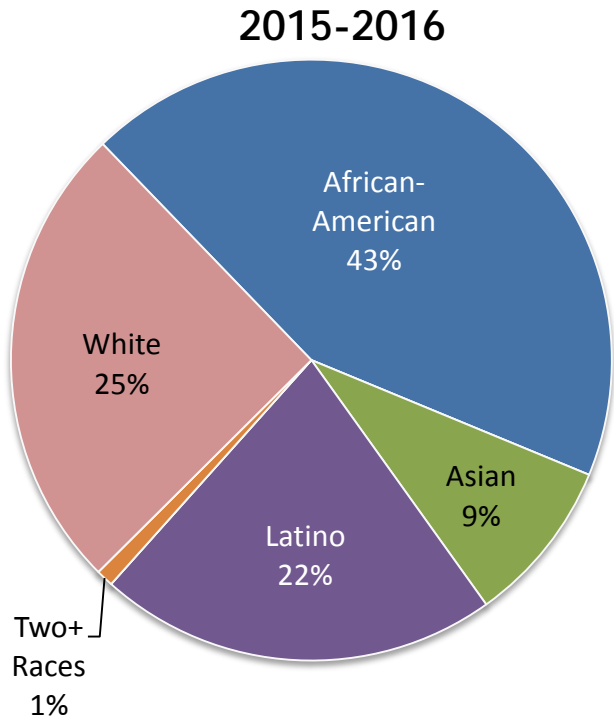

Employee by Ethnicity

Employee demographic data represent Fall profiles

	2011-12	2012-13	2013-14	2014-15	2015-16
African-American	179	173	183	187	186
Amer. Ind. Or Alask. Native	1	1	0	0	0
Asian	27	30	33	32	38
Latino	73	75	79	90	92
Pacific Islander	1	1	0	0	0
Two or More Races	1	0	4	3	4
White	102	86	83	95	108
Unknown or Decline	12	16	19	0	0
<i>Total</i>	396	382	401	407	428