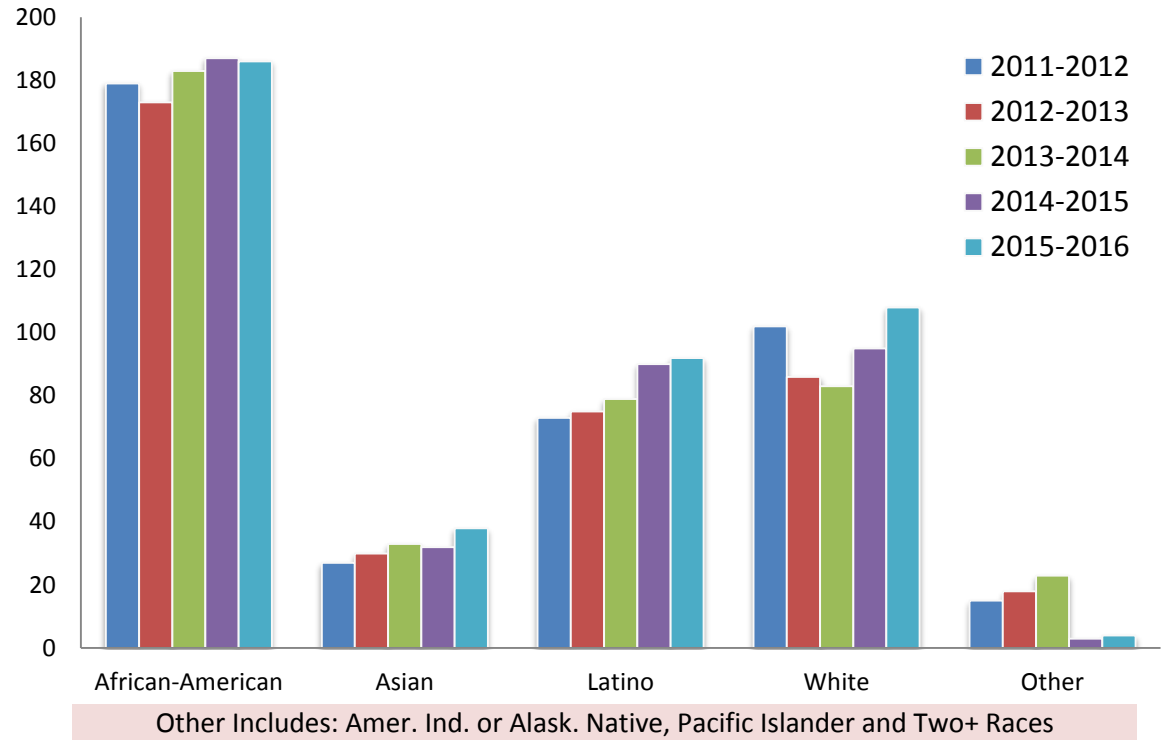

Employee by Ethnicity

Employee demographic data represent Fall profiles

	2011-12	2012-13	2013-14	2014-15	2015-16
African-American	179	173	183	187	186
Amer. Ind. Or Alask. Native	1	1	0	0	0
Asian	27	30	33	32	38
Latino	73	75	79	90	92
Pacific Islander	1	1	0	0	0
Two or More Races	1	0	4	3	4
White	102	86	83	95	108
Unknown or Decline	12	16	19	0	0
<i>Total</i>	396	382	401	407	428