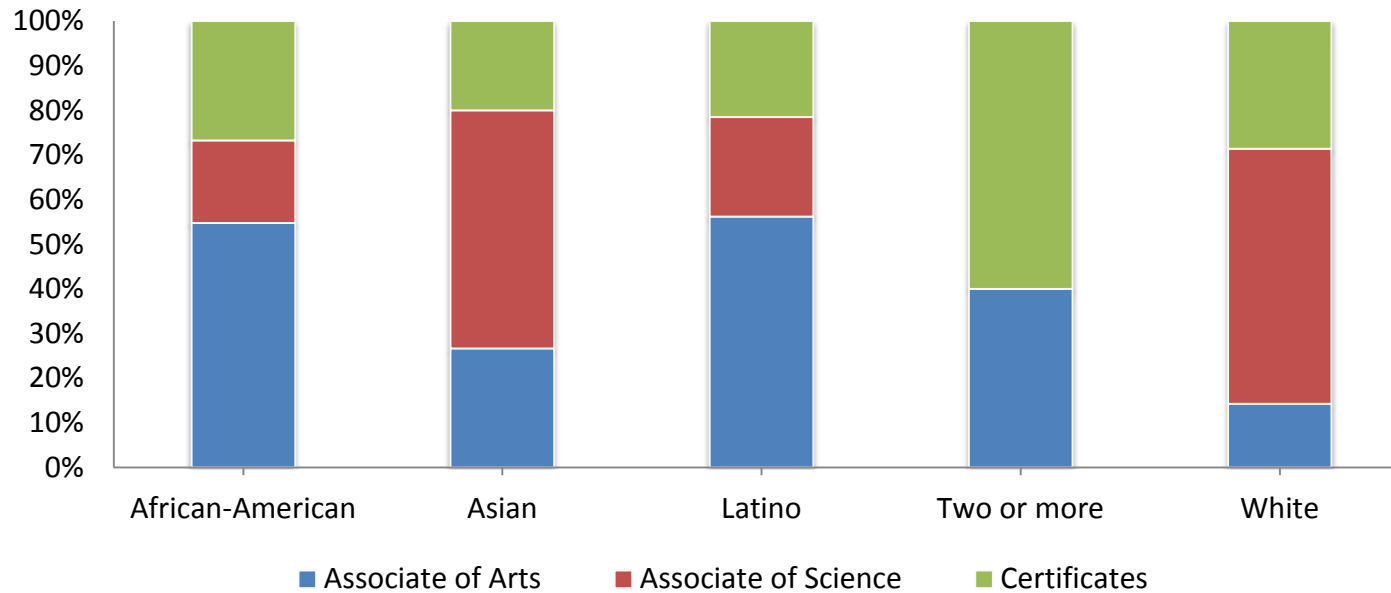

Degrees and Certificates by Ethnicity

2015-2016 Students Awarded

	African American	Asian	Latino	Two or More	White	Total
Associate of Arts	80	4	136	2	1	223
Associate of Science	27	8	54	0	4	93
Certificates	39	3	52	3	2	99
<i>Total Students Awarded</i>	146	15	242	5	7	415*

* Unduplicated counts of students awarded a degree or certificate.