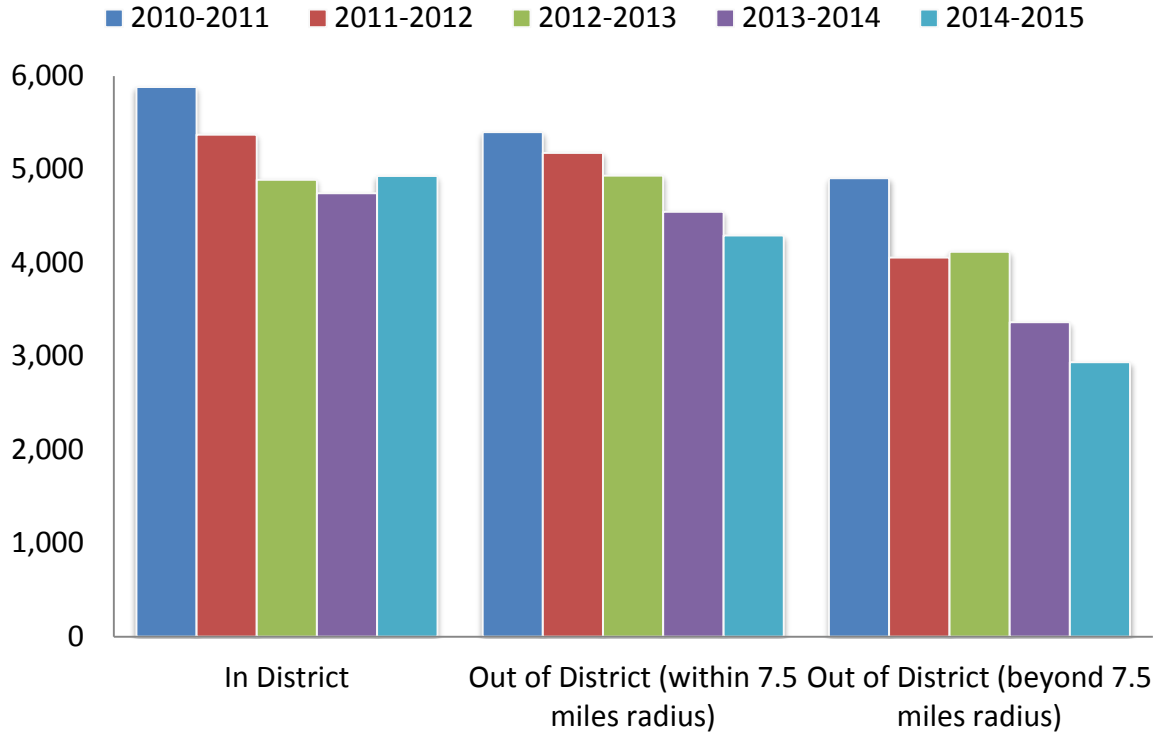

# Enrollment by Residency

**2014-2015**

|  | 2010-11 | 2011-12 | 2012-13 | 2013-14 | 2014-15 |
|--|---------|---------|---------|---------|---------|
| <b>In District</b>                               | 5,883   | 5,372   | 4,889   | 4,745   | 4,929   |
| <b>Out of District (within 7.5 miles radius)</b> | 5,399   | 5,175   | 4,932   | 4,545   | 4,295   |
| <b>Out of District (beyond 7.5 miles radius)</b> | 4,907   | 4,056   | 4,119   | 3,365   | 2,937   |
| <b>Total</b>                                     | 16,189  | 14,603  | 13,940  | 12,655  | 12,161  |