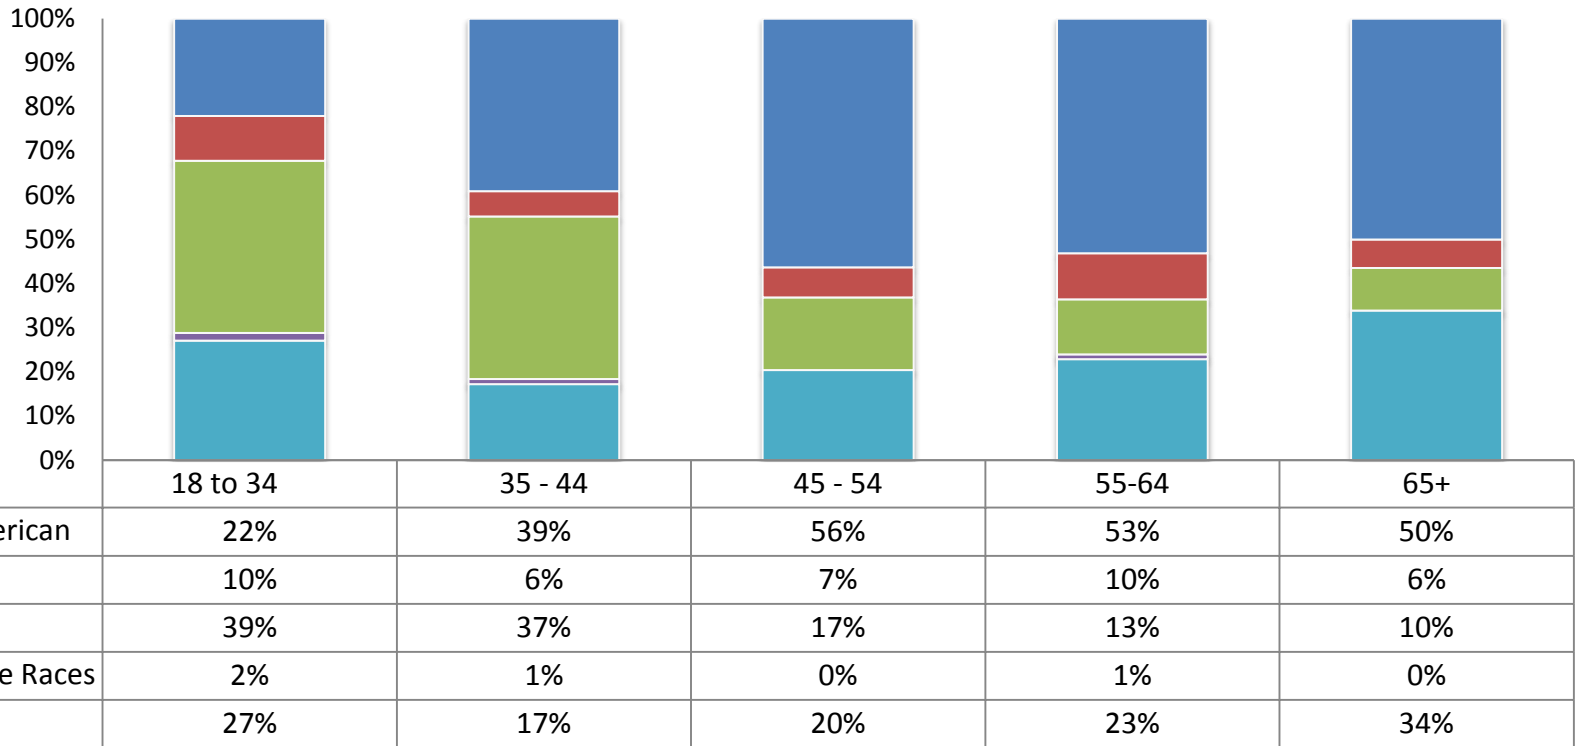

Employee – Age by Ethnicity

Employee demographic data represent Fall profiles

2014-2015

	18 to 34	35 - 44	45 - 54	55-64	65+
African-American	13	34	58	51	31
Asian	6	5	7	10	4
Latino	23	32	17	12	6
Two or More Races	1	1	0	1	0
White	16	15	21	22	21
Total	59	87	103	96	62