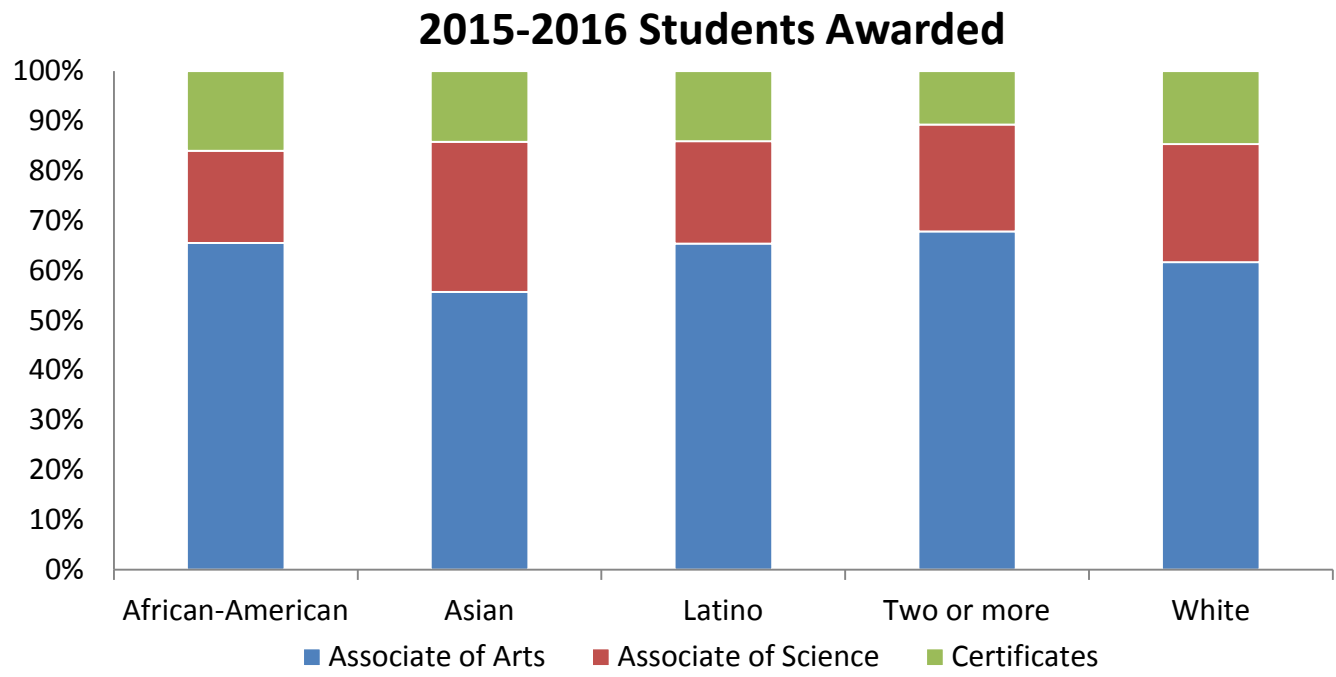

# Degrees and Certificates by Ethnicity

	African-American	Asian	Latino	Two or More	White	Total
Associate of Arts	156	220	652	57	211	1,296
Associate of Science	44	119	205	18	81	467
Certificates	38	56	140	9	50	293
<b>Total Students Awarded</b>	<b>238</b>	<b>395</b>	<b>997</b>	<b>84</b>	<b>342</b>	<b>2,056*</b>

\*Unduplicated counts of students awarded a degree or certificate. Students with an "Unknown" ethnicity were excluded.