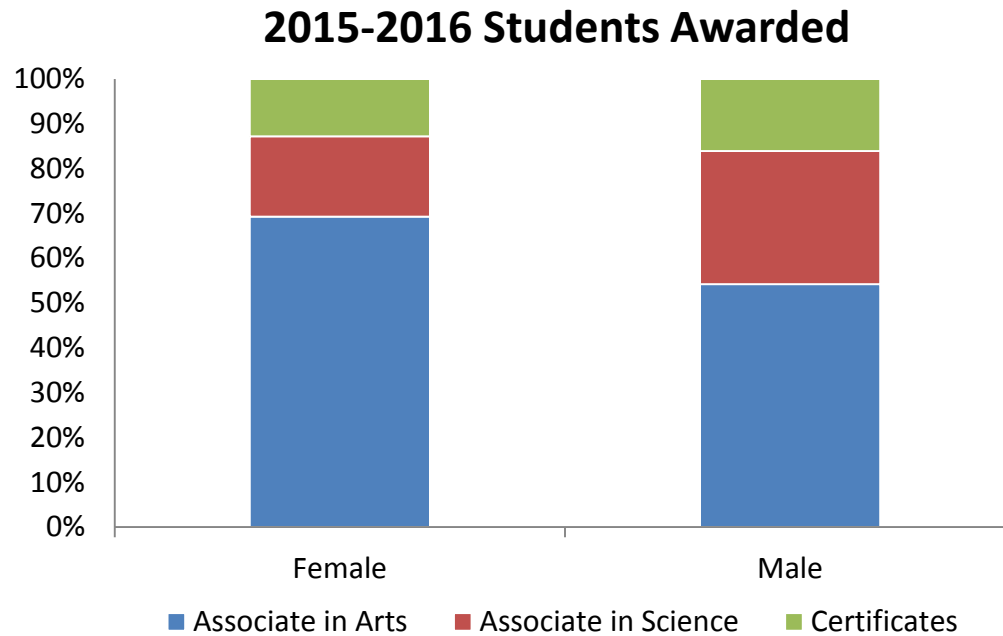

# Degrees and Certificates by Gender

	Female	Male	Total
Associate in Arts	853	468	1,321
Associate in Science	220	256	476
Certificates	158	139	297
<b>Total Awards</b>	<b>1,231</b>	<b>863</b>	<b>2,094*</b>

\* Unduplicated counts of students awarded a degree or certificate.