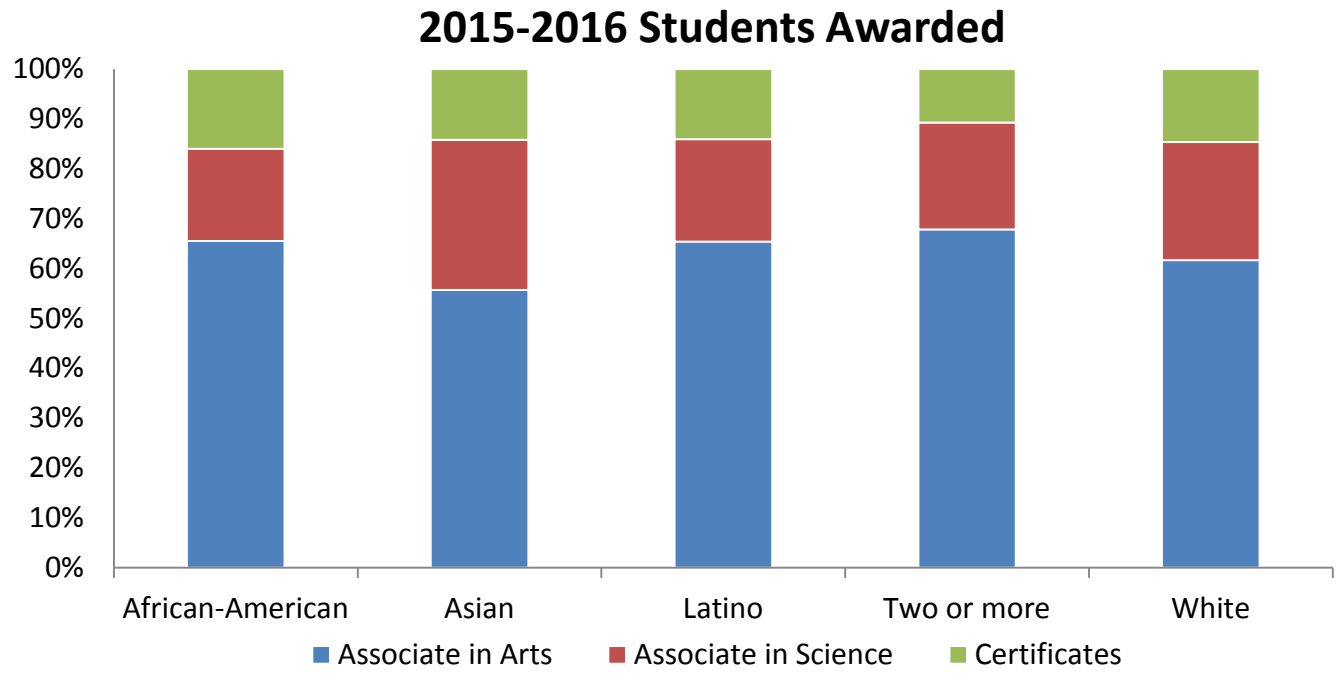

# Degrees and Certificates by Ethnicity

	African-American	Asian	Latino	Two or More	White	Total
Associate of Arts	156	220	652	57	211	1,296
Associate of Science	44	119	205	18	81	467
Certificates	38	56	140	9	50	293
<b>Total Students Awarded</b>	<b>238</b>	<b>395</b>	<b>997</b>	<b>84</b>	<b>342</b>	<b>2,056*</b>

\*Unduplicated counts of students awarded a degree or certificate. Students with an "Unknown" ethnicity were excluded.