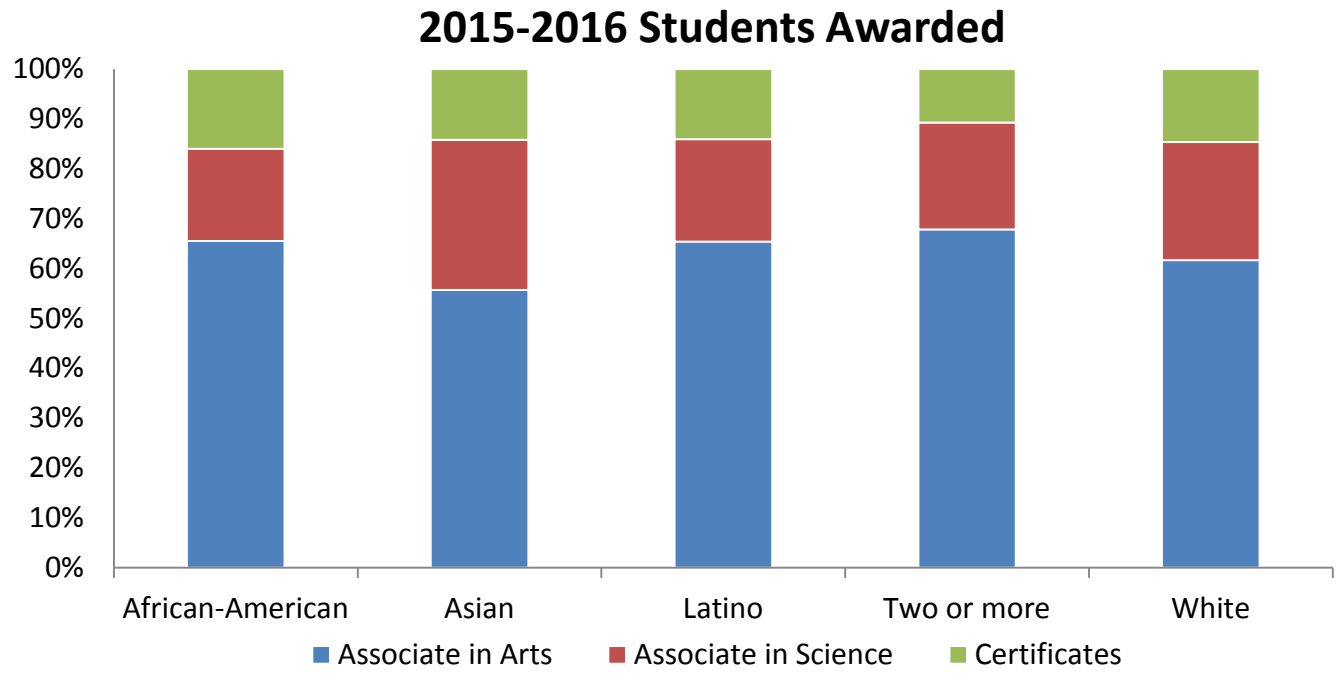

# Degrees and Certificates by Ethnicity

|                               | African-American | Asian | Latino | Two or More | White | Total  |
|-------------------------------|------------------|-------|--------|-------------|-------|--------|
| <b>Associate in Arts</b>      | 156              | 220   | 652    | 57          | 211   | 1,296  |
| <b>Associate in Science</b>   | 44               | 119   | 205    | 18          | 81    | 467    |
| <b>Certificates</b>           | 38               | 56    | 140    | 9           | 50    | 293    |
| <b>Total Students Awarded</b> | 238              | 395   | 997    | 84          | 342   | 2,056* |

\*Unduplicated counts of students awarded a degree or certificate. Students with an "Unknown" ethnicity were excluded.