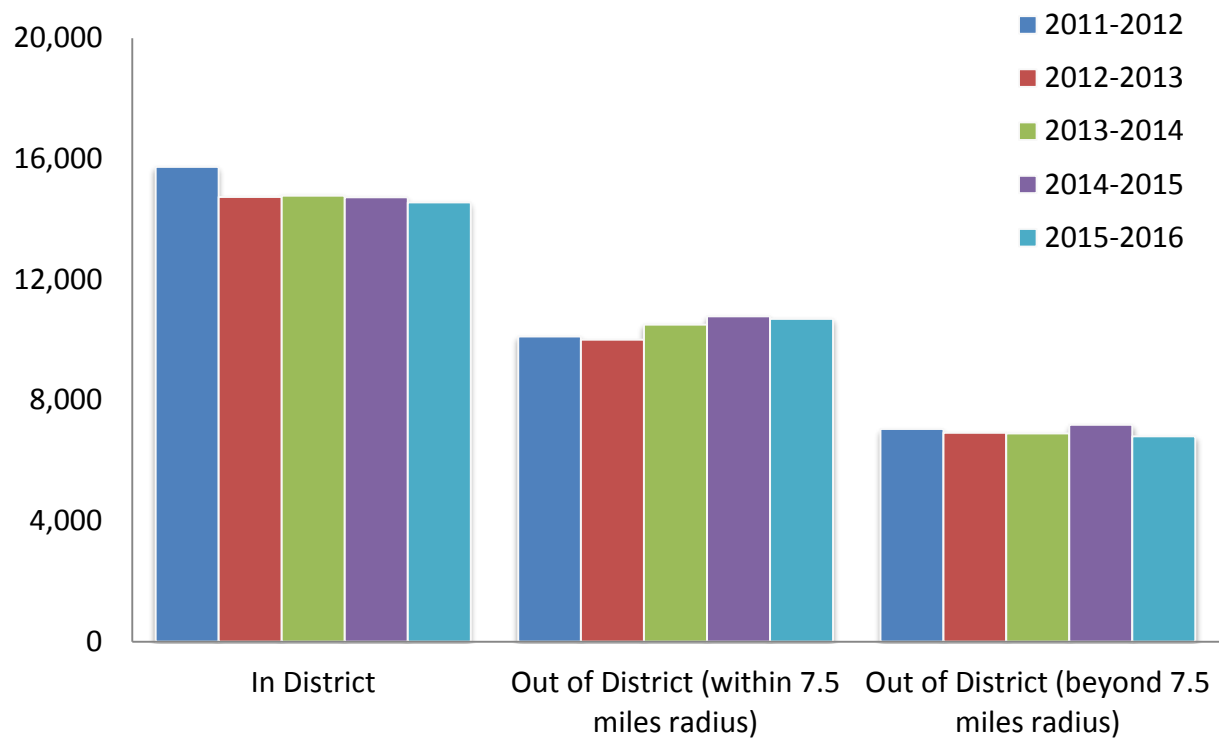

Enrollment by Residency

	2011-12	2012-13	2013-14	2014-15	2015-16
In District	15,741	14,743	14,781	14,727	14,556
Out of District (within 7.5 miles radius)	10,120	10,006	10,511	10,783	10,703
Out of District (beyond 7.5 miles radius)	7,049	6,924	6,908	7,189	6,813
Total	<i>32,910</i>	<i>31,673</i>	<i>32,200</i>	<i>32,699</i>	<i>32,072</i>

The El Camino Community College District encompasses the cities of: El Segundo, Hawthorne, Hermosa Beach, Inglewood, Lennox, Manhattan, Redondo Beach, and Torrance.