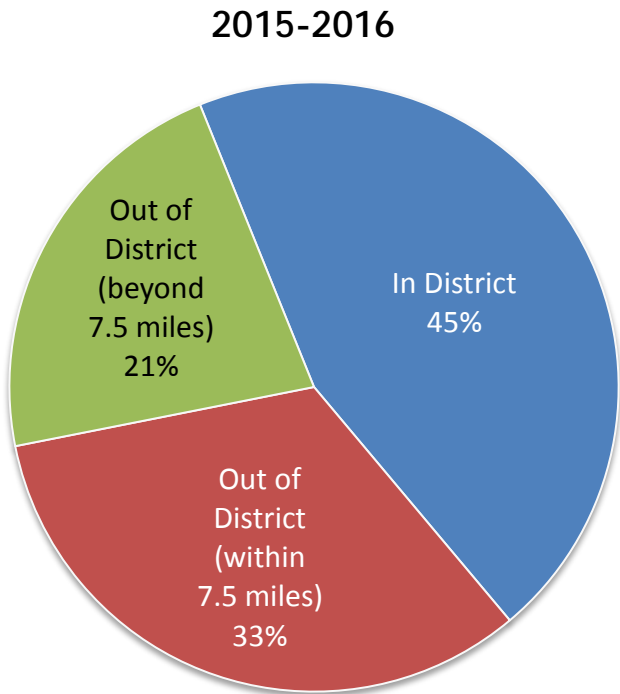

Enrollment by Residency

	2011-12	2012-13	2013-14	2014-15	2015-16
In District	15,741	14,743	14,781	14,727	14,556
Out of District (within 7.5 miles radius)	10,120	10,006	10,511	10,783	10,703
Out of District (beyond 7.5 miles radius)	7,049	6,924	6,908	7,189	6,813
Total	<i>32,910</i>	<i>31,673</i>	<i>32,200</i>	<i>32,699</i>	<i>32,072</i>

The El Camino Community College District encompasses the cities of: El Segundo, Hawthorne, Hermosa Beach, Inglewood, Lennox, Manhattan, Redondo Beach, and Torrance.