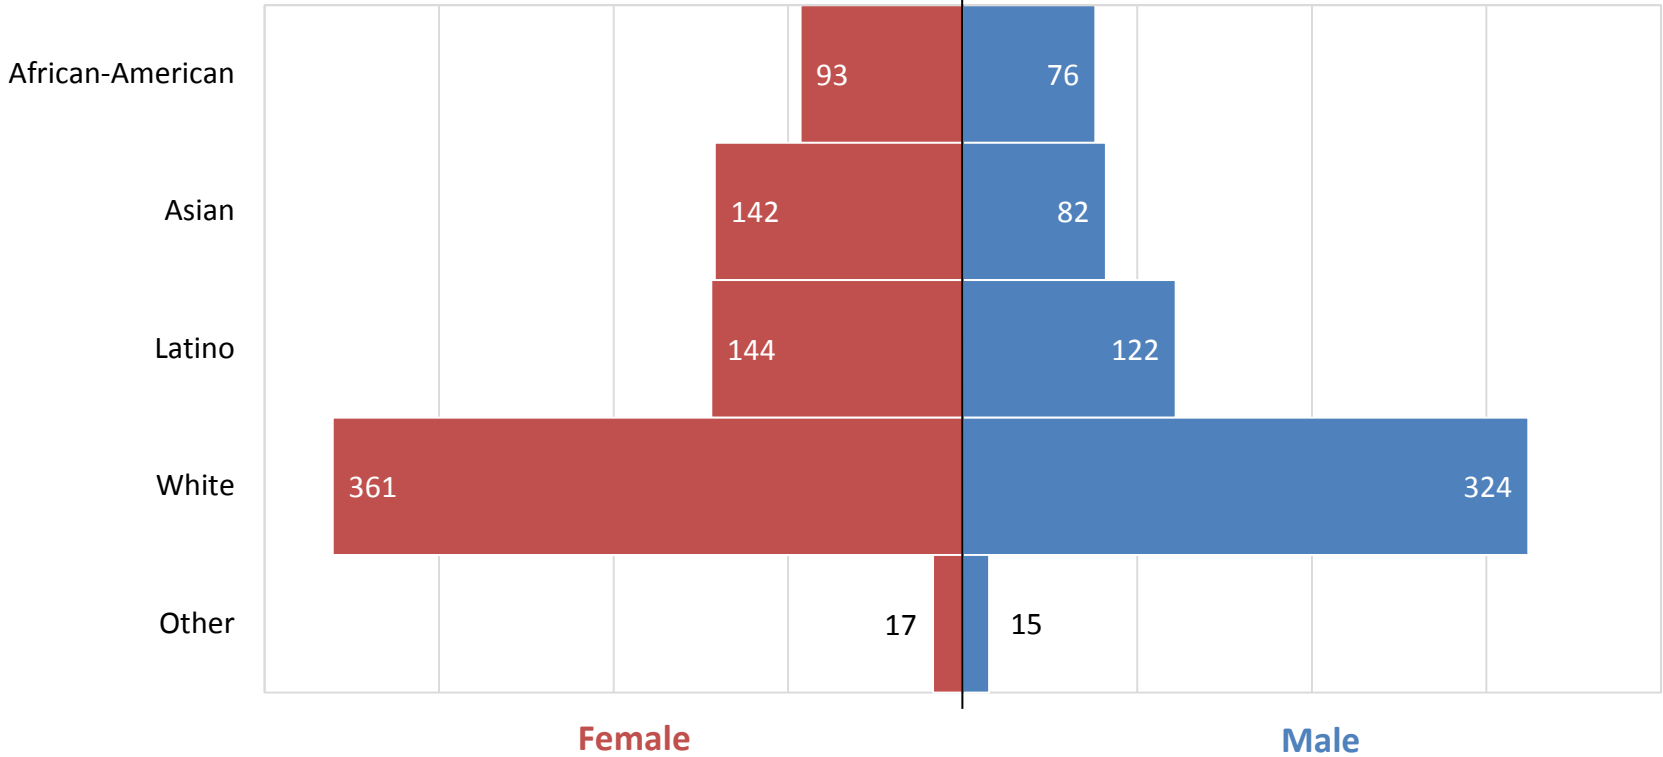

Employee – Gender by Ethnicity

Employee demographic data represent Fall profiles

2015-2016

	African-American	Asian	Latino	White	Other
Female	55%	63%	54%	53%	53%
Male	45%	37%	46%	47%	47%

Other Includes: American Indian or Alaskan Native, Pacific Islander, Two or More Races, and Unknown