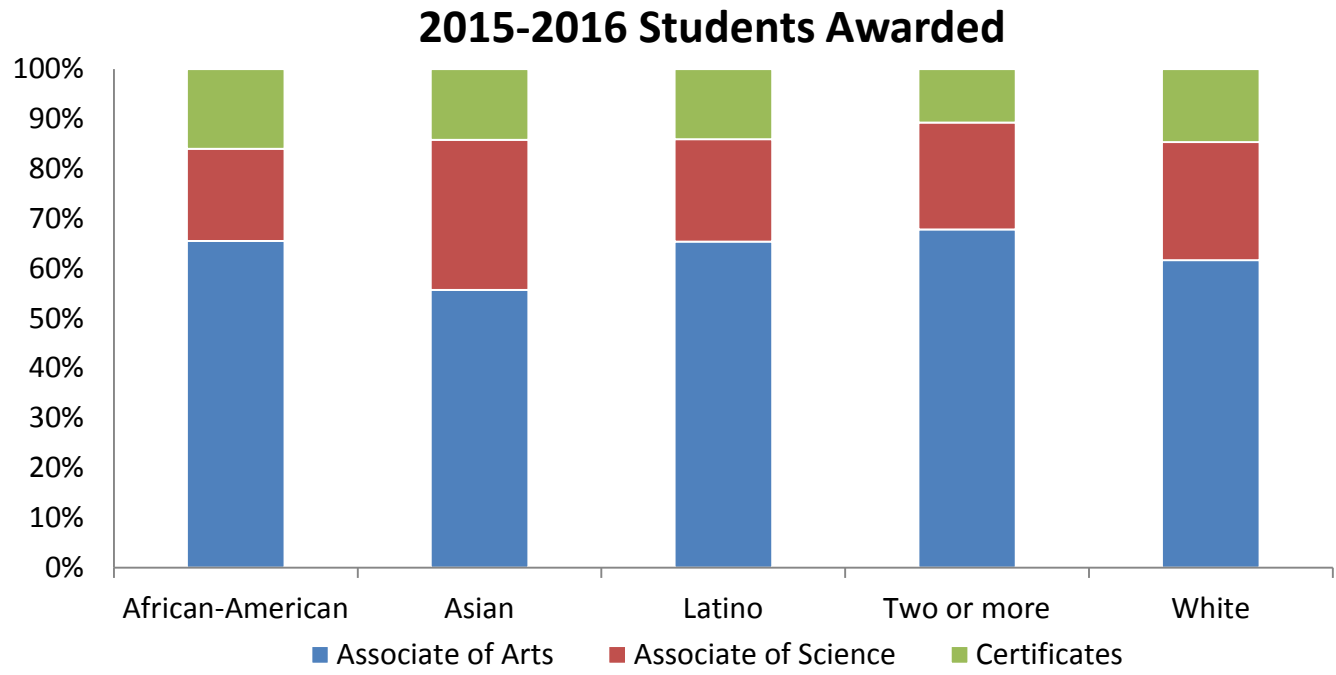

Degrees and Certificates by Ethnicity

	African-American	Asian	Latino	Two or More	White	Total
Associate of Arts	156	220	652	57	211	1,296
Associate of Science	44	119	205	18	81	467
Certificates	38	56	140	9	50	293
Total Students Awarded	238	395	997	84	342	2,056*

*Unduplicated counts of students awarded a degree or certificate. Students with an "Unknown" ethnicity were excluded.