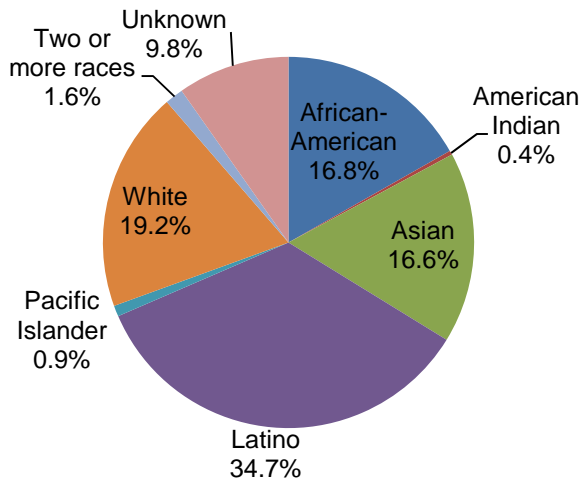

El Camino College Facts and Figures - Fall 2009

Total Students: 27,271

Age

17 or younger	1,330	4.9%
18 to 19	7,004	25.7%
20 to 24	9,427	34.6%
25 to 29	3,398	12.5%
30 to 39	2,896	10.6%
40 to 49	1,770	6.5%
50 or older	1,446	5.3%

Gender

Female	14,321	52.5%
Male	12,953	47.5%

Ethnicity

Unit Load

Fewer than 6 units	9,496	34.8%
6 to 8.9 units	5,092	18.7%
9 to 11.9 units	4,087	15.0%
12 to 14.9 units	6,747	24.7%
15 units or more	1,849	6.8%